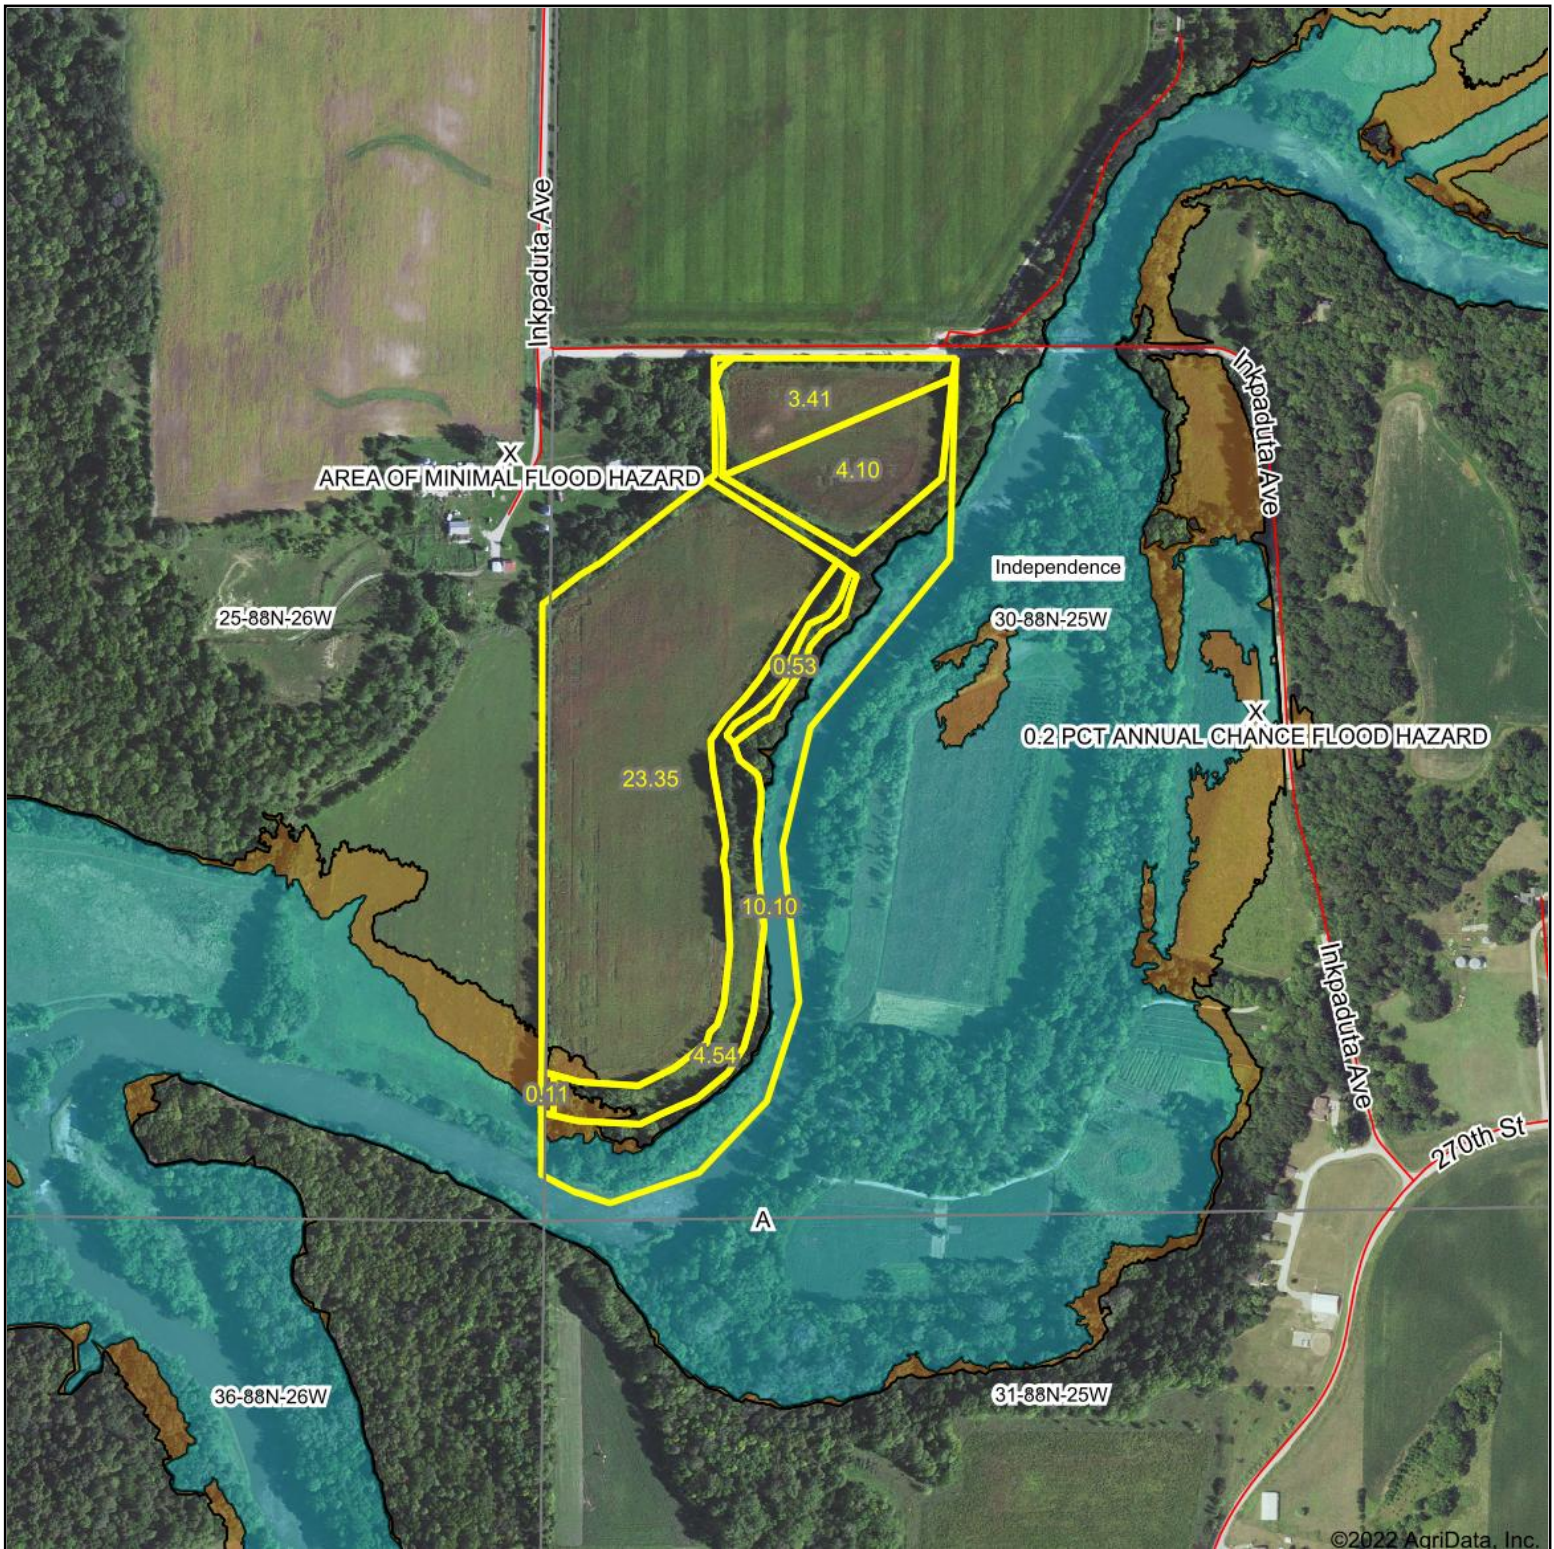

Flood Map

©2022 AgriData, Inc.

Map Center: 42° 24' 6.54, -93° 48' 47.85

30-88N-25W
Hamilton County
Iowa

2/22/2022

Flood related information provided by FEMA