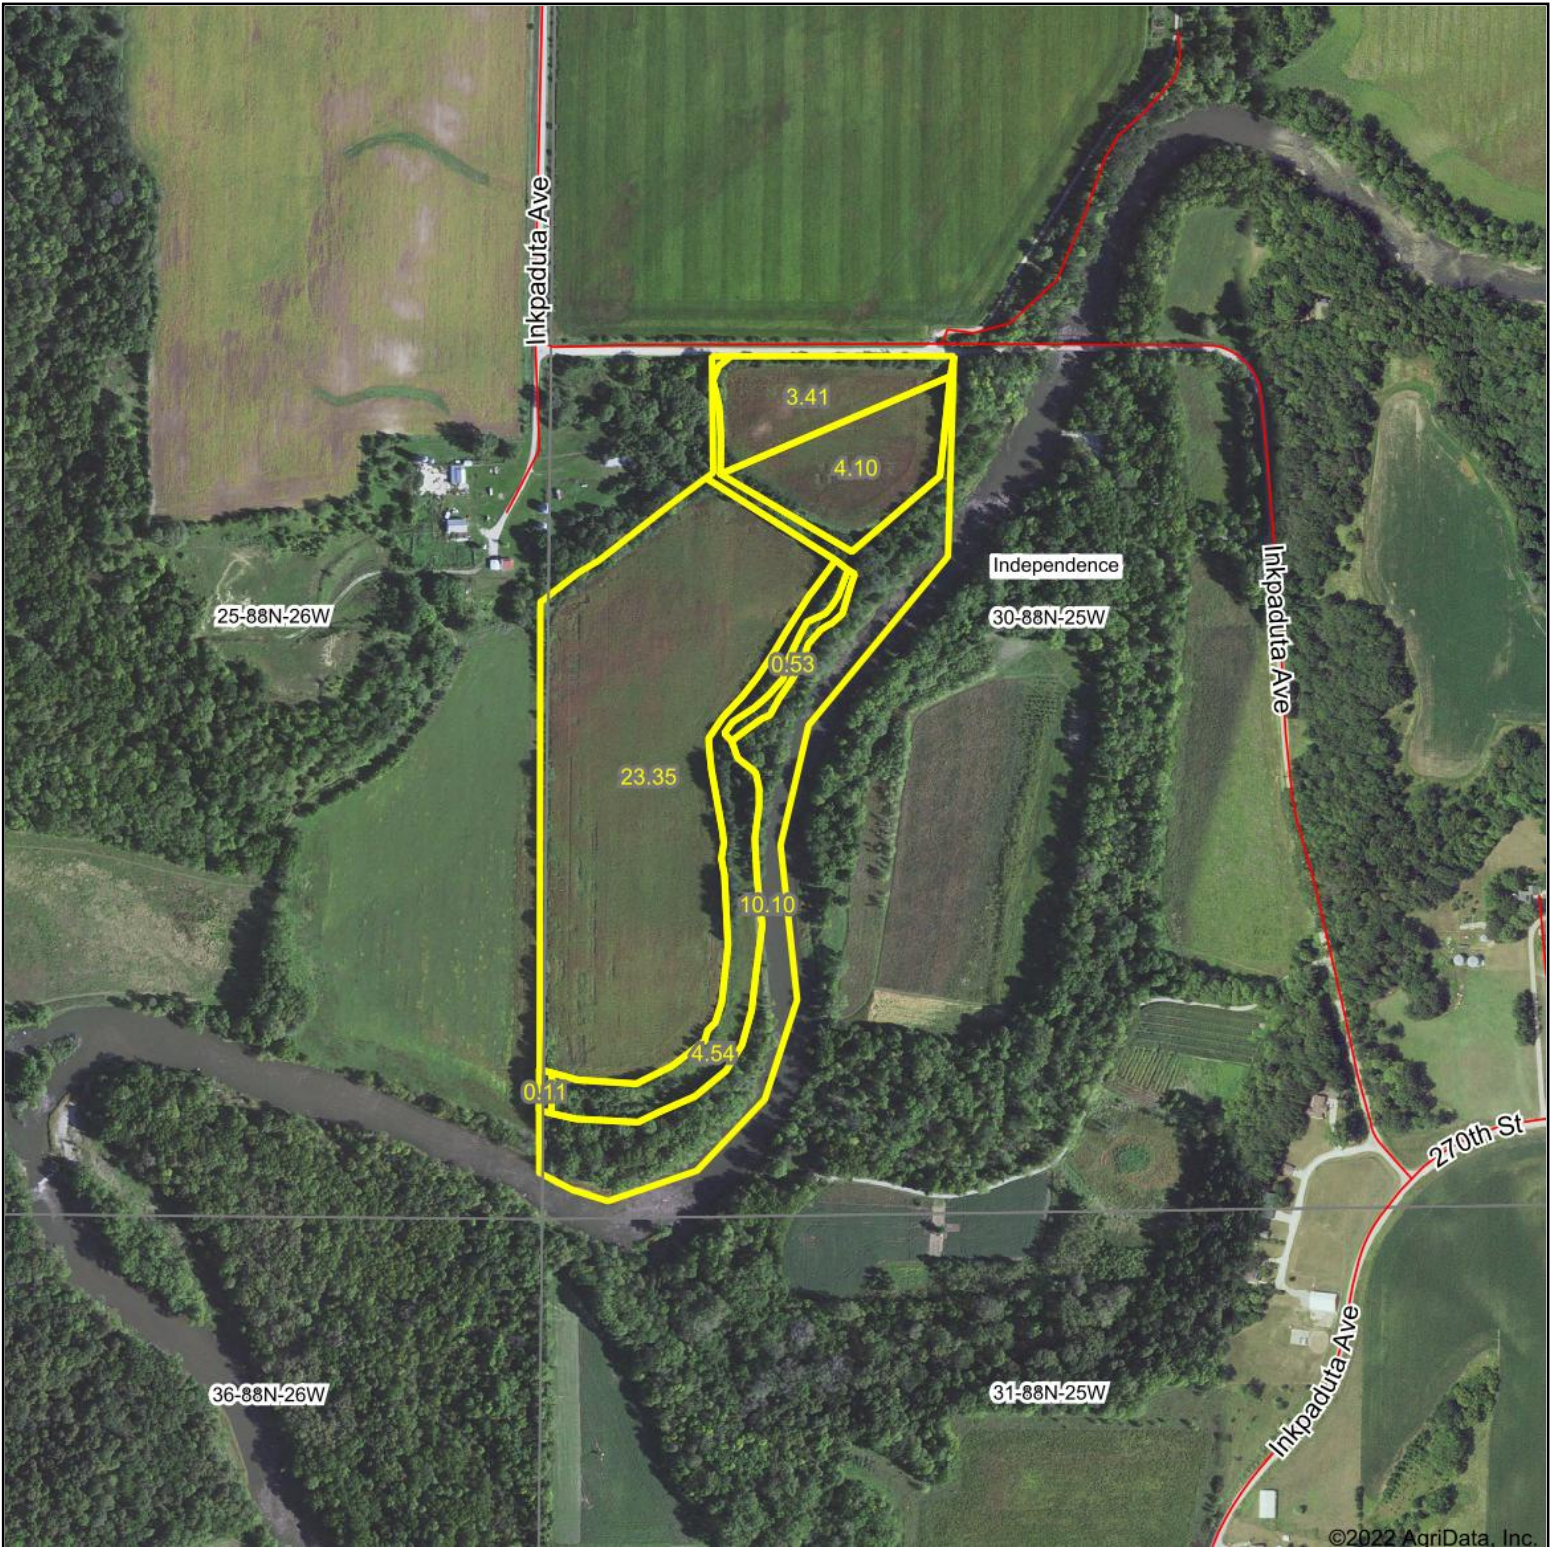

Aerial Map

Map Center: 42° 24' 6.54, -93° 48' 47.85

30-88N-25W
Hamilton County
Iowa

2/22/2022