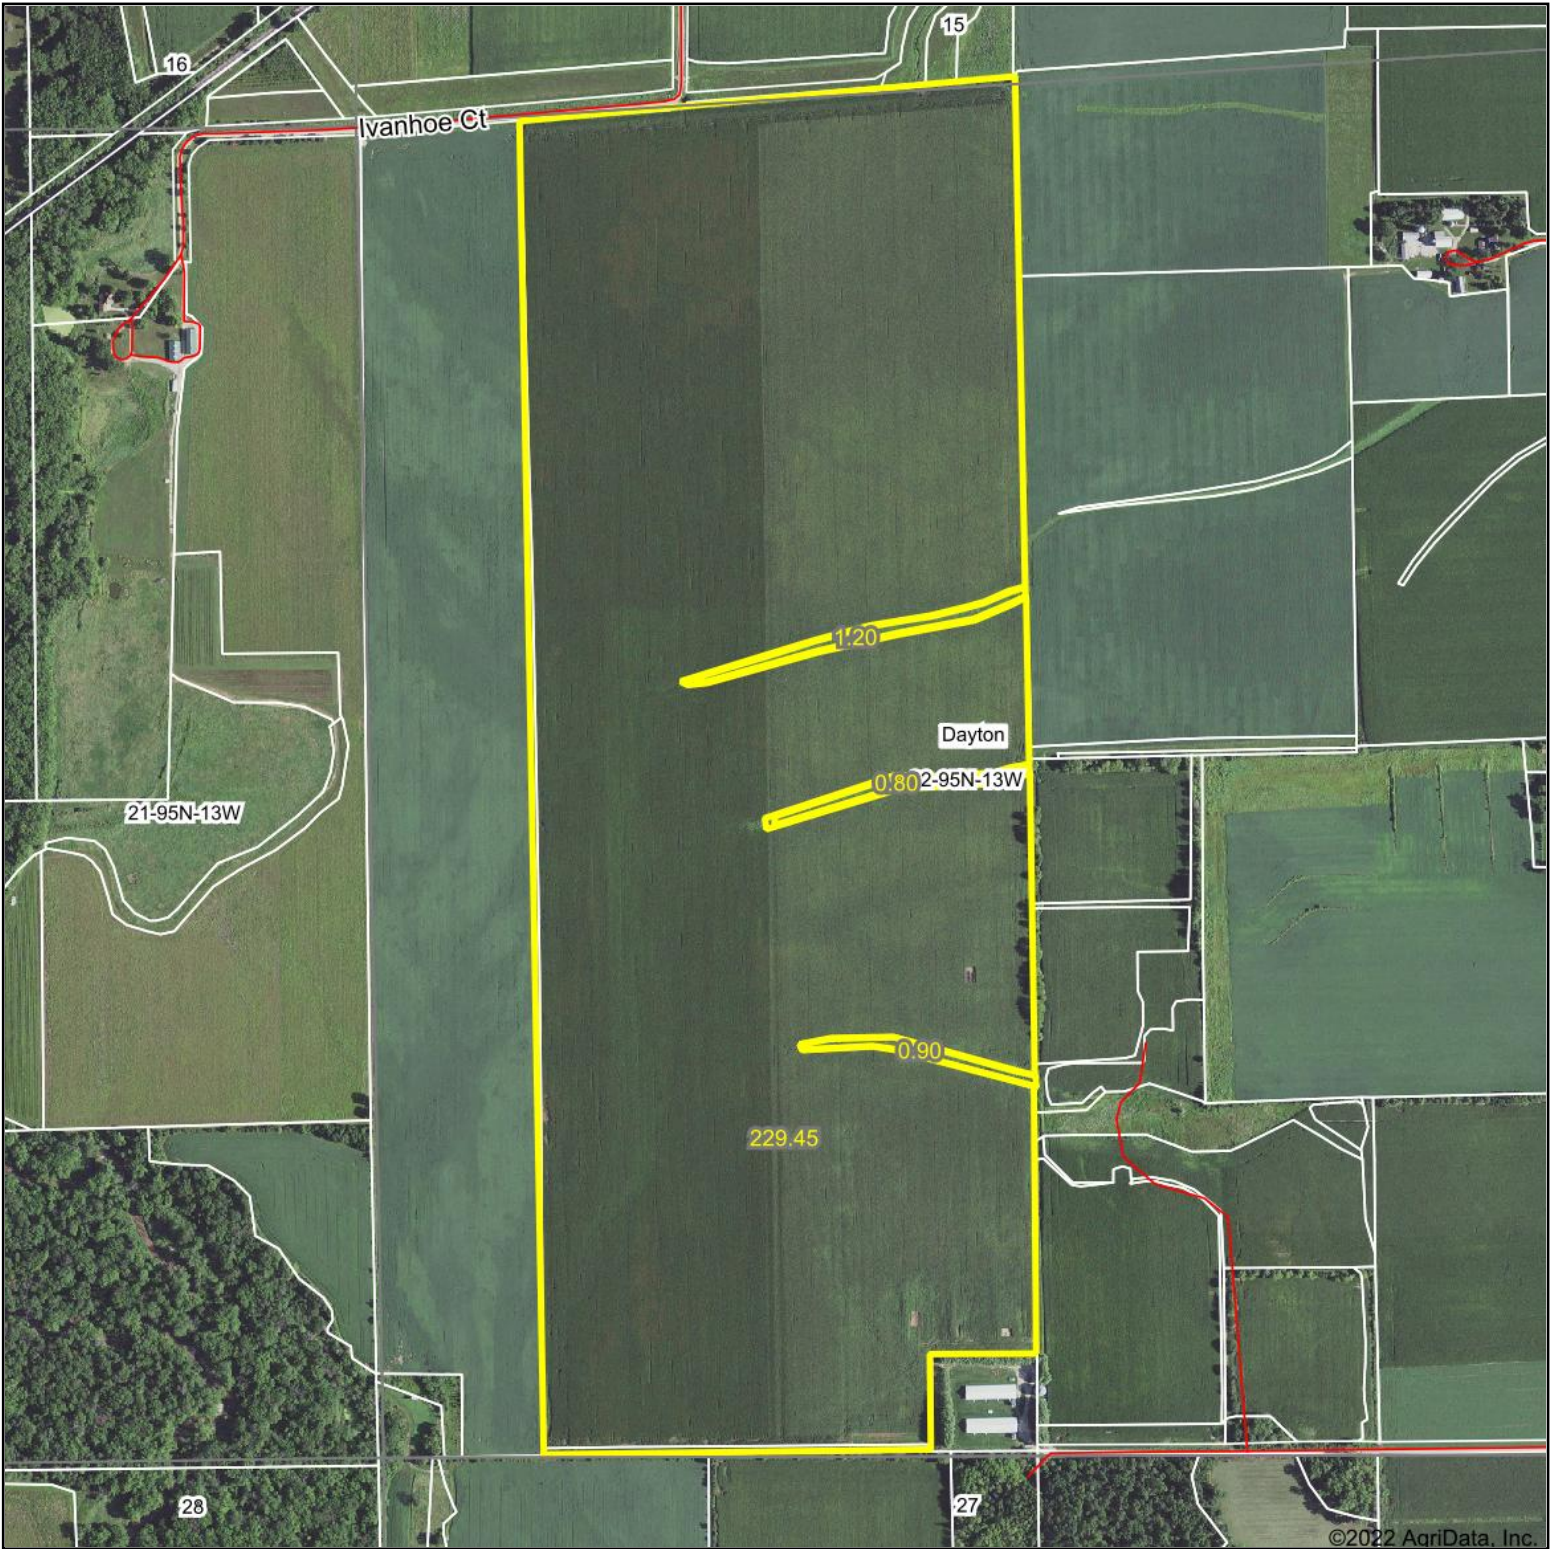

Aerial Map

©2022 AgriData, Inc.

Map Center: 43° 1' 48.41, -92° 22' 14.64

22-95N-13W
Chickasaw County
Iowa

3/6/2022

© AgriData, Inc. 2021 www.AgriDataInc.com

Field borders provided by Farm Service Agency as of 5/21/2008.