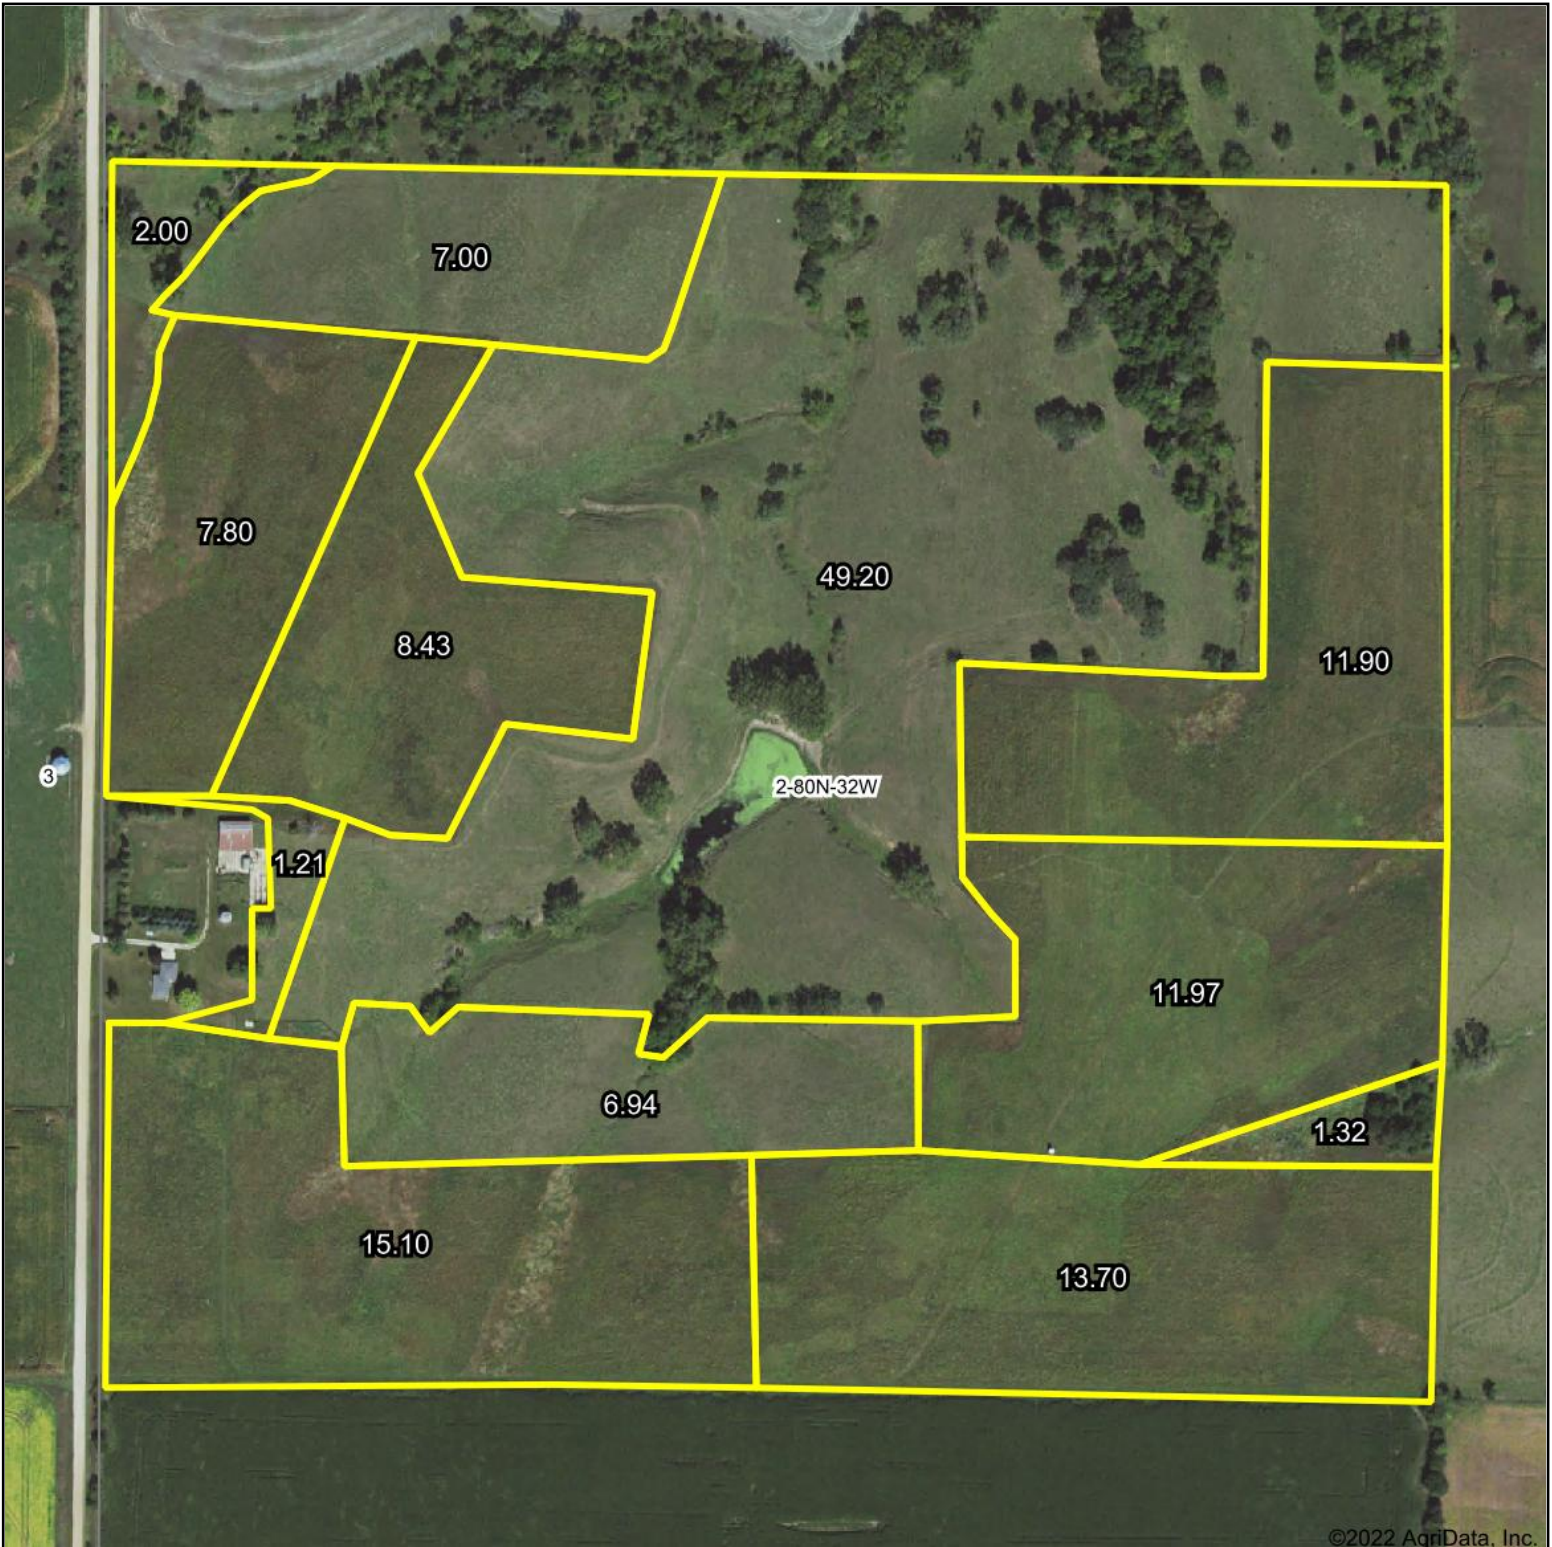

Aerial Map

©2022 AgriData, Inc.

Map Center: 41° 46' 2.08, -94° 32' 46.28

2-80N-32W
Guthrie County
Iowa

3/20/2022

© AgriData, Inc. 2021 www.AgriDataInc.com