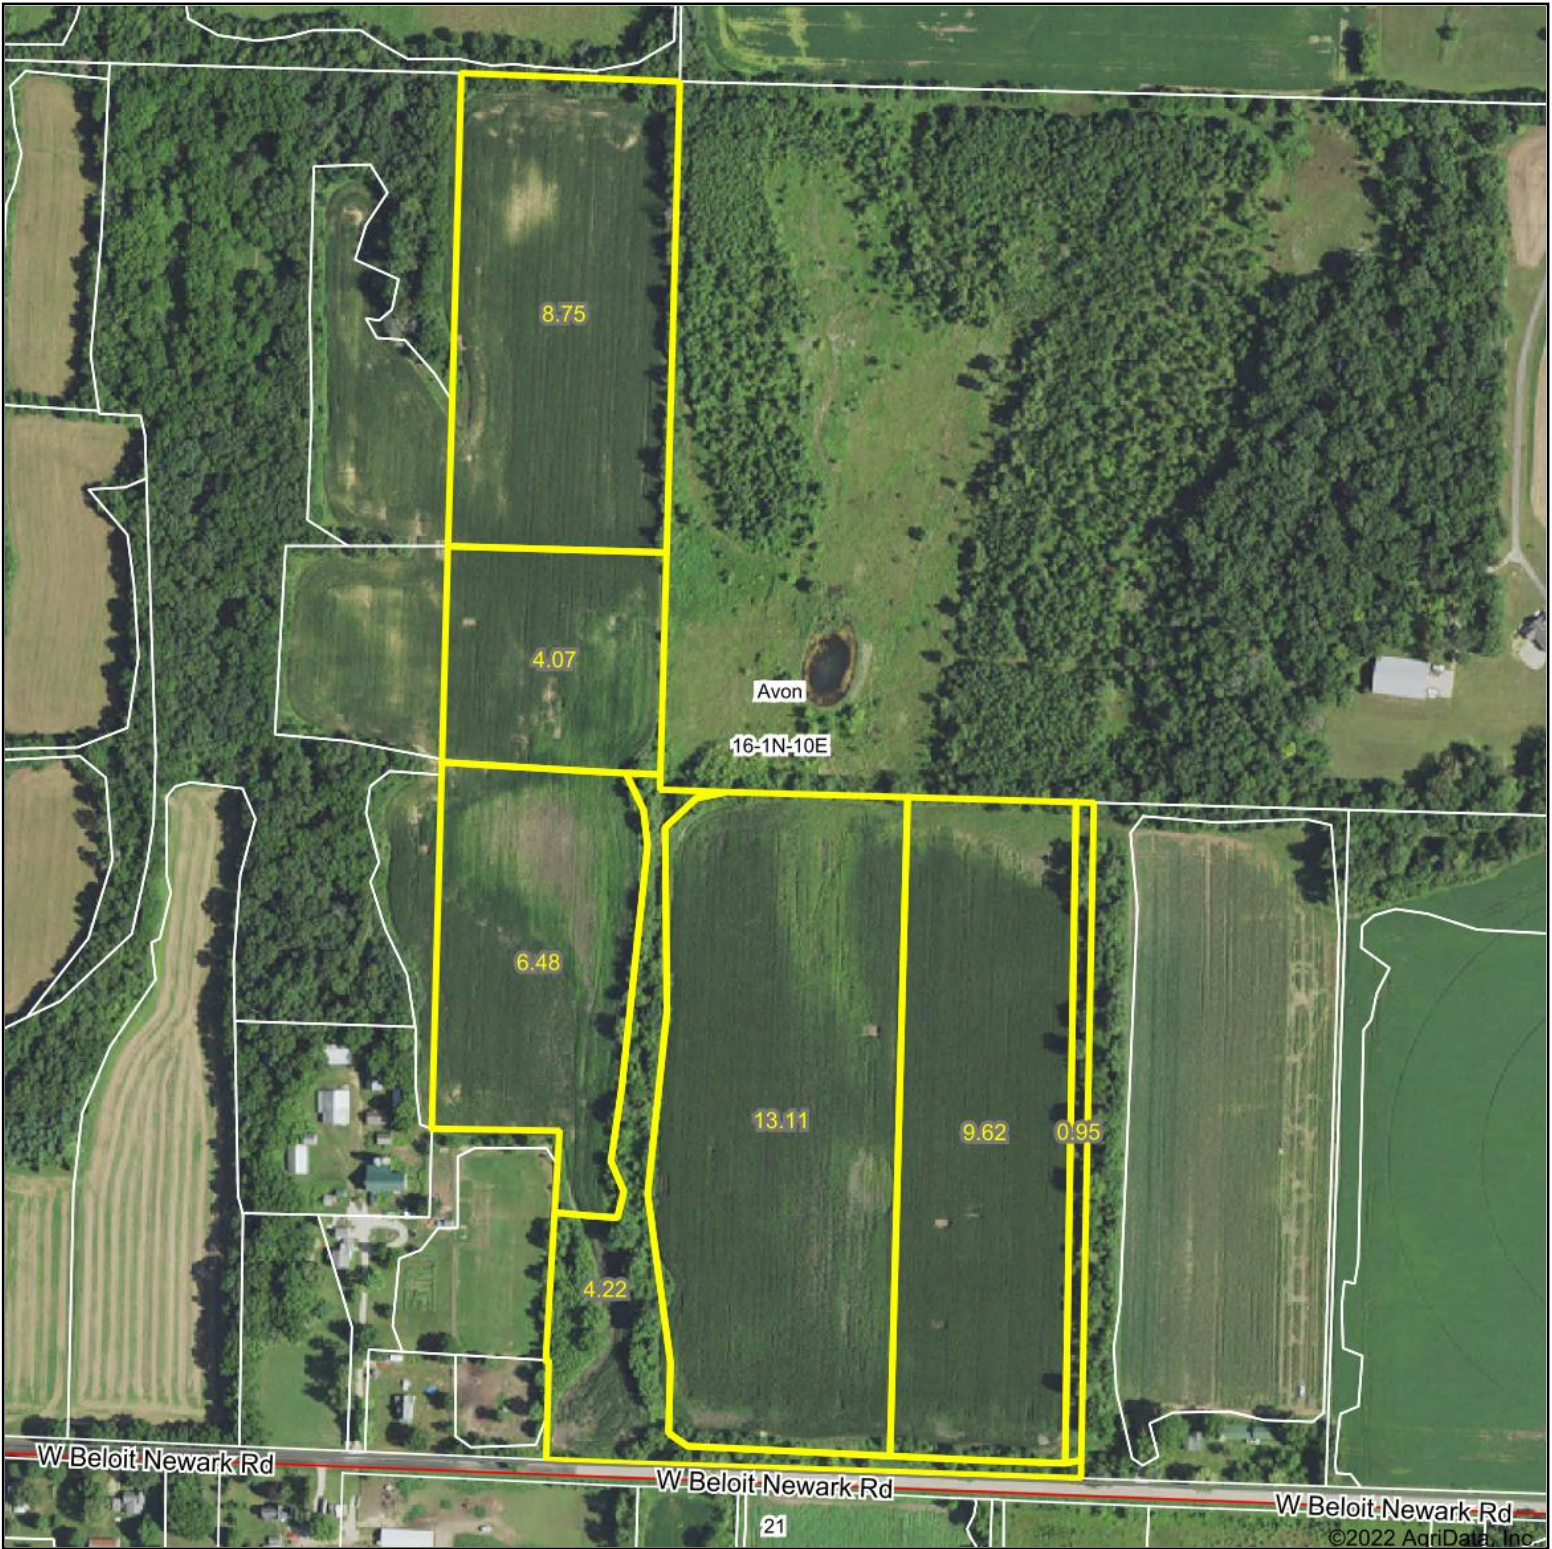

FSA Aerial Map

Map Center: 42° 32' 48.44, -89° 18' 57.83

16-1N-10E
Rock County
Wisconsin

4/12/2022

© AgriData, Inc. 2021 www.AgriDataInc.com

Field borders provided by Farm Service Agency as of 5/21/2008.