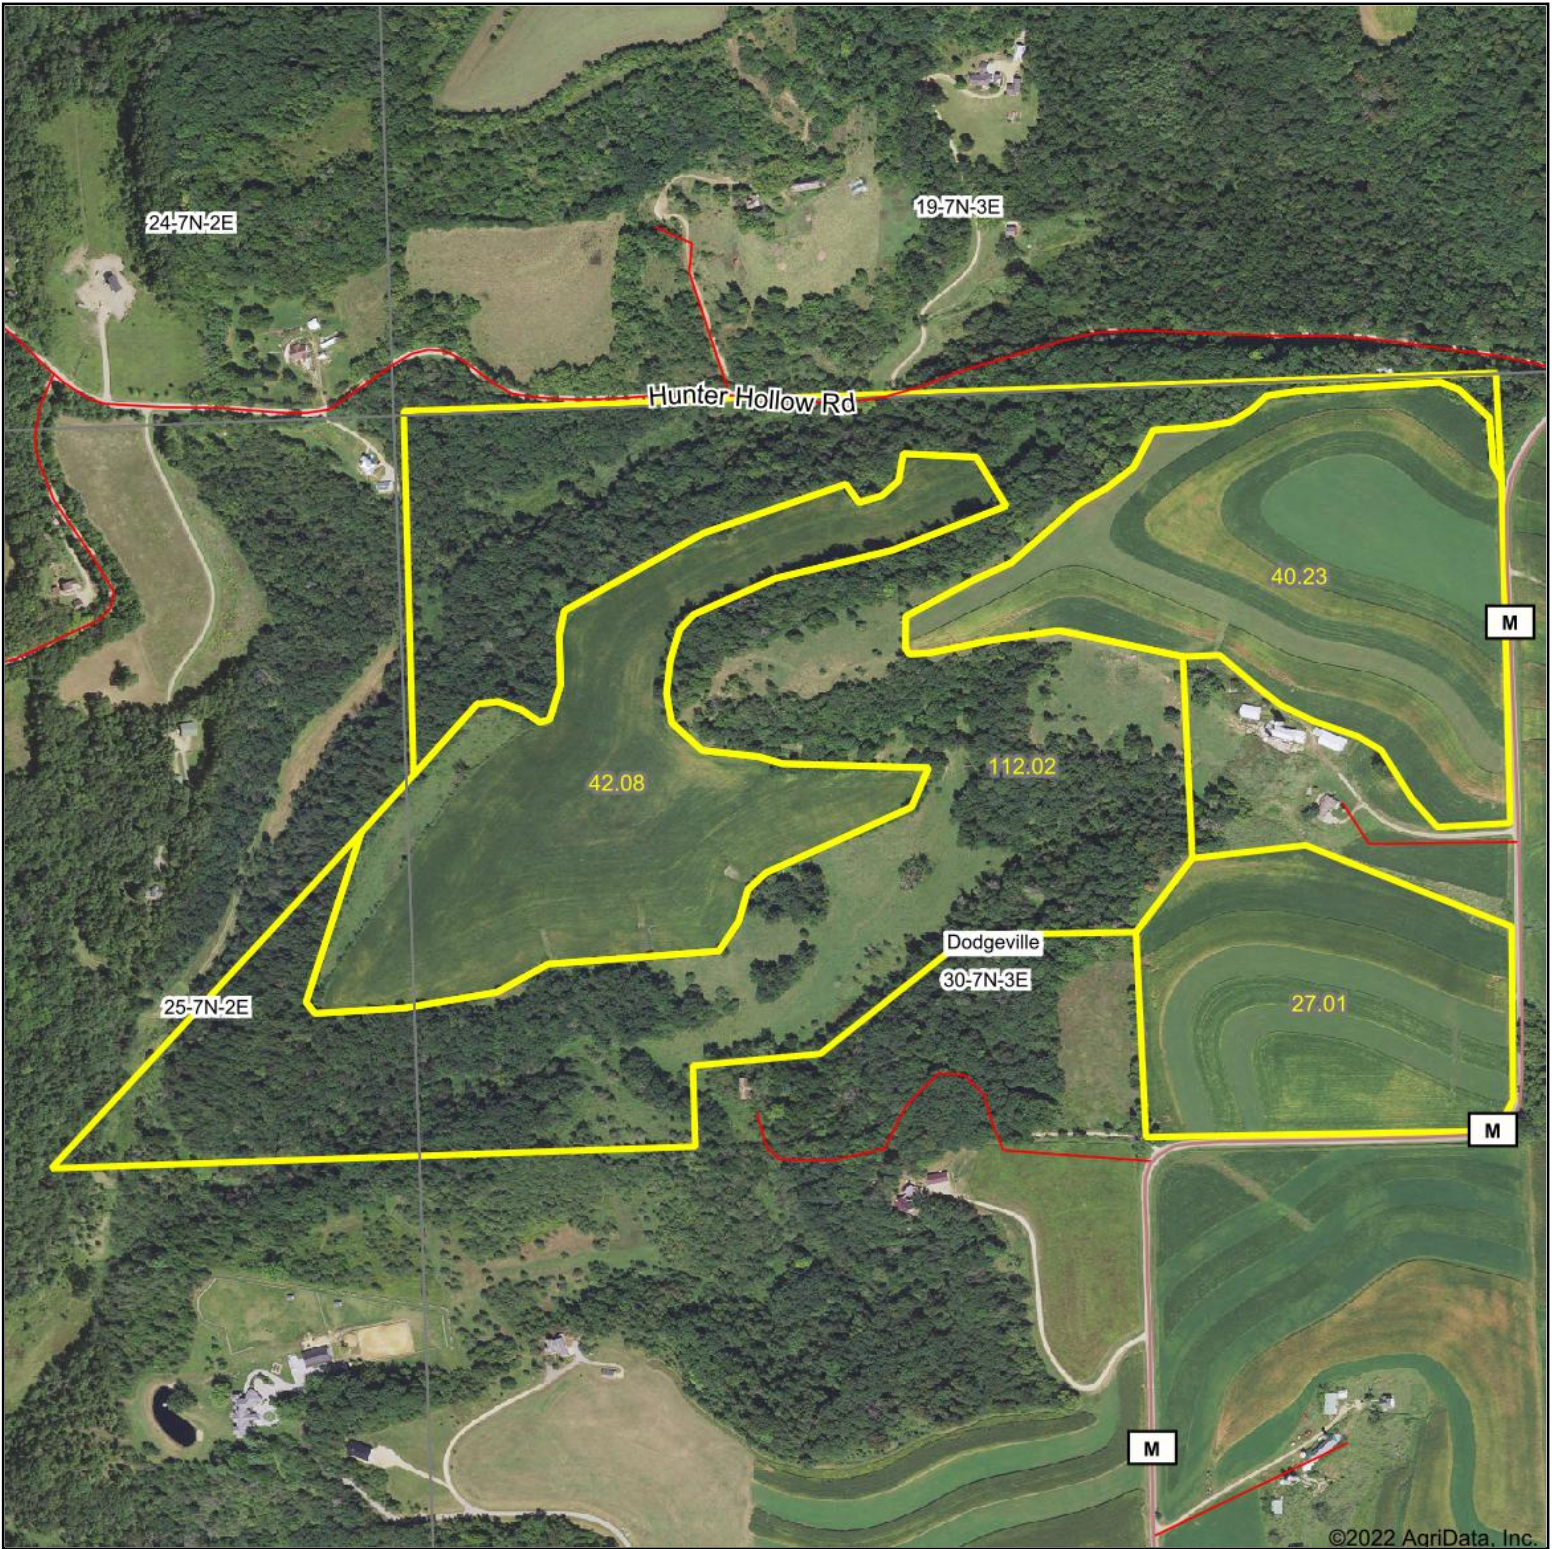

FSA Aerial Map

©2022 AgriData, Inc.

Map Center: 43° 3' 31.24, -90° 11' 12.08

30-7N-3E
Iowa County
Wisconsin

4/30/2022

© AgriData, Inc. 2021 www.AgriDataInc.com