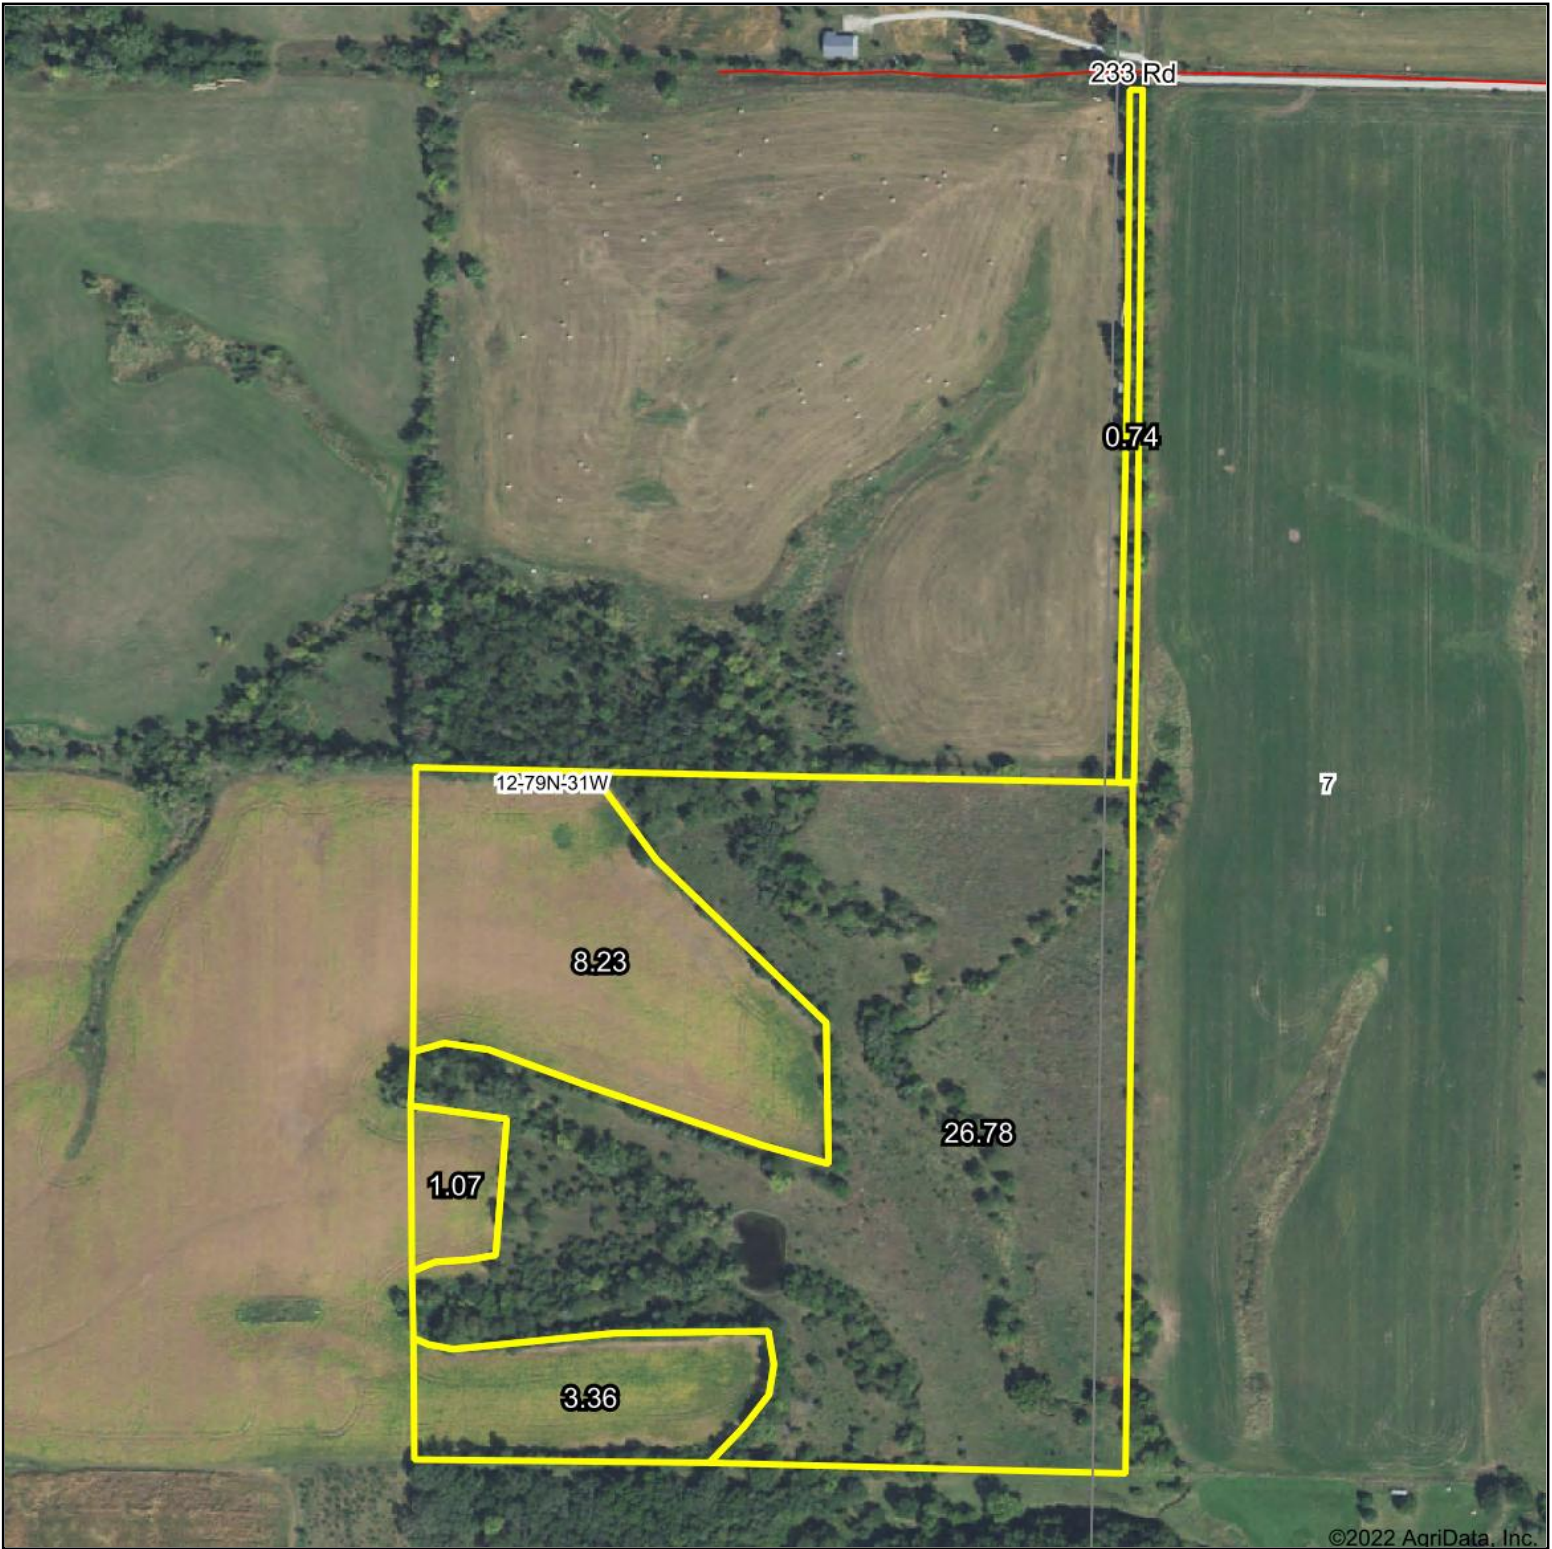

Aerial Map

Map Center: 41° 39' 59.13, -94° 23' 56.28

12-79N-31W
Guthrie County
Iowa

5/18/2022

© AgriData, Inc. 2021 www.AgriDataInc.com