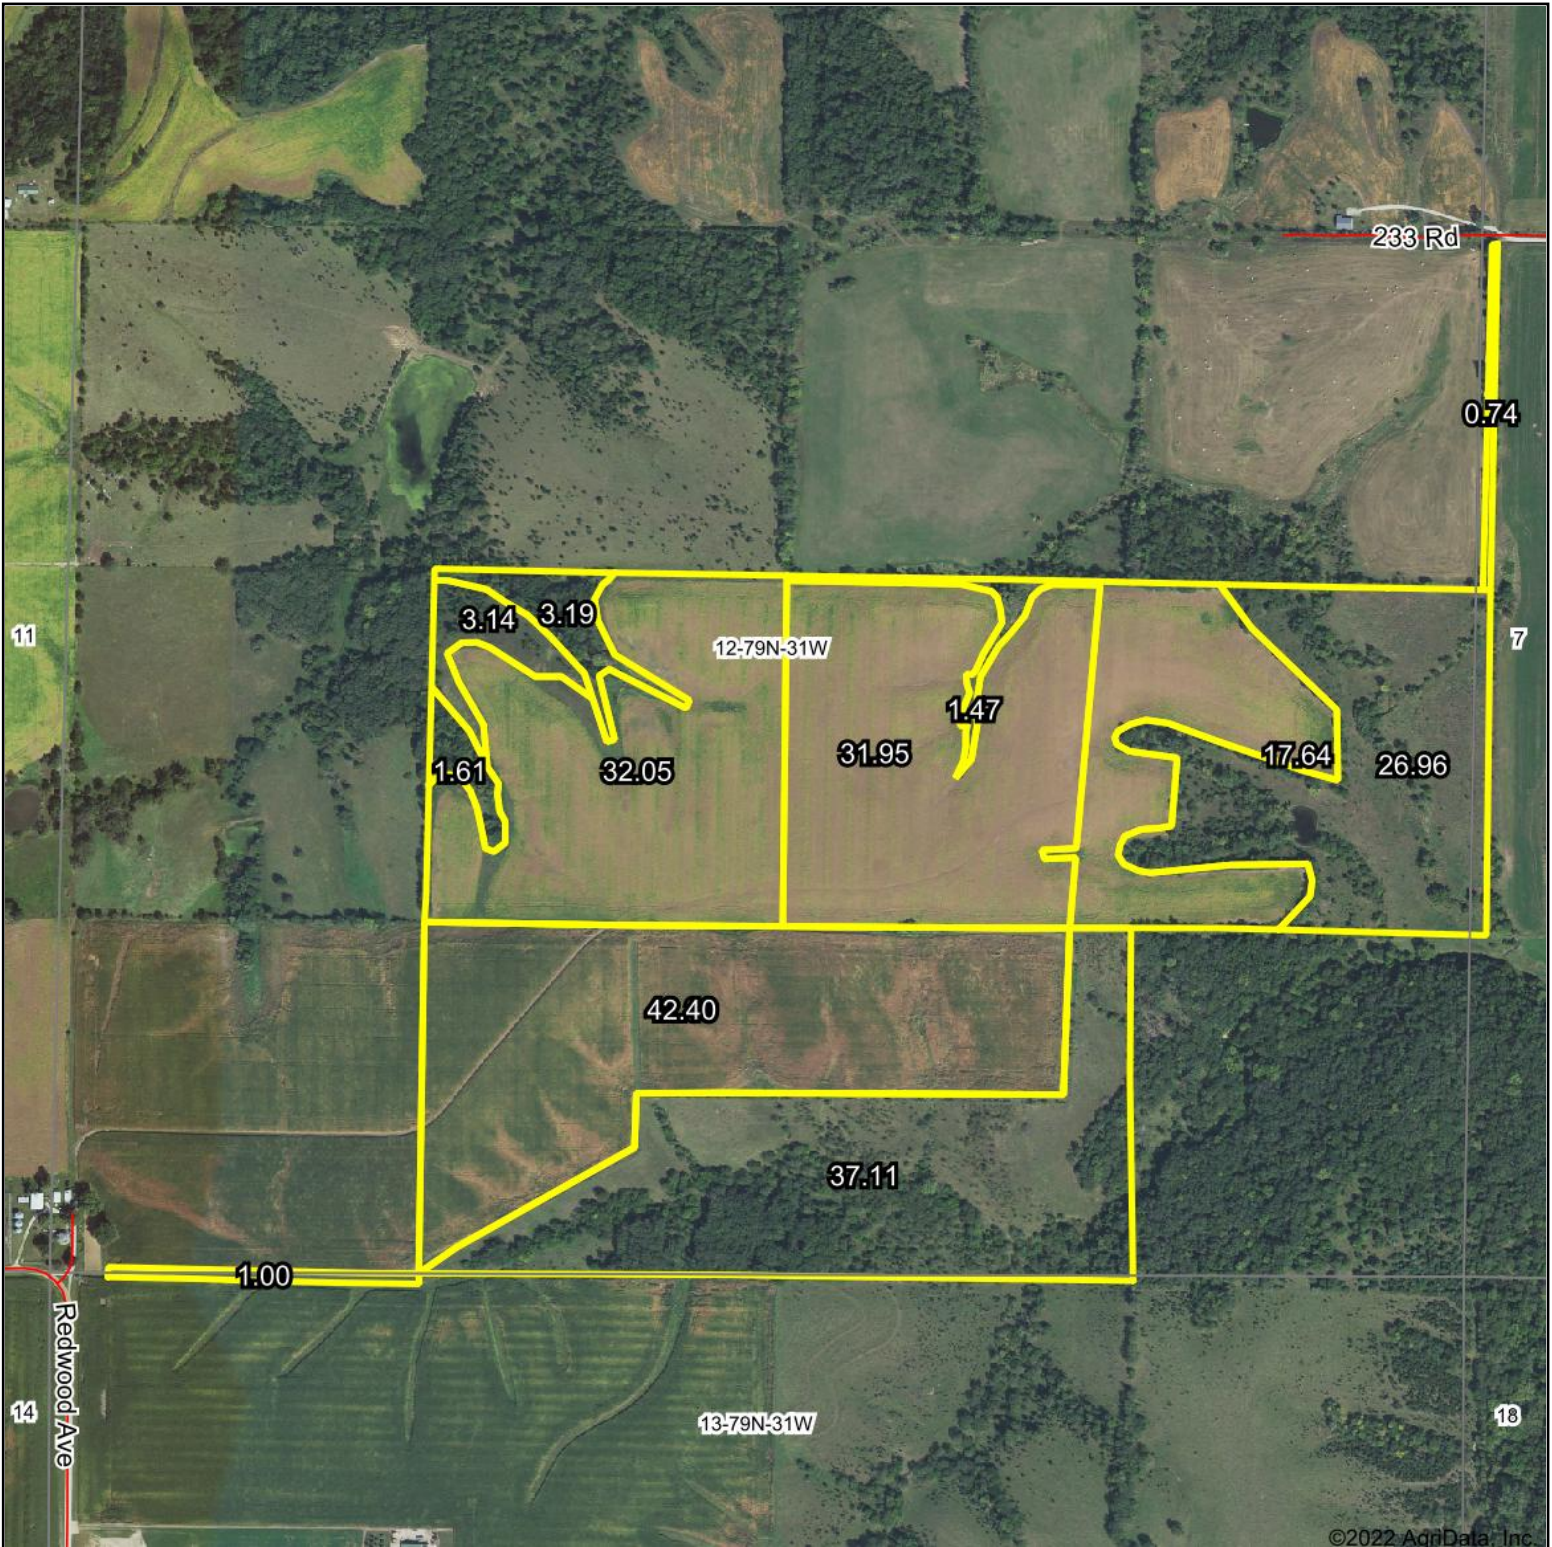

Aerial Map

©2022 AgriData, Inc.

Map Center: 41° 39' 51.82, -94° 24' 22.51

12-79N-31W
Guthrie County
Iowa

5/25/2022

© AgriData, Inc. 2021 www.AgriDataInc.com