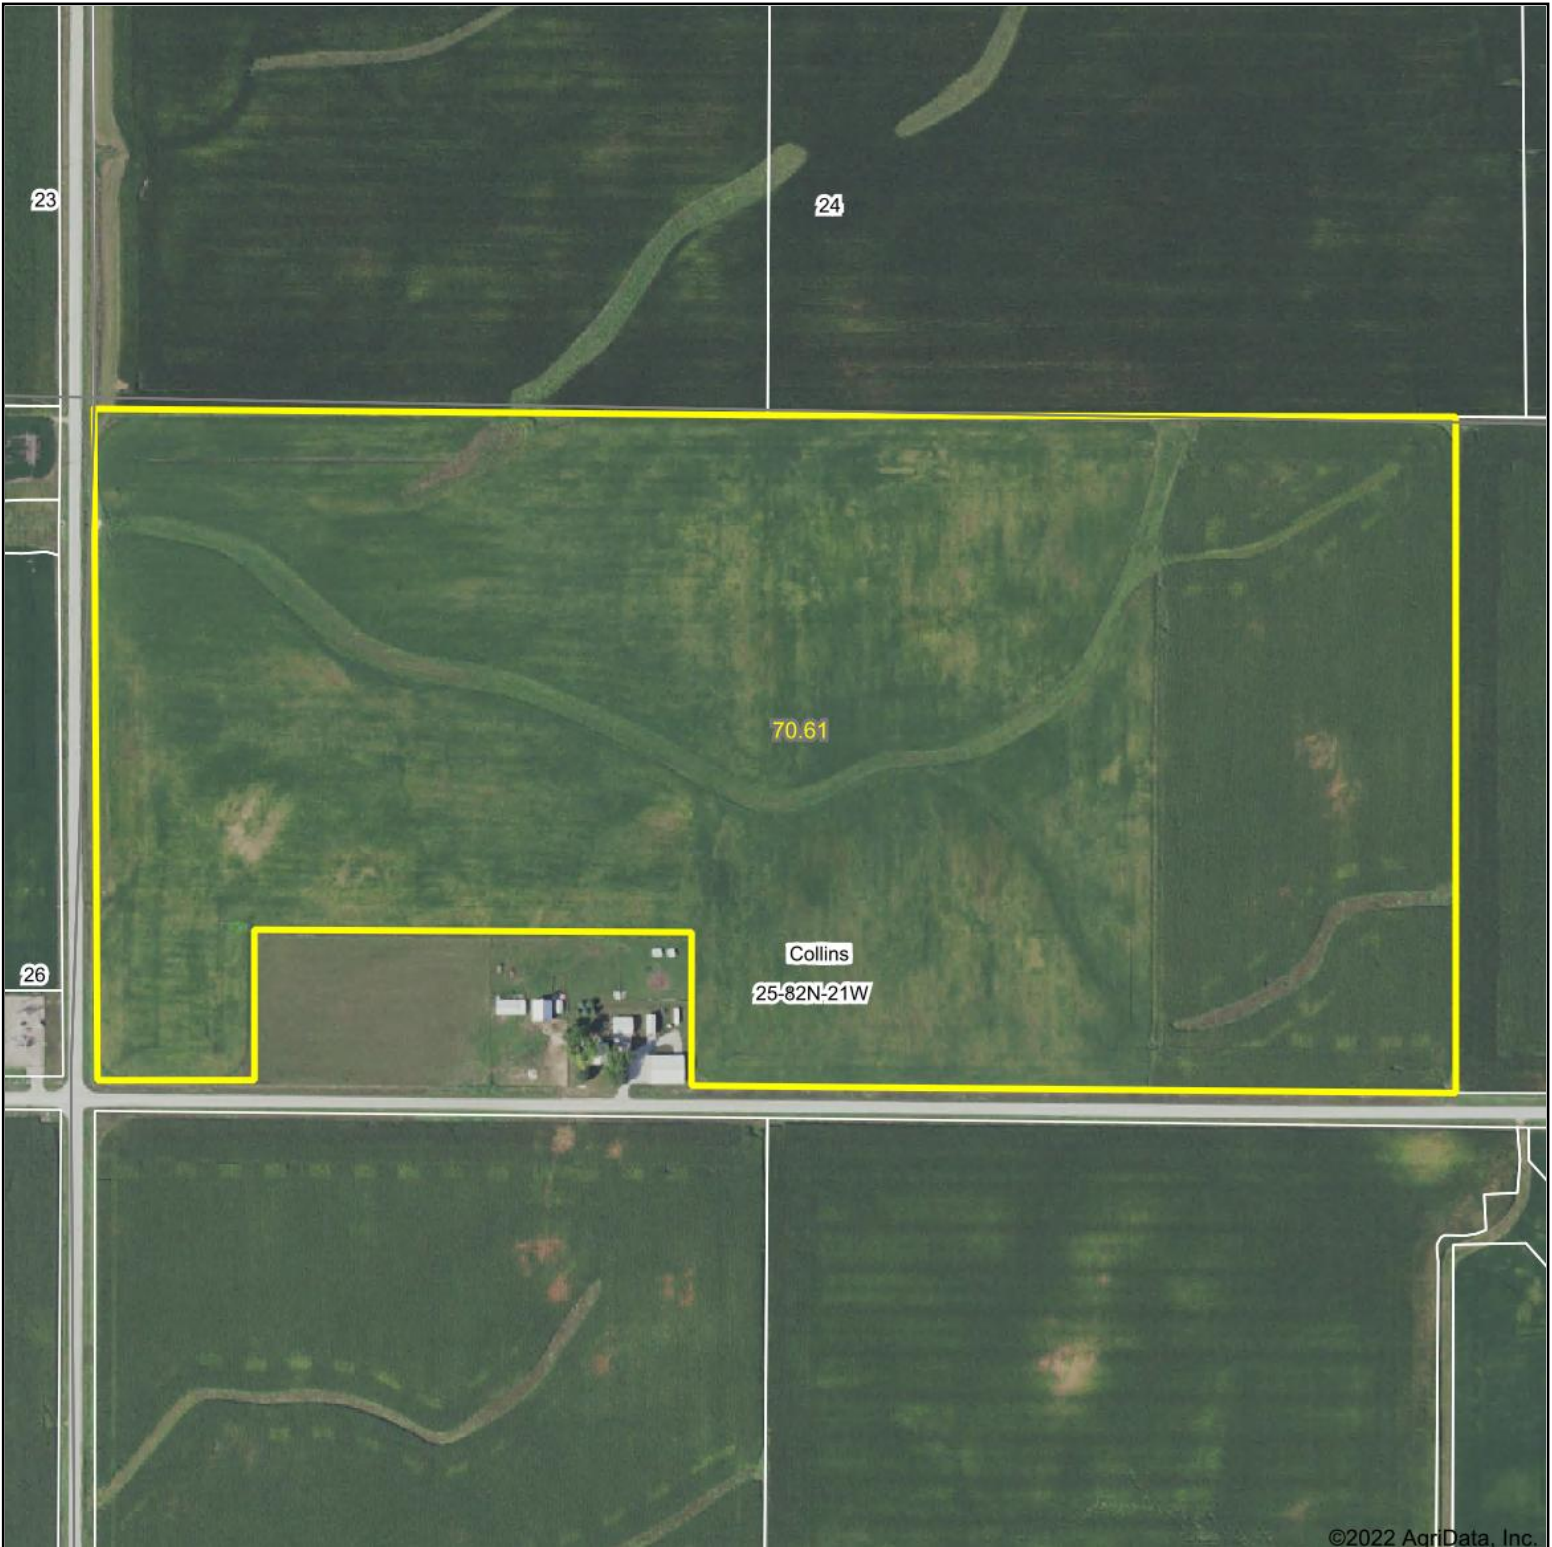

Aerial Map

©2022 AgriData, Inc.

Map Center: 41° 53' 23.42, -93° 14' 46.43

25-82N-21W
Story County
Iowa

5/16/2022

© AgriData, Inc. 2021 www.AgriDataInc.com

Field borders provided by Farm Service Agency as of 5/21/2008.