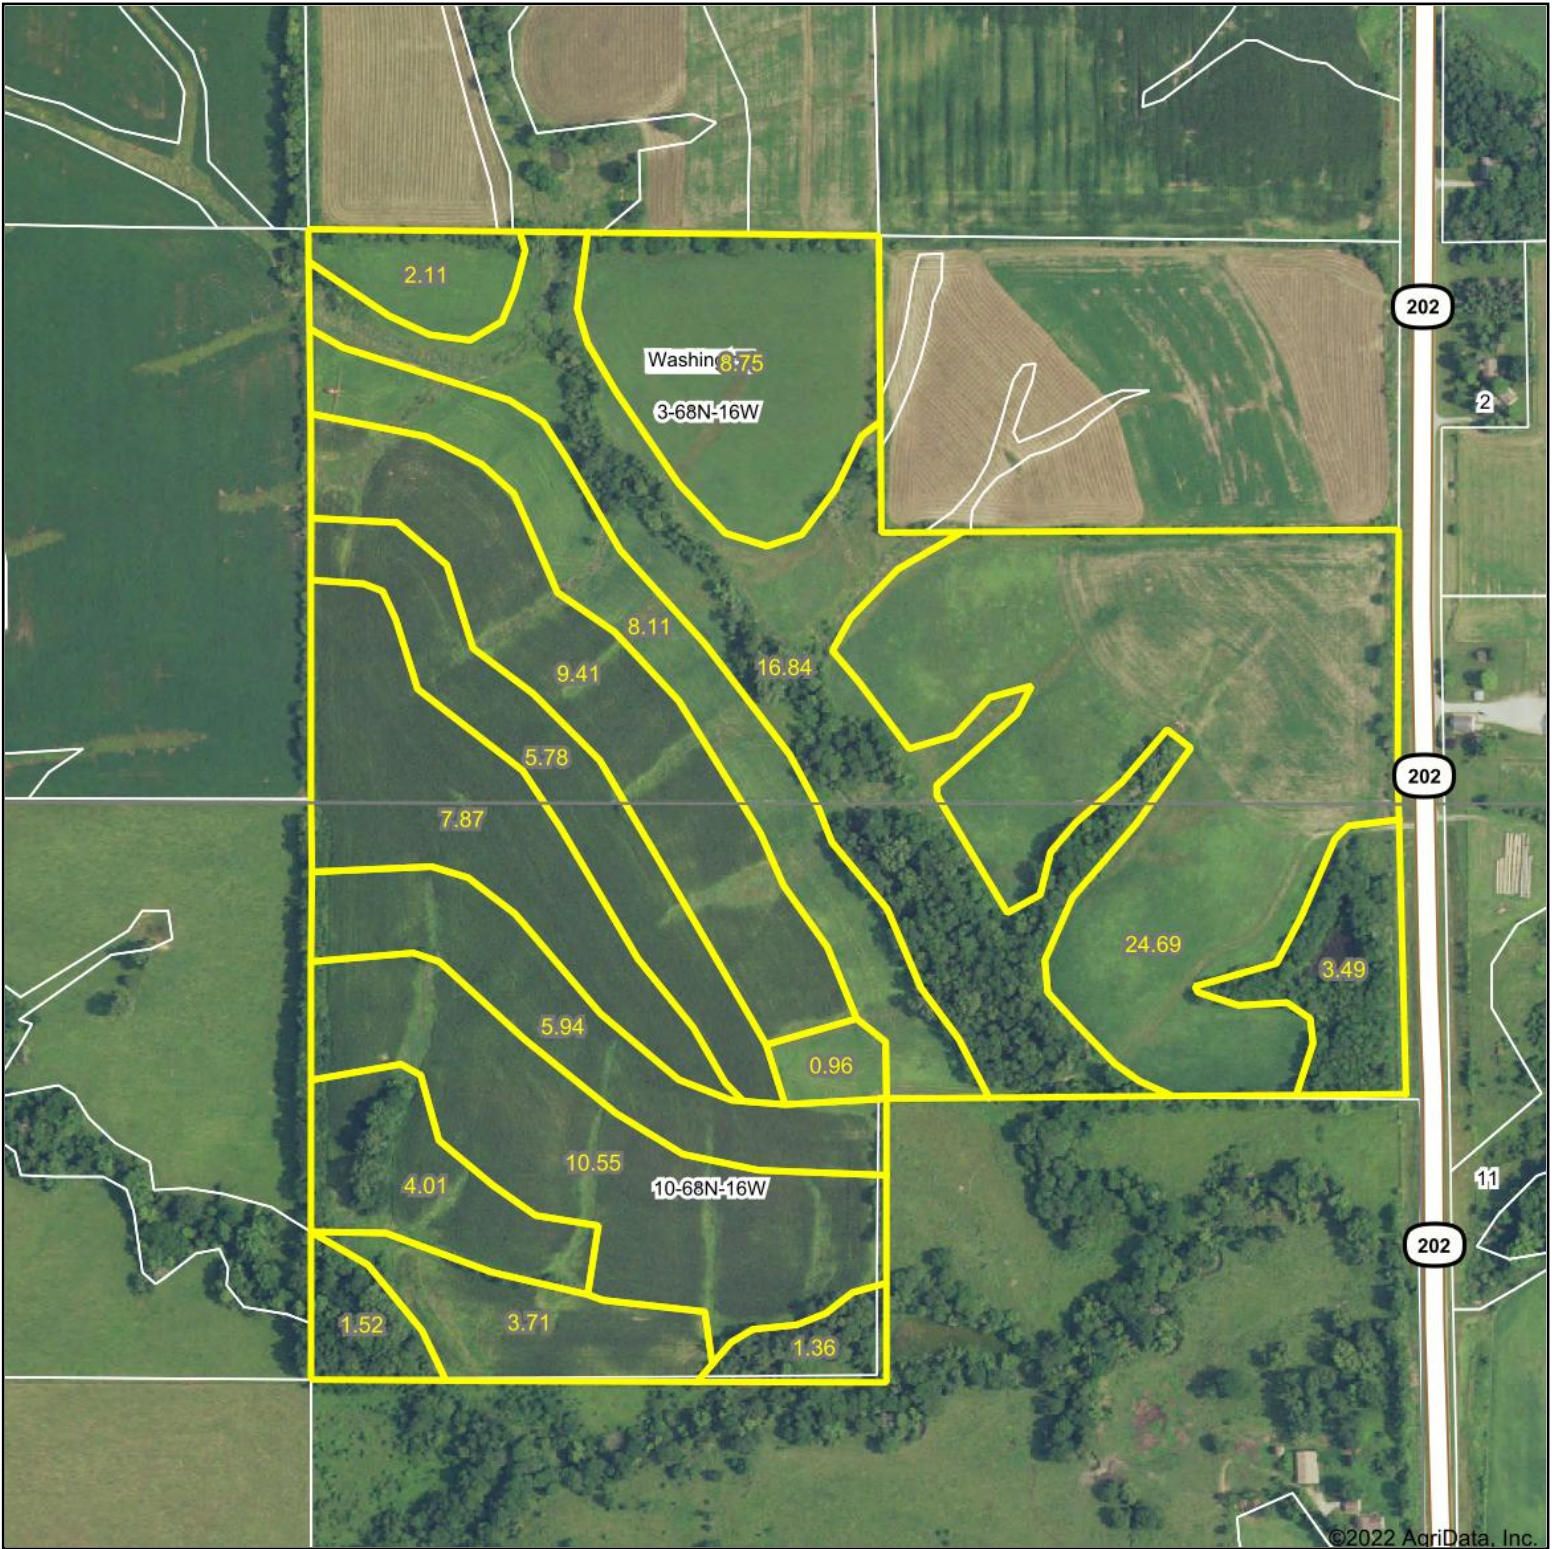

Aerial Map

©2022 AgriData, Inc.

Map Center: 40° 42.6657', -92° 40.9182'

3-68N-16W
Appanoose County
Iowa

6/6/2022

Field borders provided by Farm Service Agency as of 5/21/2008.