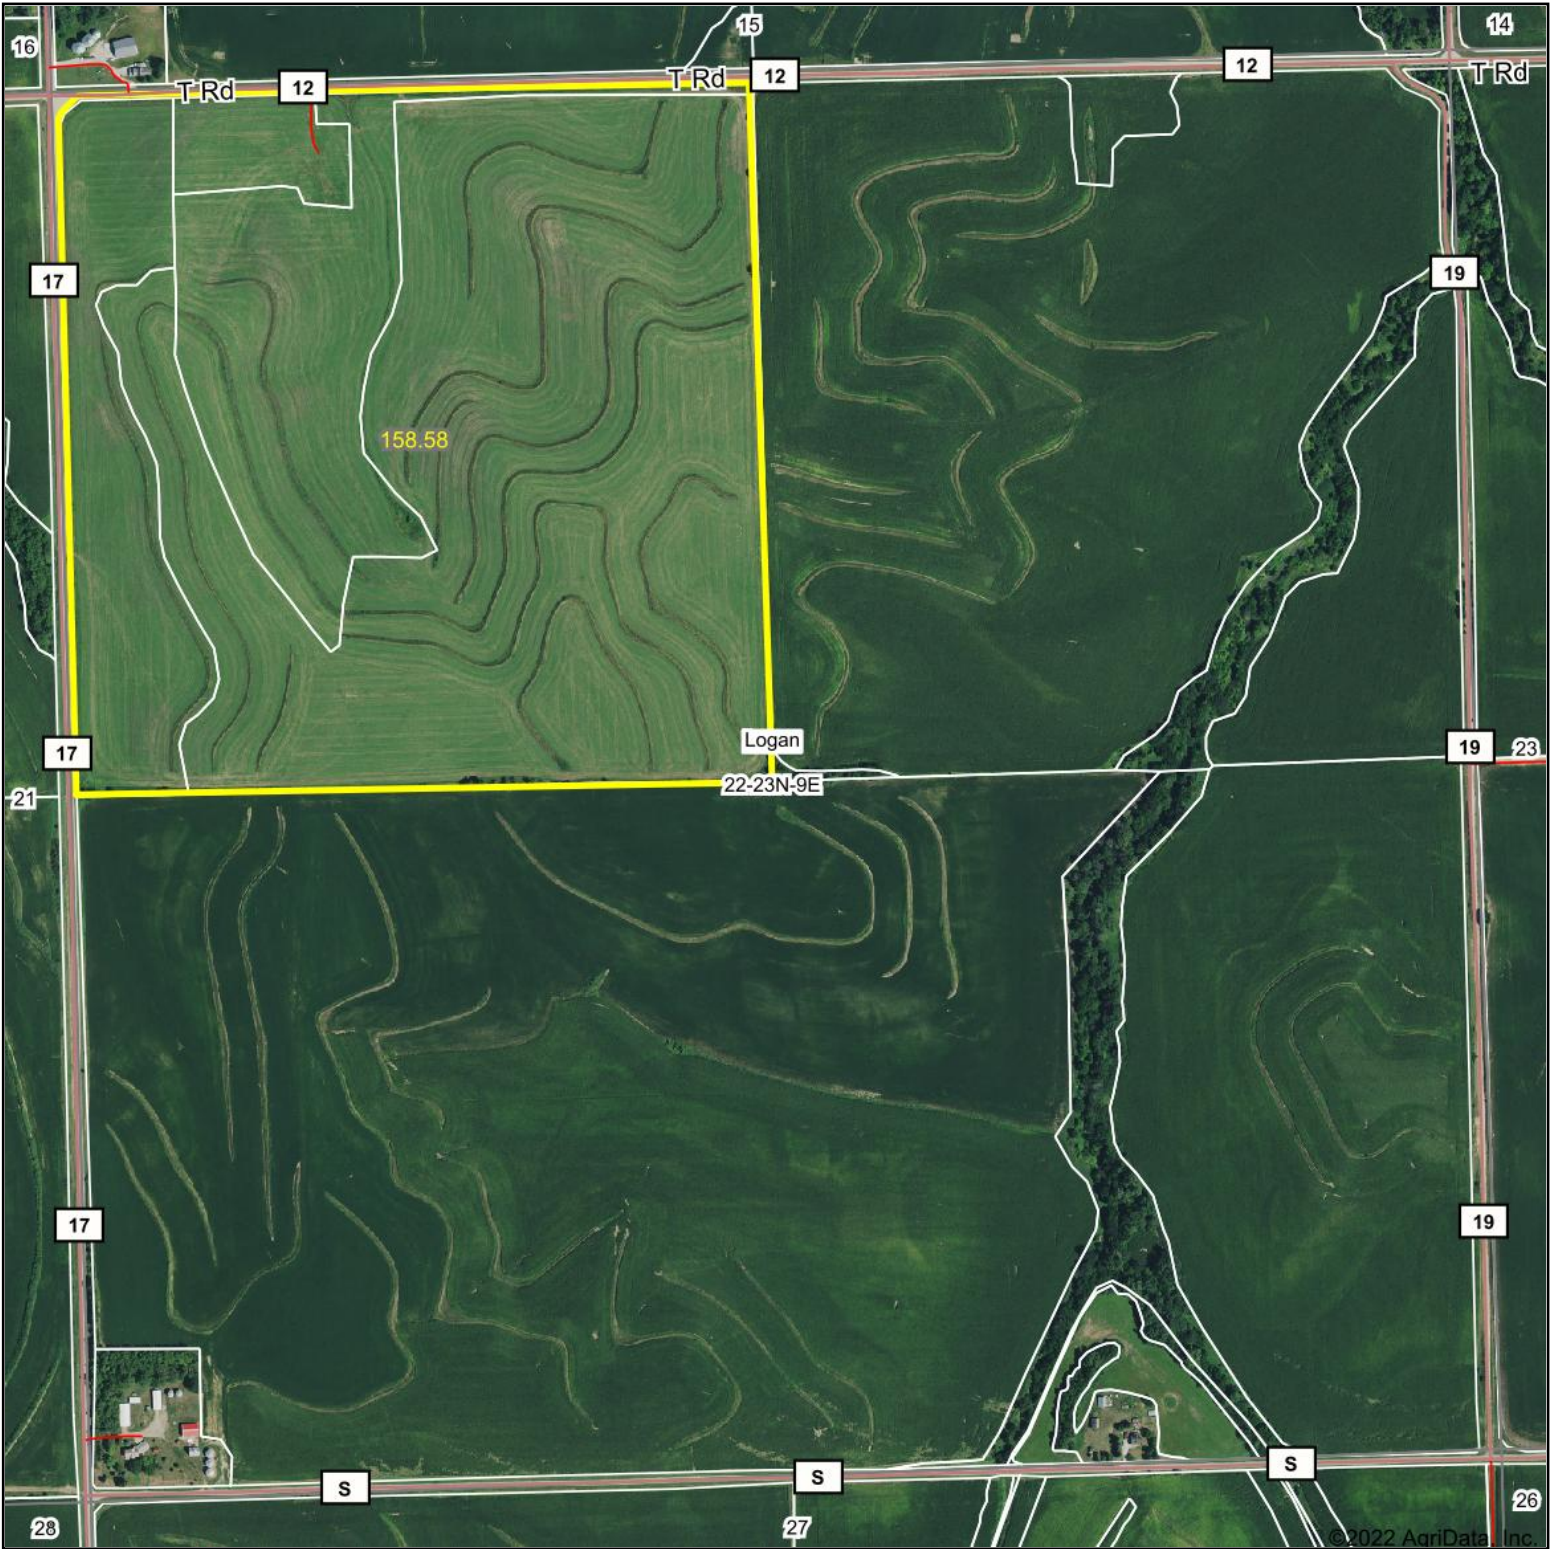

# Aerial Map

Map Center: 41° 57.1294', -96° 23.7366'

**22-23N-9E**  
**Burt County**  
**Nebraska**

6/24/2022

Maps Provided By:  
 **surety**  
CUSTOMIZED ONLINE MAPPING  
© AgriData, Inc. 2021 www.AgriDataInc.com

Field borders provided by Farm Service Agency as of 5/21/2008.