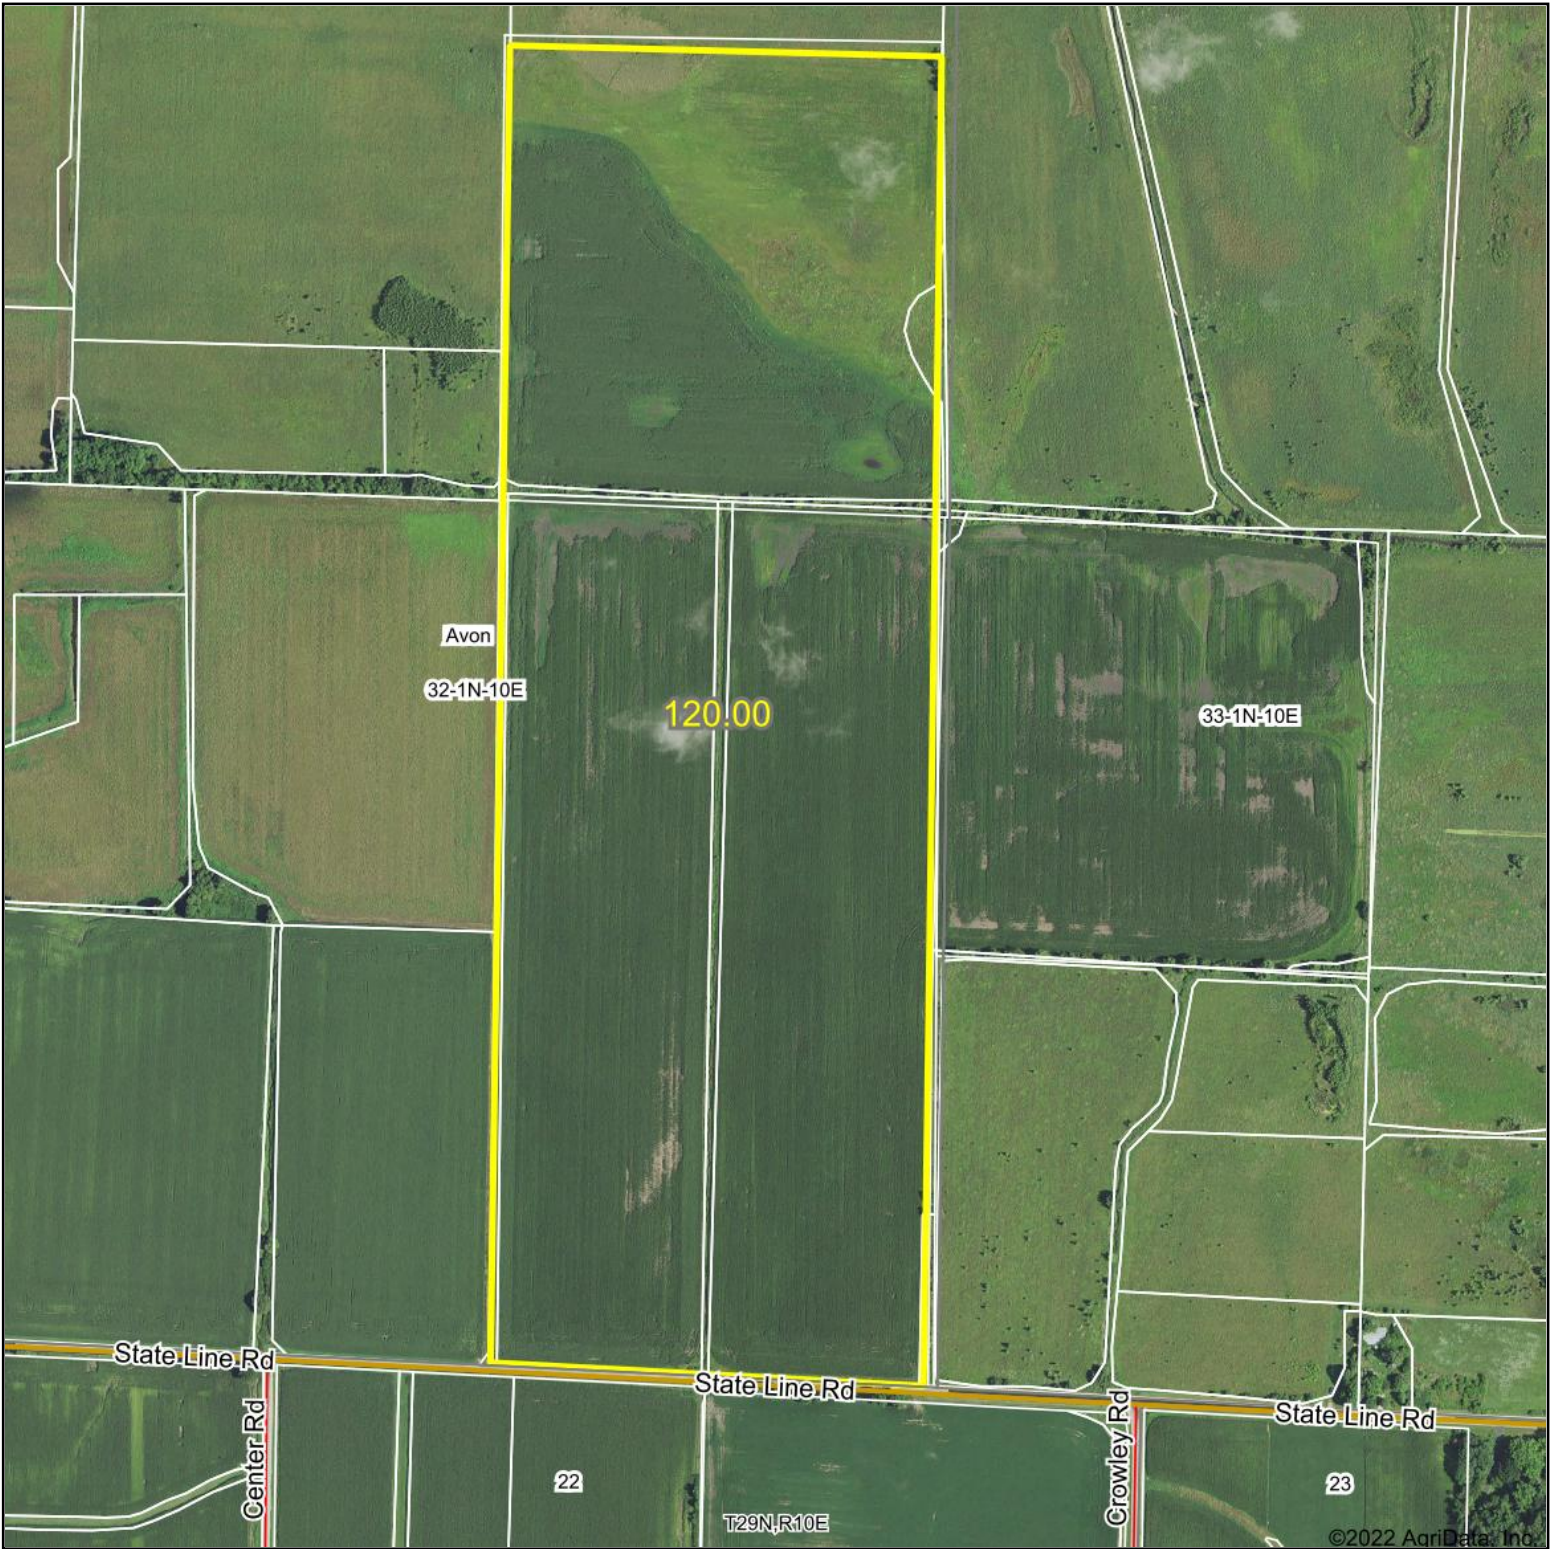

Aerial Map- Rock County

Map Center: 42° 30' 16.46, -89° 19' 42.66

32-1N-10E
Rock County
Wisconsin

6/28/2022

© AgriData, Inc. 2021 www.AgriDataInc.com

Field borders provided by Farm Service Agency as of 5/21/2008.