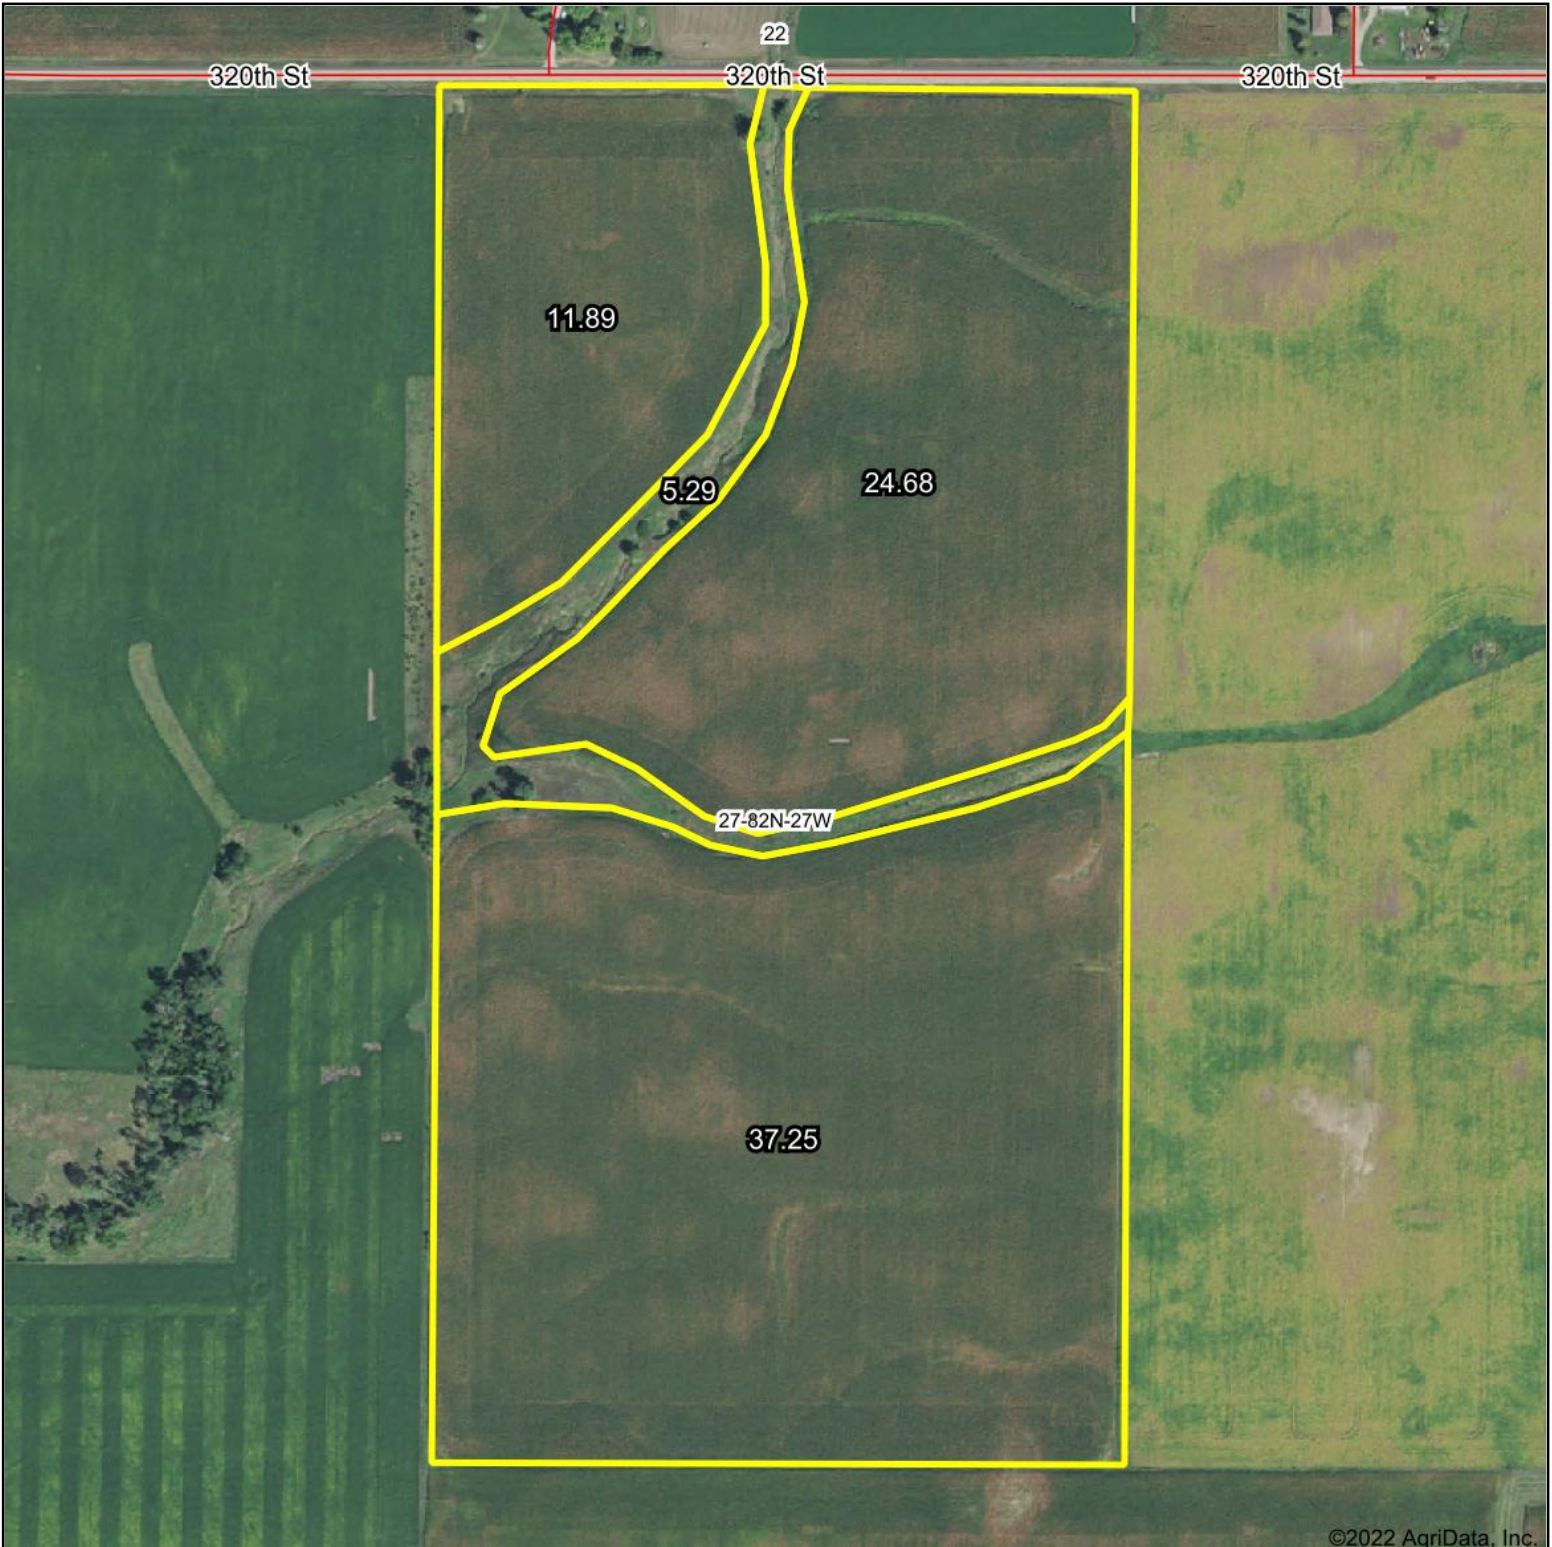

Aerial Map

©2022 AgriData, Inc.

Map Center: 41° 53' 18.53, -93° 58' 55.38

27-82N-27W
Boone County
Iowa

7/12/2022

© AgriData, Inc. 2021 www.AgriDataInc.com