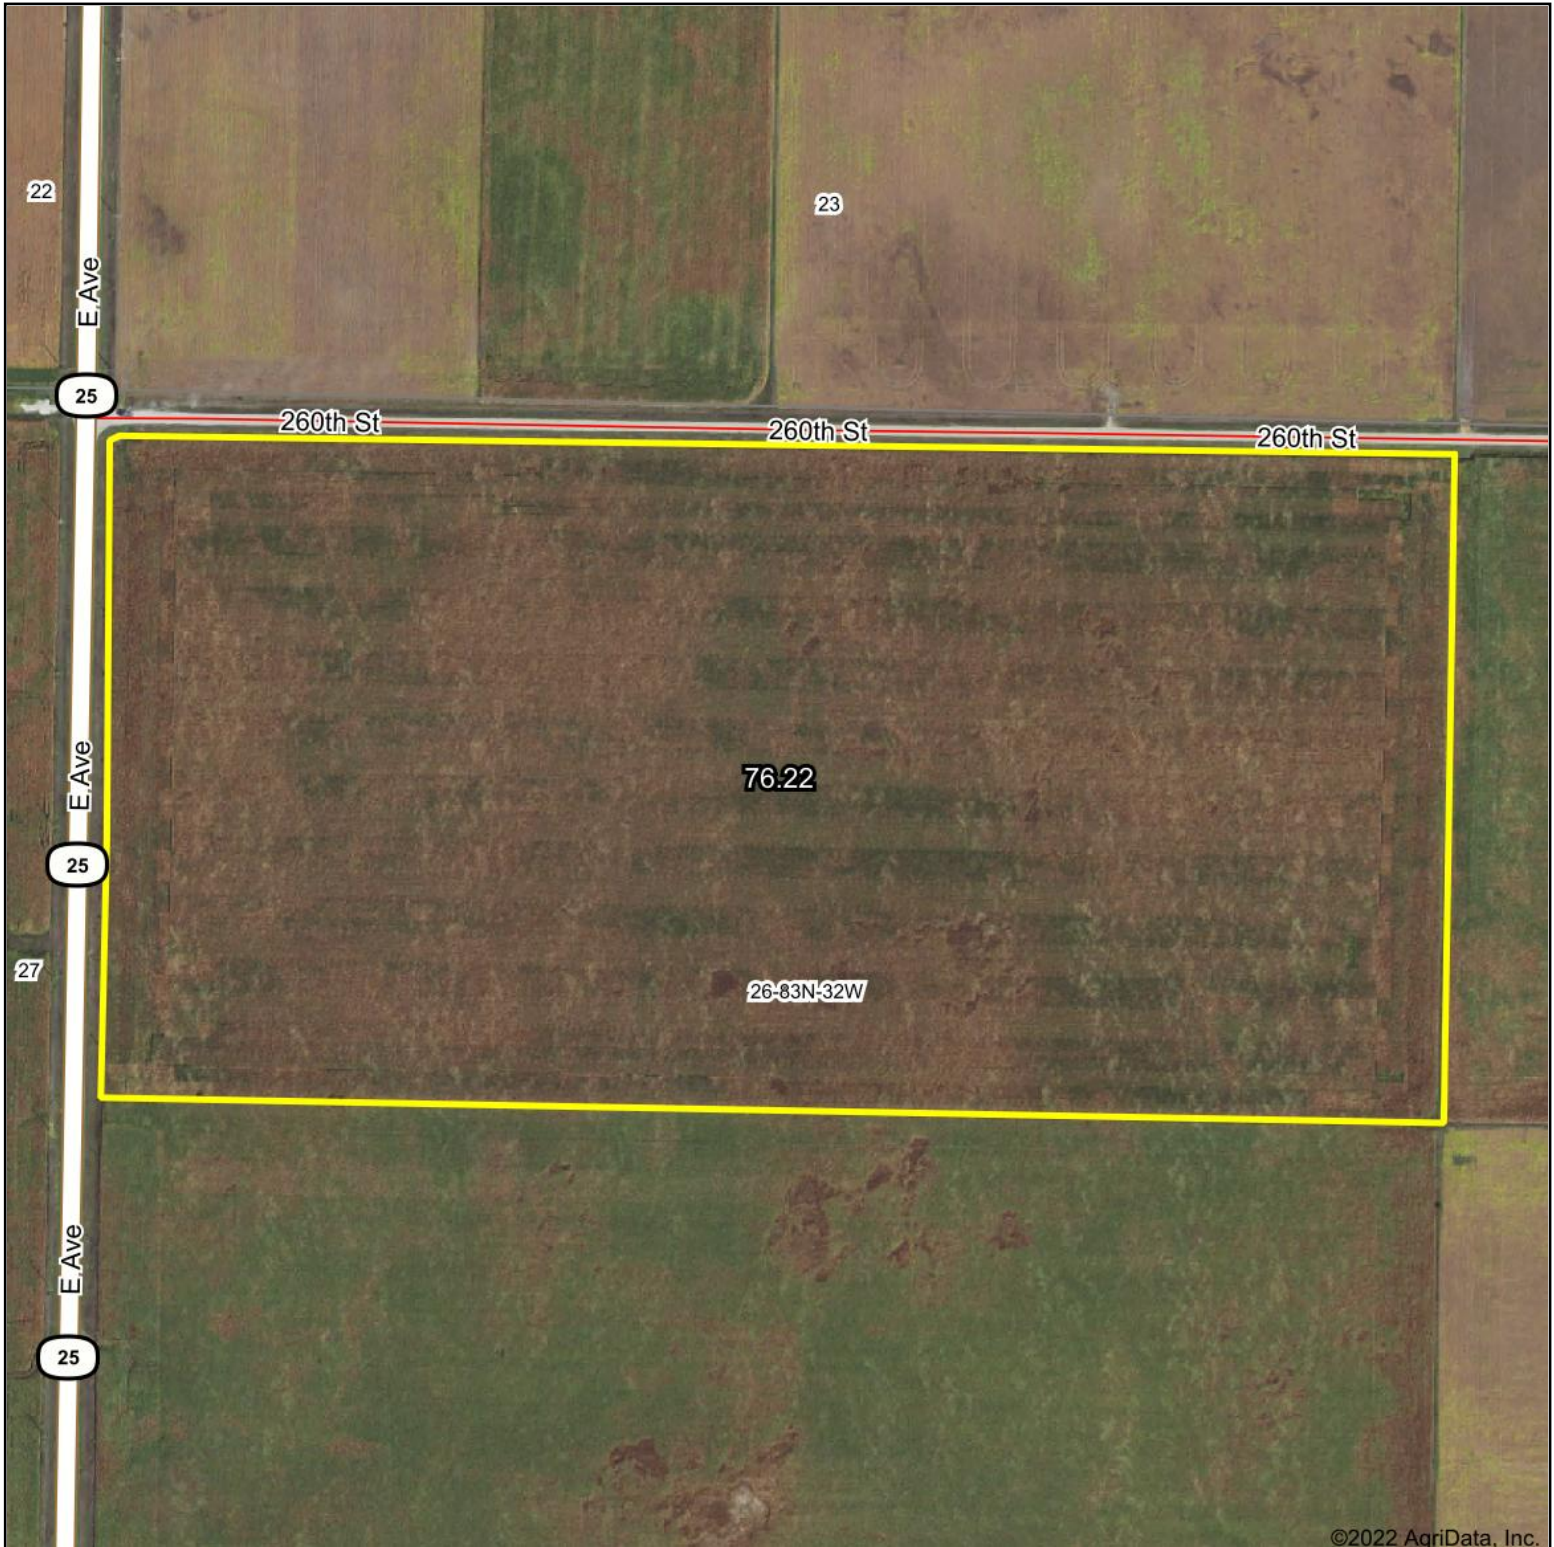

Aerial Map

©2022 AgriData, Inc.

Map Center: 41° 58' 39.42, -94° 32' 47.32

26-83N-32W
Greene County
Iowa

6/7/2022