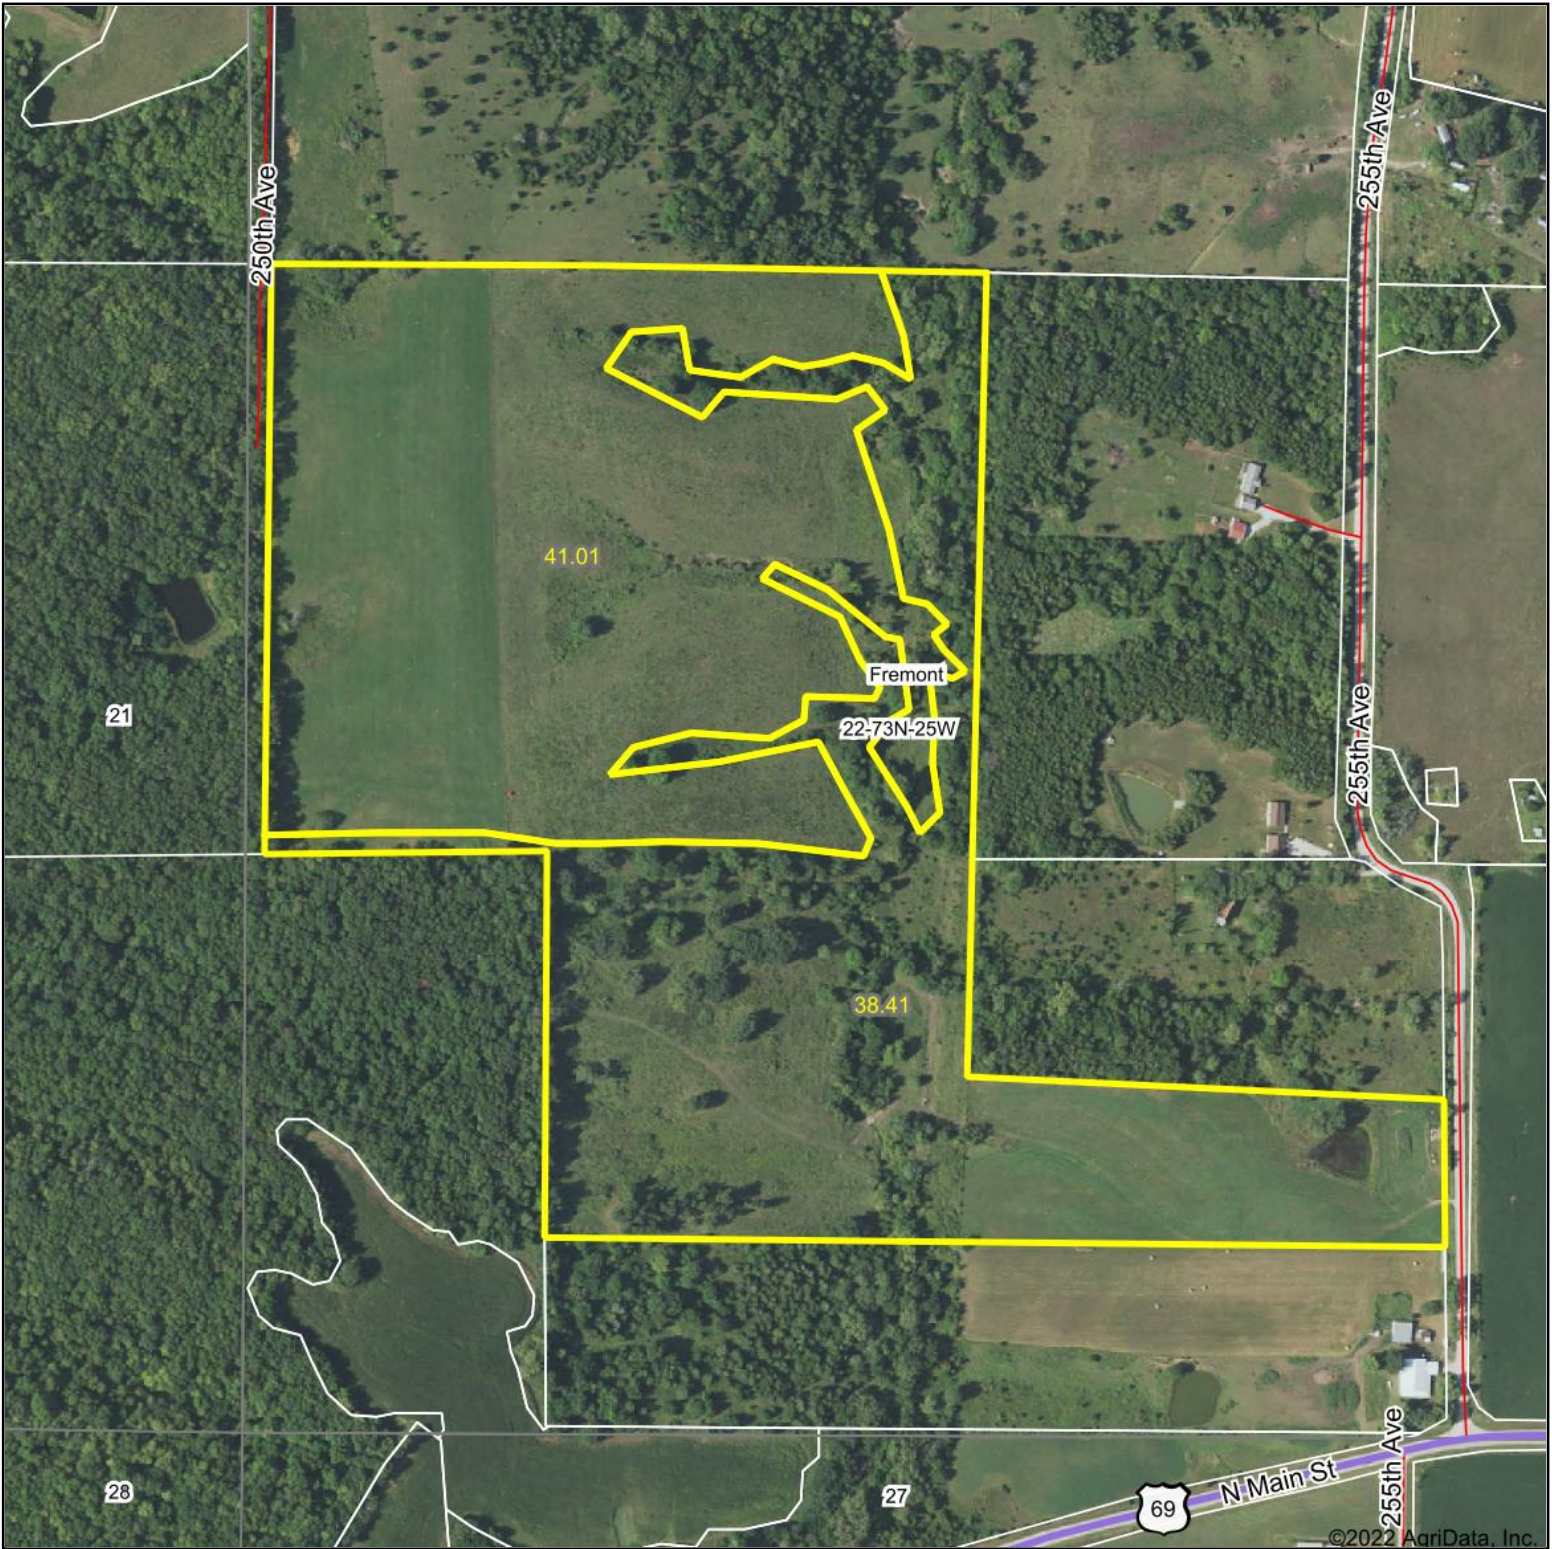

Aerial Map

Map Center: 41° 6.4584', -93° 43.6123'

22-73N-25W
Clarke County
Iowa

7/20/2022

Field borders provided by Farm Service Agency as of 5/21/2008.