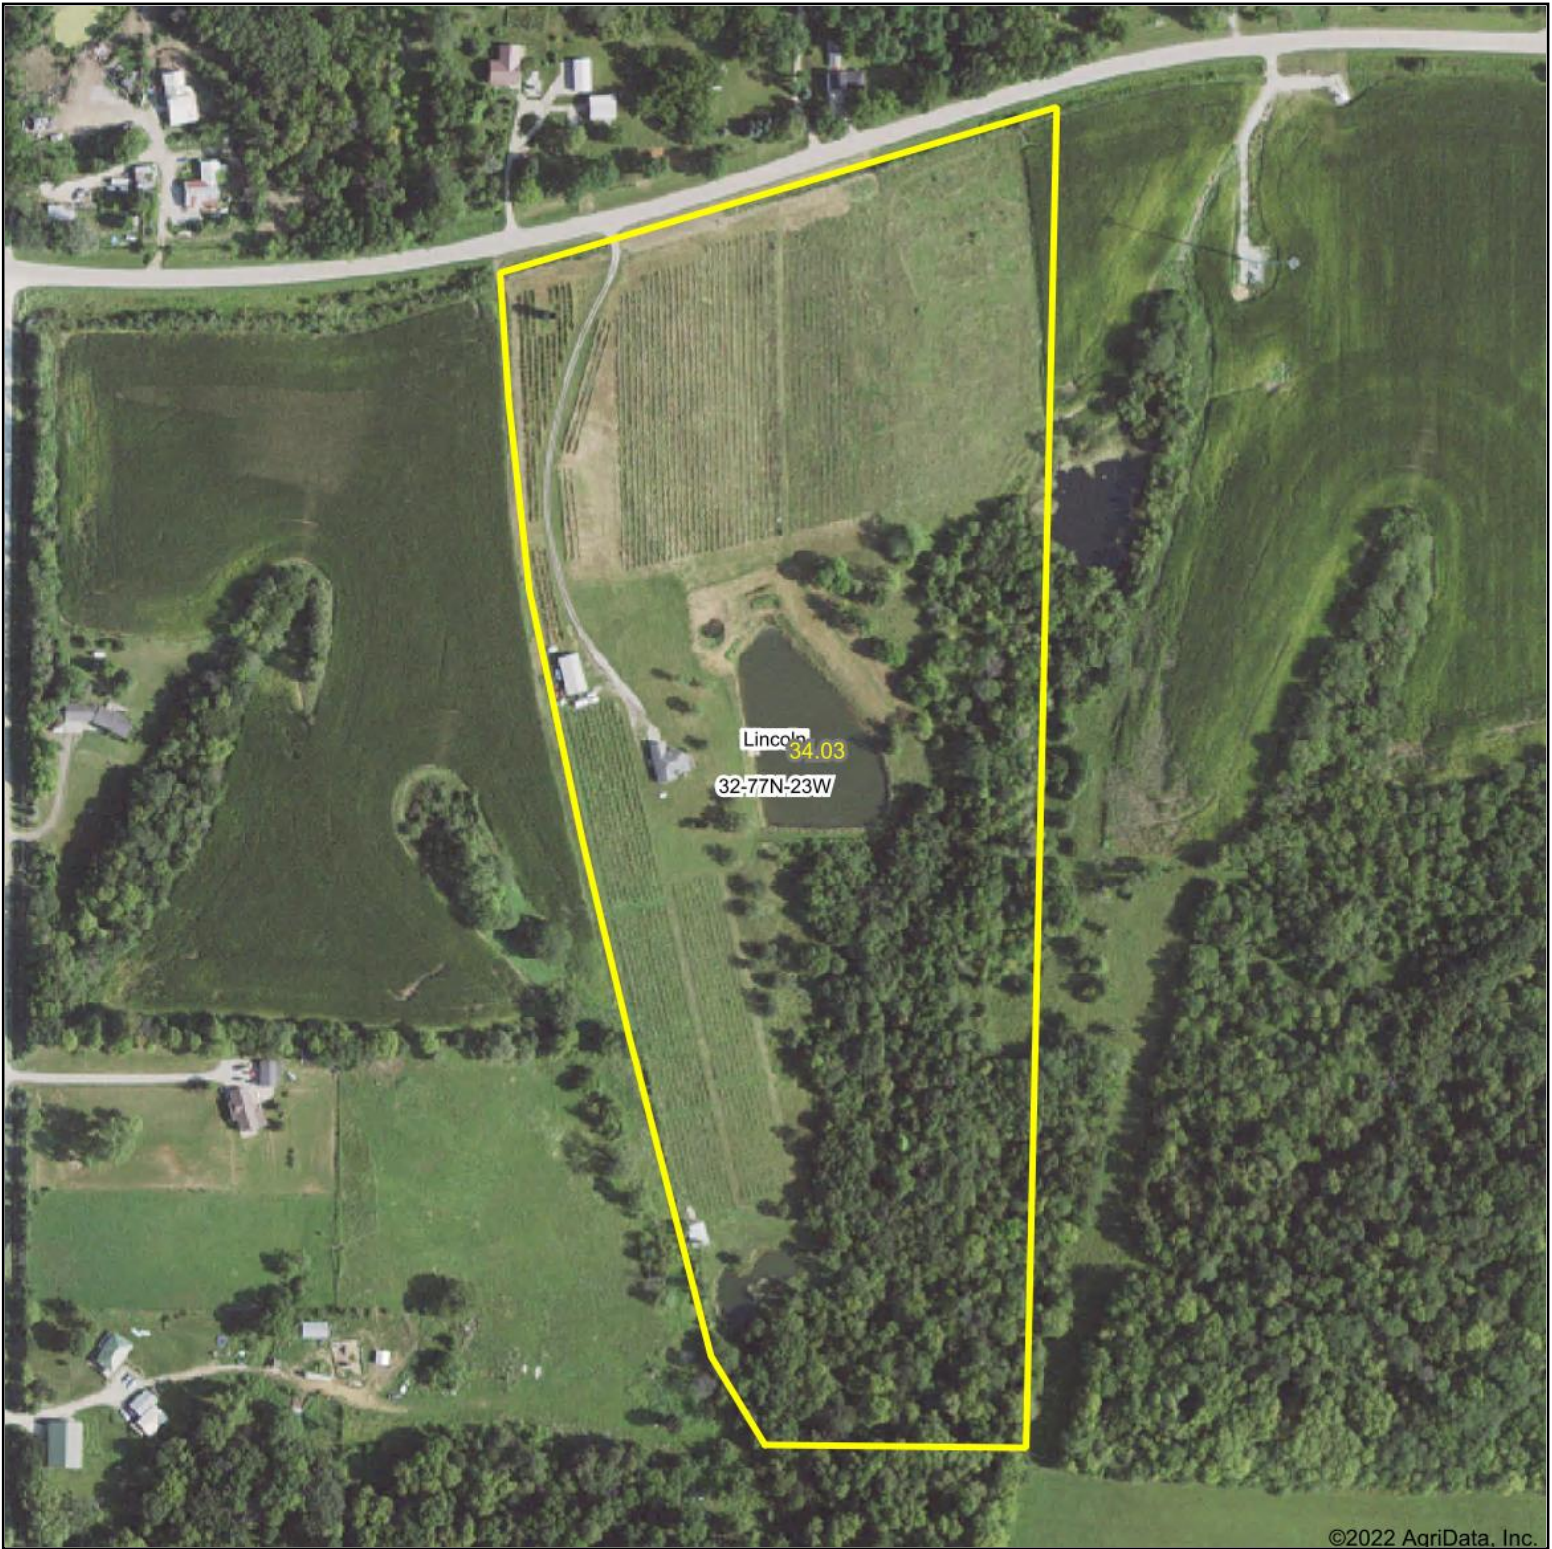

Aerial Map

©2022 AgriData, Inc.

Map Center: 41° 25' 37.38, -93° 31' 49.4

32-77N-23W
Warren County
Iowa

8/1/2022

© AgriData, Inc. 2021 www.AgriDataInc.com