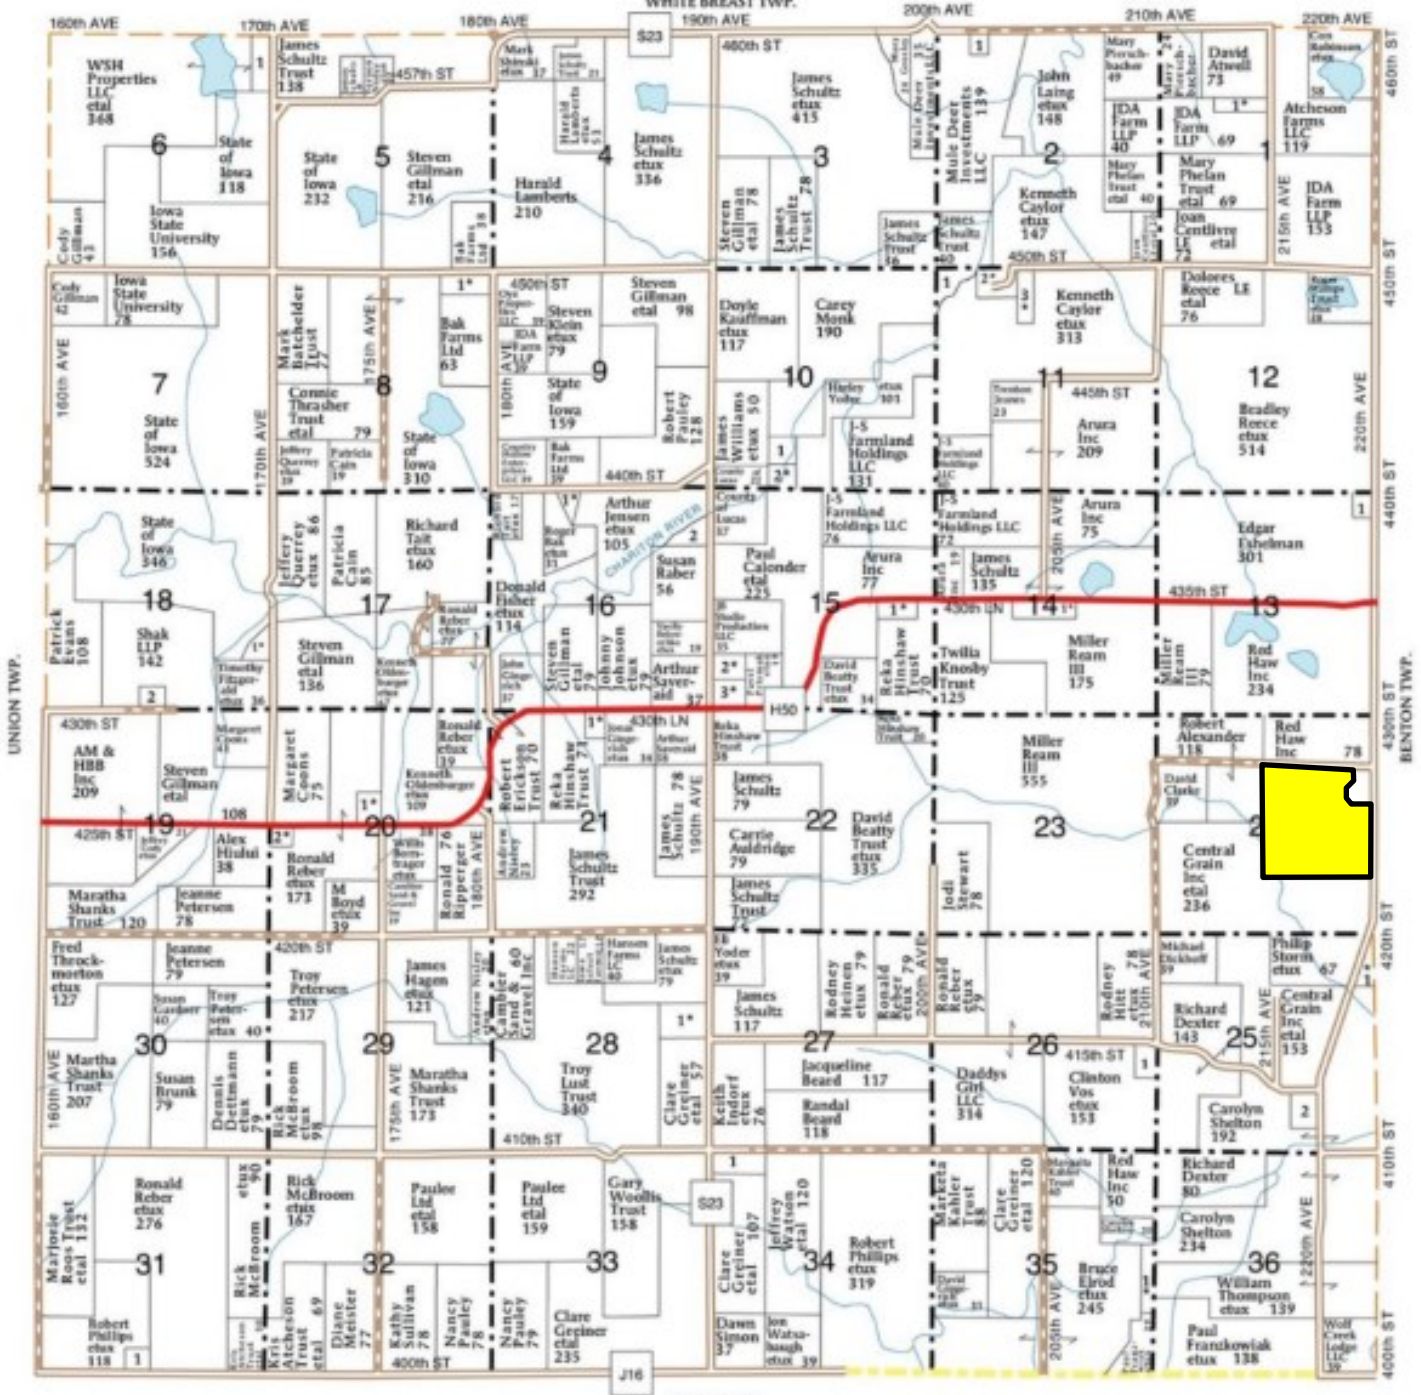

T-71-N

WARREN PLAT

R-22-W

(Landowners)

WHITE BREAST TWP.

WAYNE CO.