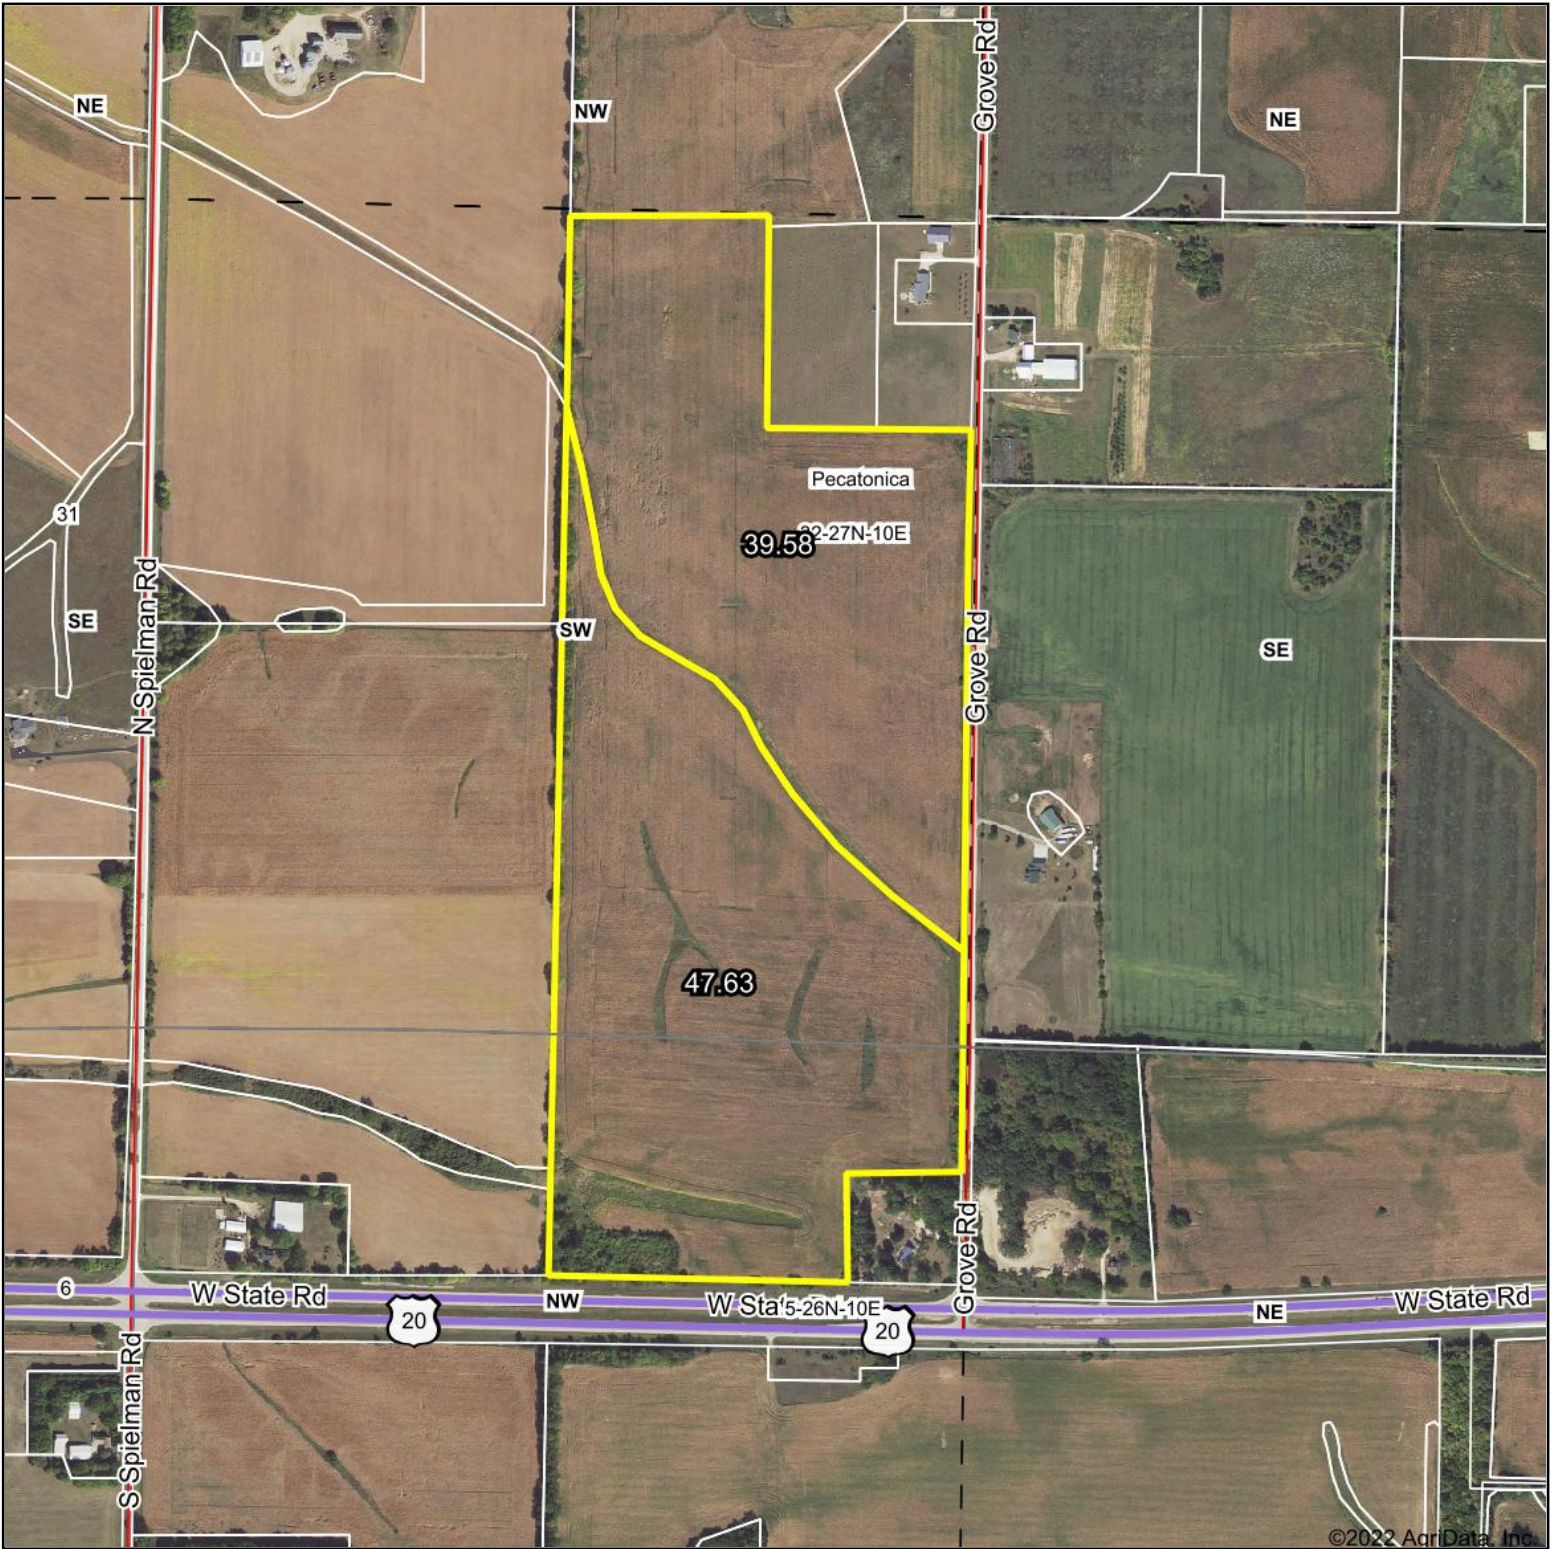

FSA Aerial Map

Map Center: 42° 17' 29.56, -89° 22' 15.74

32-27N-10E
Winnebago County
Illinois

8/1/2022

Field borders provided by Farm Service Agency as of 5/21/2008.