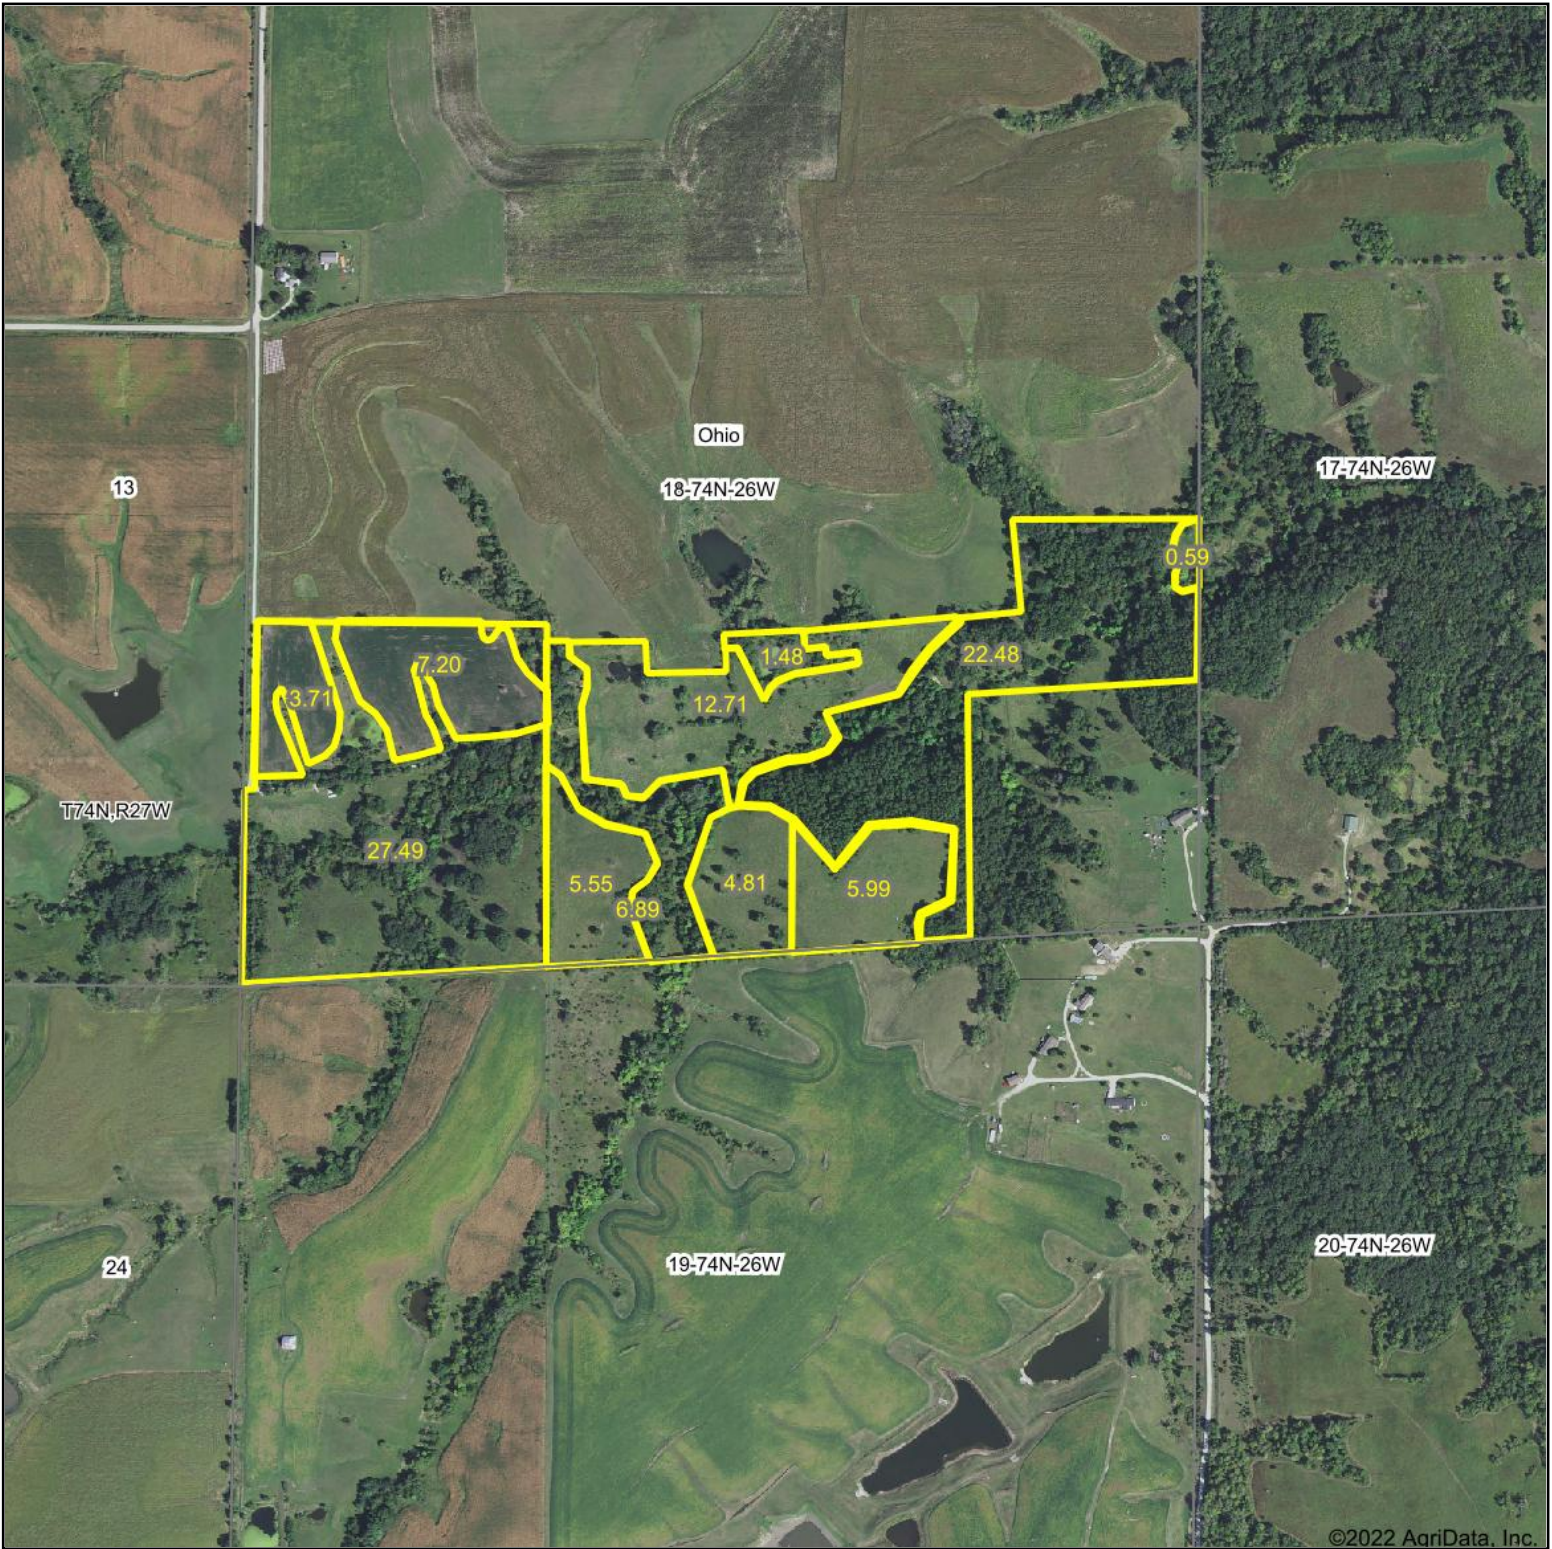

Aerial Map

Map Center: 41° 12' 8.26, -93° 53' 27.75

18-74N-26W
Madison County
Iowa

8/19/2022