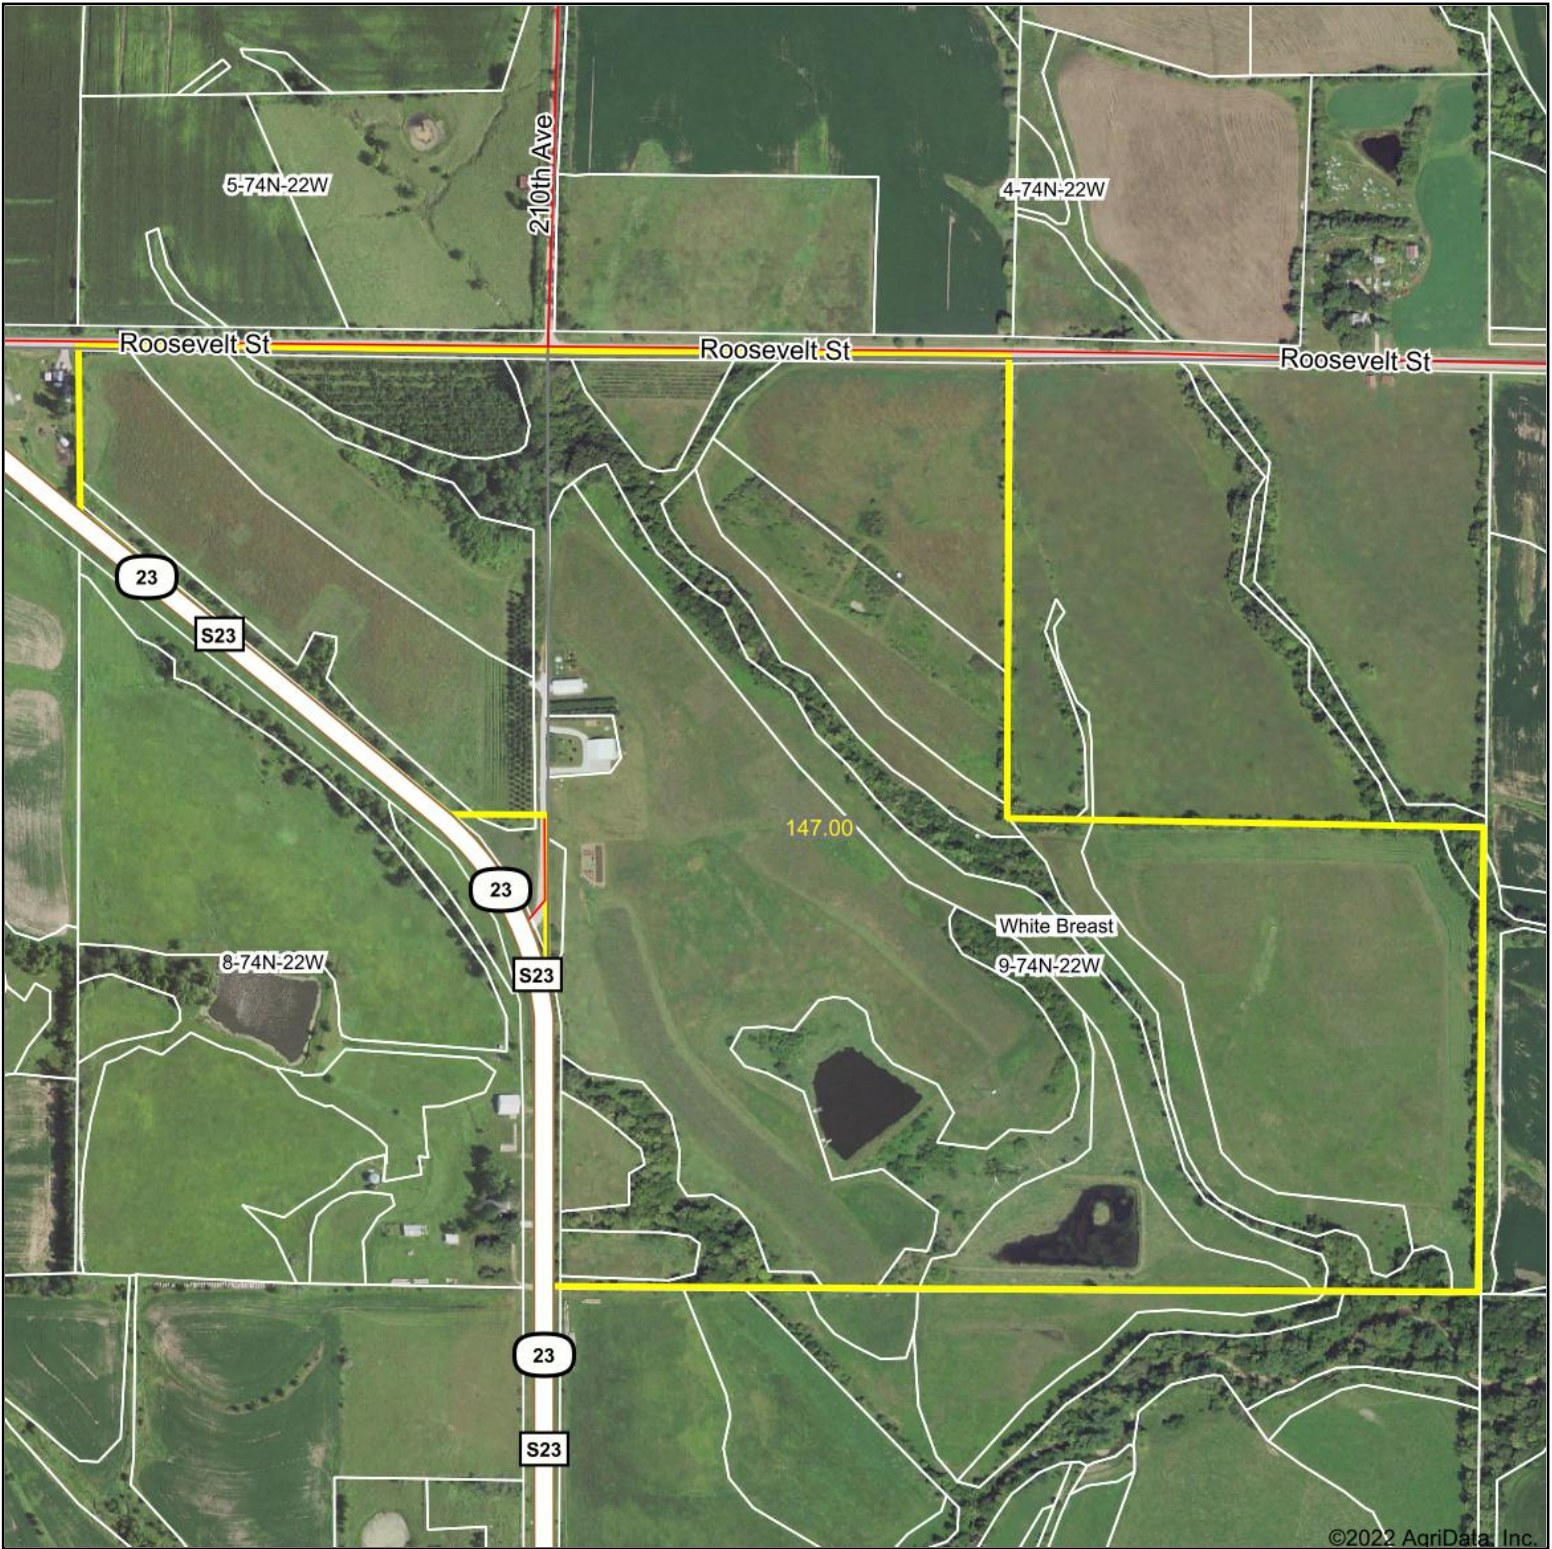

FSA Map

©2022 AgriData, Inc.

Map Center: 41° 13.7777', -93° 24.1366'

9-74N-22W
Warren County
Iowa

8/3/2022

Field borders provided by Farm Service Agency as of 5/21/2008.