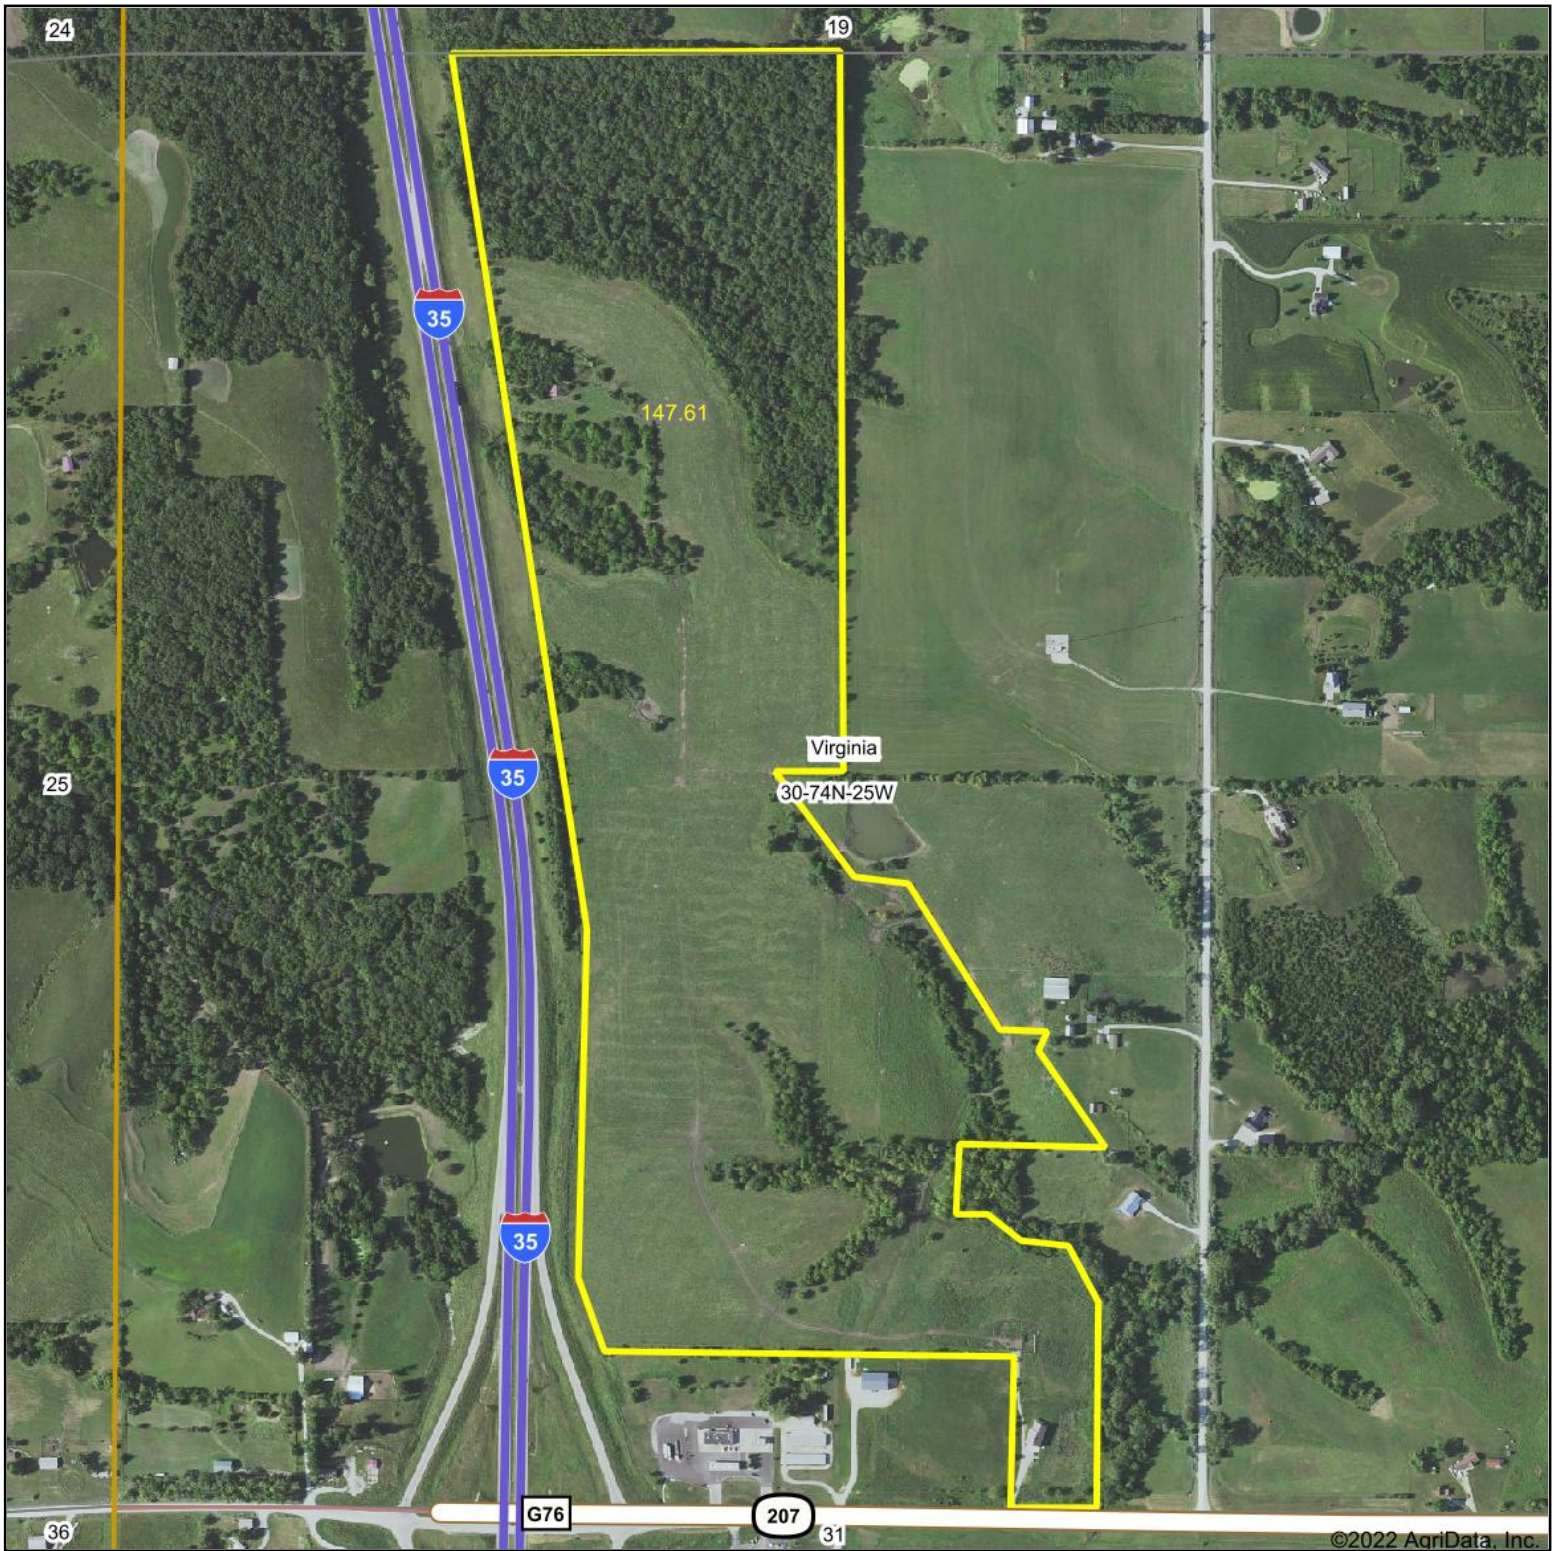

Aerial Map

©2022 AgriData, Inc.

Map Center: 41° 11' 2.62, -93° 46' 50.09

30-74N-25W
Warren County
Iowa

5/10/2022