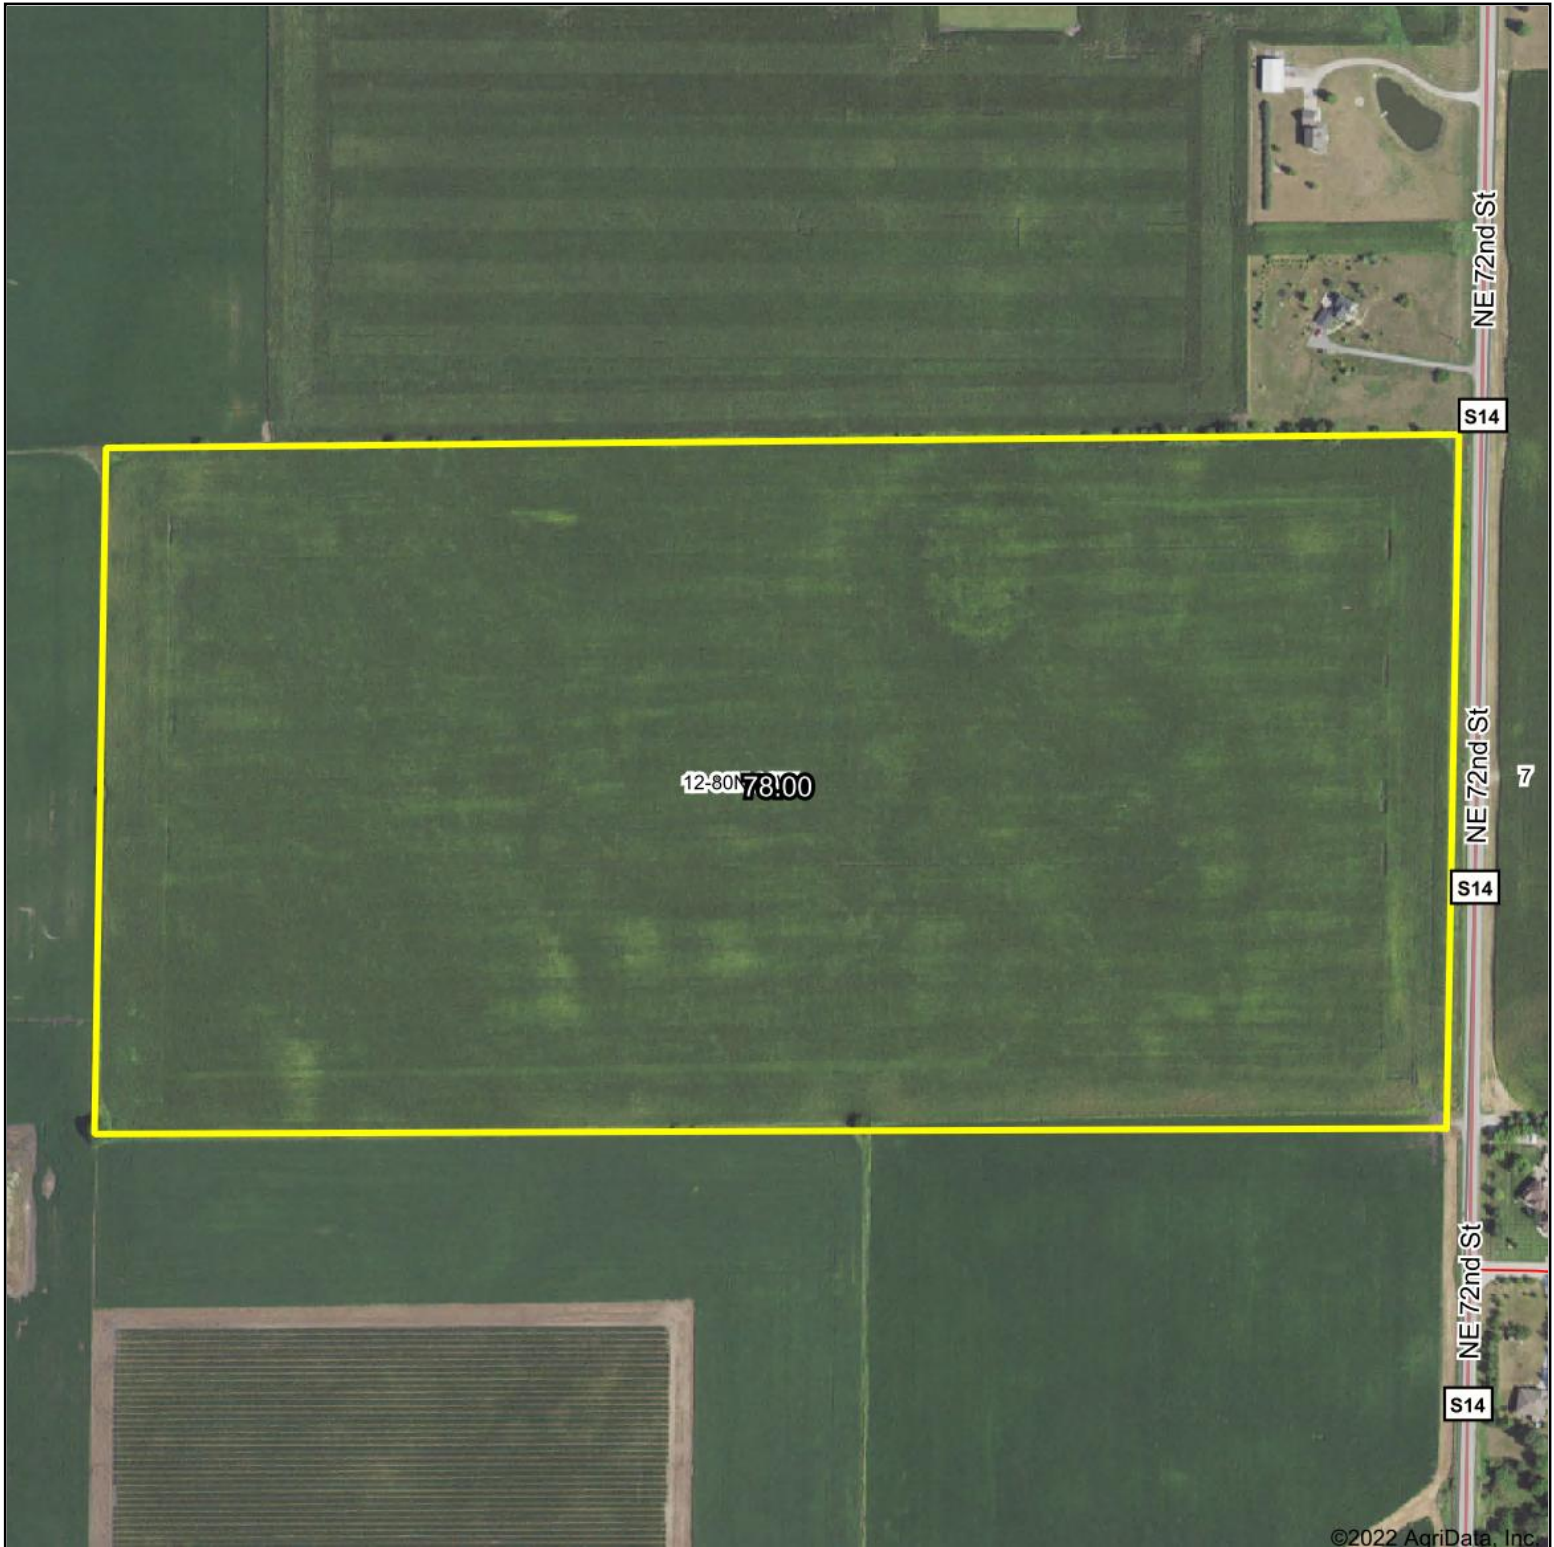

# Aerial Map

©2022 AgriData, Inc.

Map Center: 41° 45' 19.5, -93° 28' 8.61

**12-80N-23W**  
**Polk County**  
**Iowa**

9/1/2022