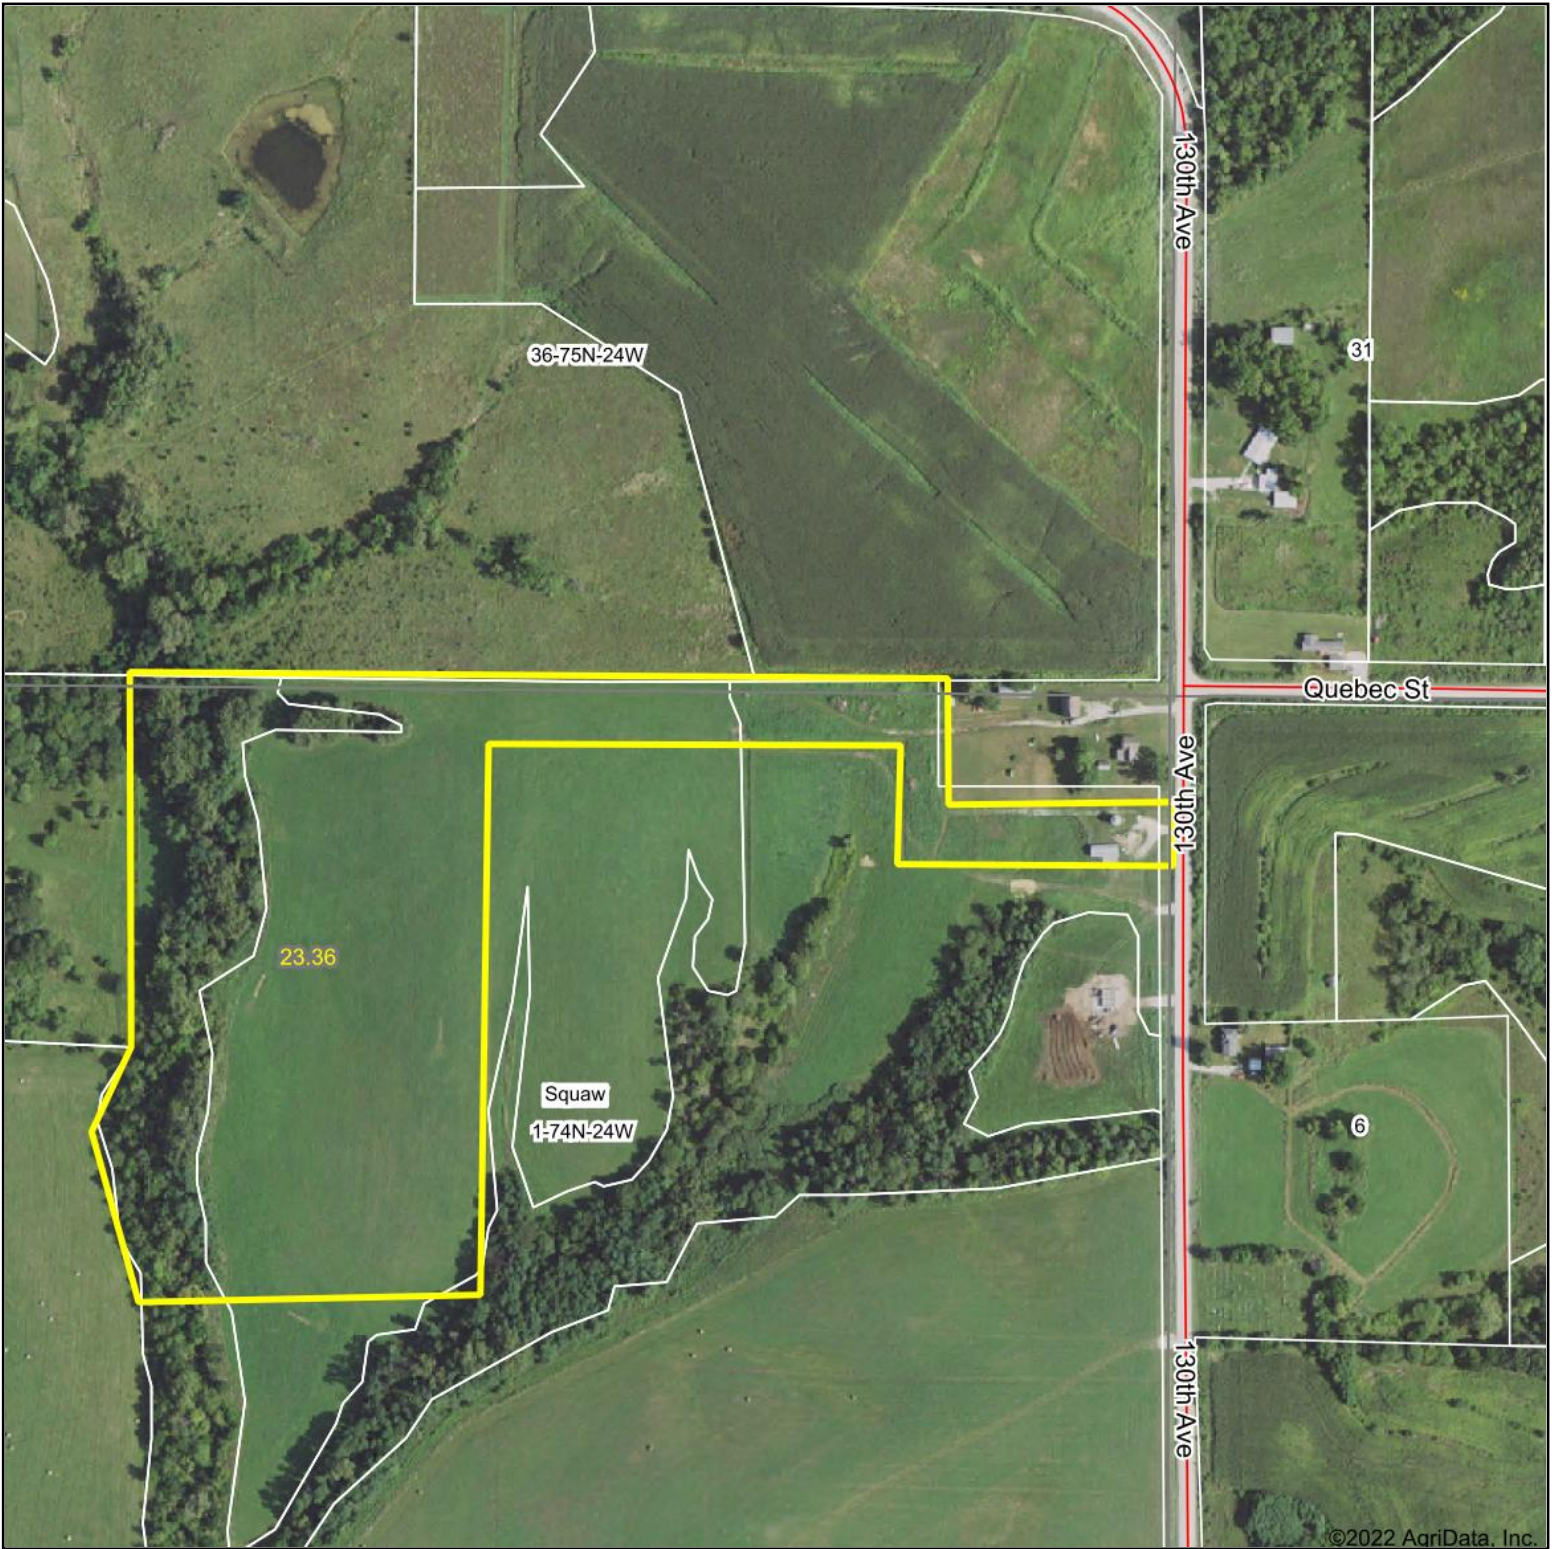

Aerial Map

Map Center: 41° 14' 53.34, -93° 33' 39.42

1-74N-24W
Warren County
Iowa

9/8/2022