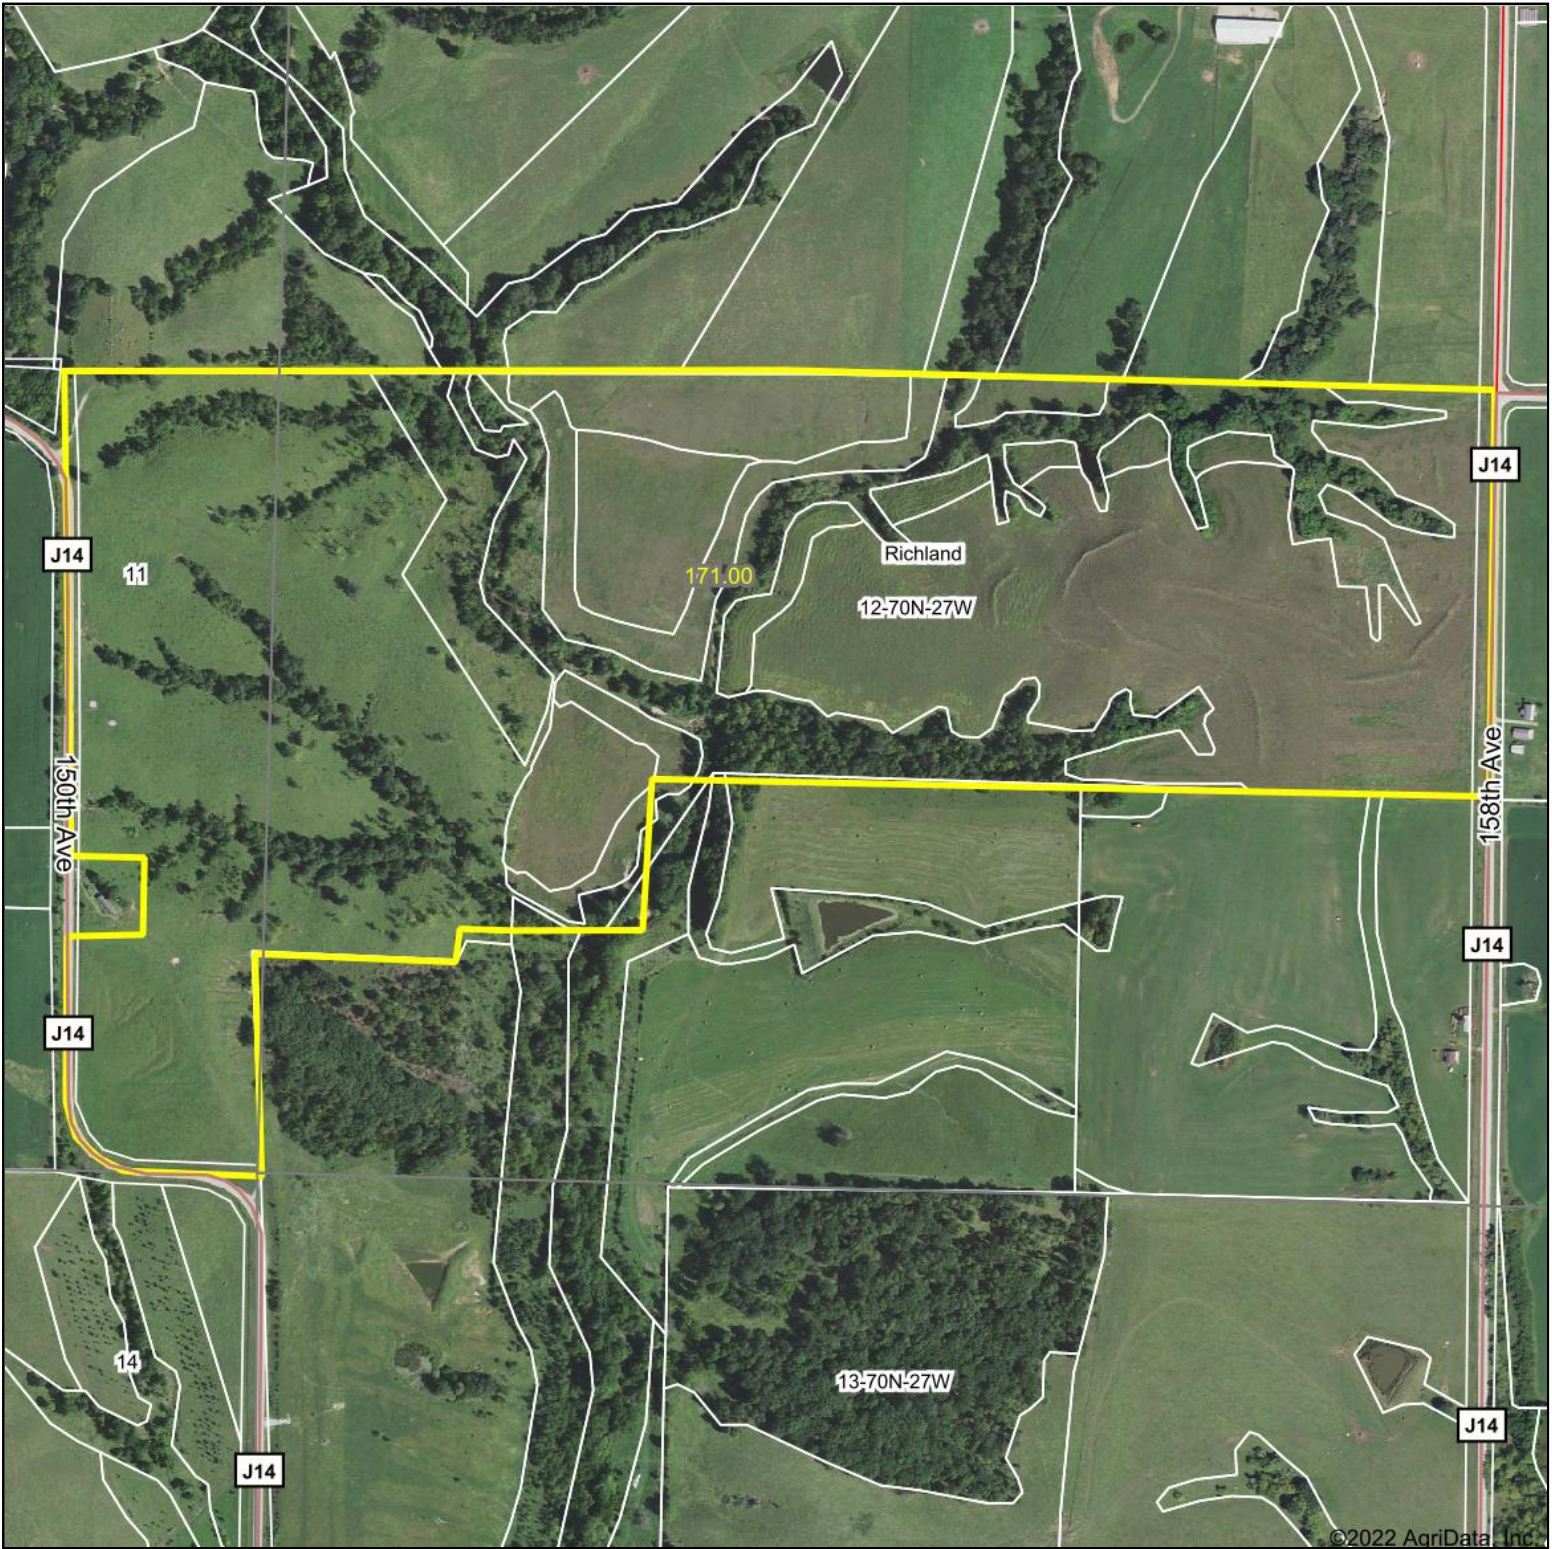

Aerial Map

Map Center: 40° 52' 18.38, -93° 54' 48.62

12-70N-27W
Decatur County
Iowa

7/22/2022