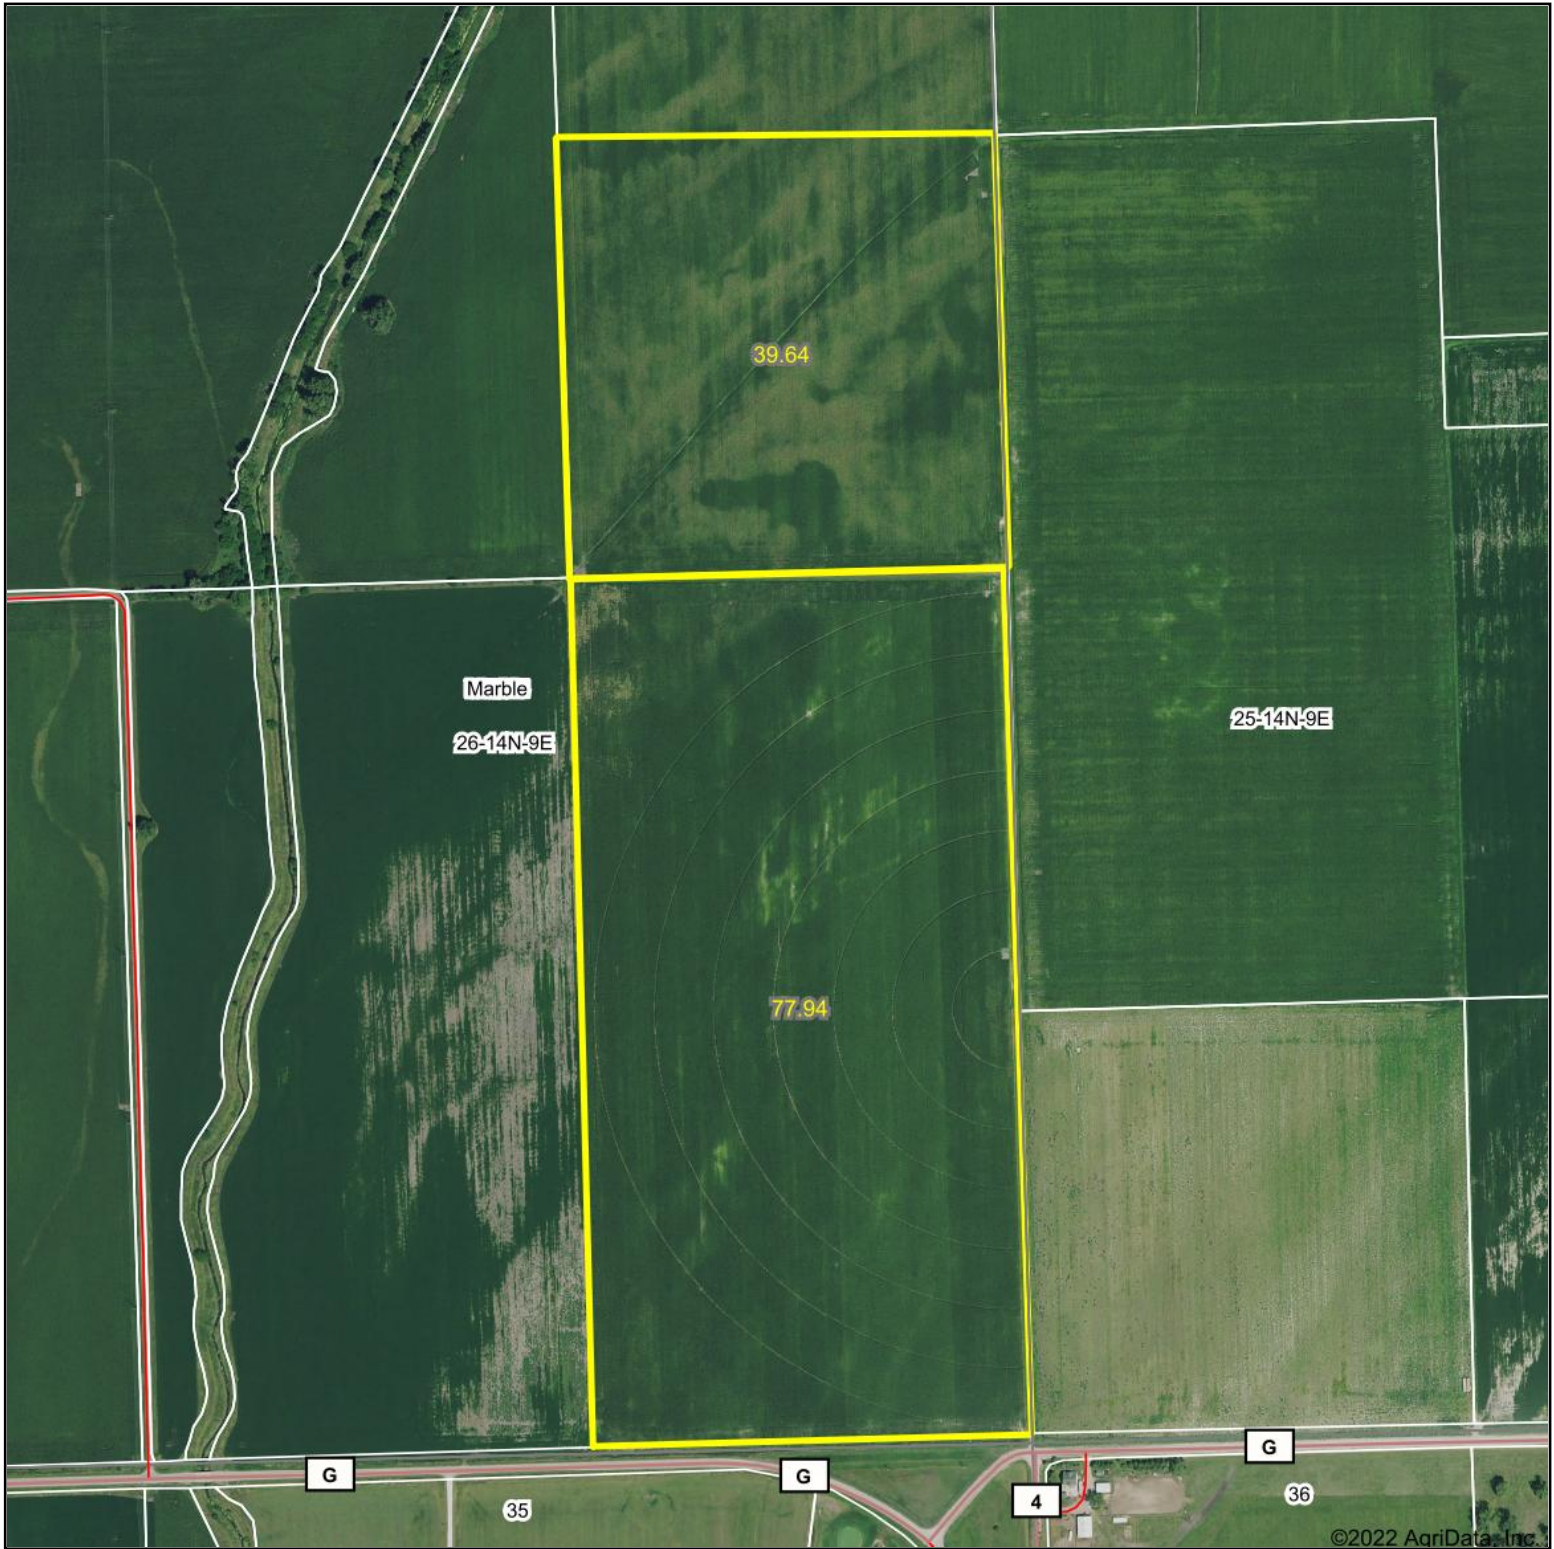

Aerial Map

Map Center: 41° 9' 8.39, -96° 22' 14.49

26-14N-9E
Saunders County
Nebraska

9/16/2022