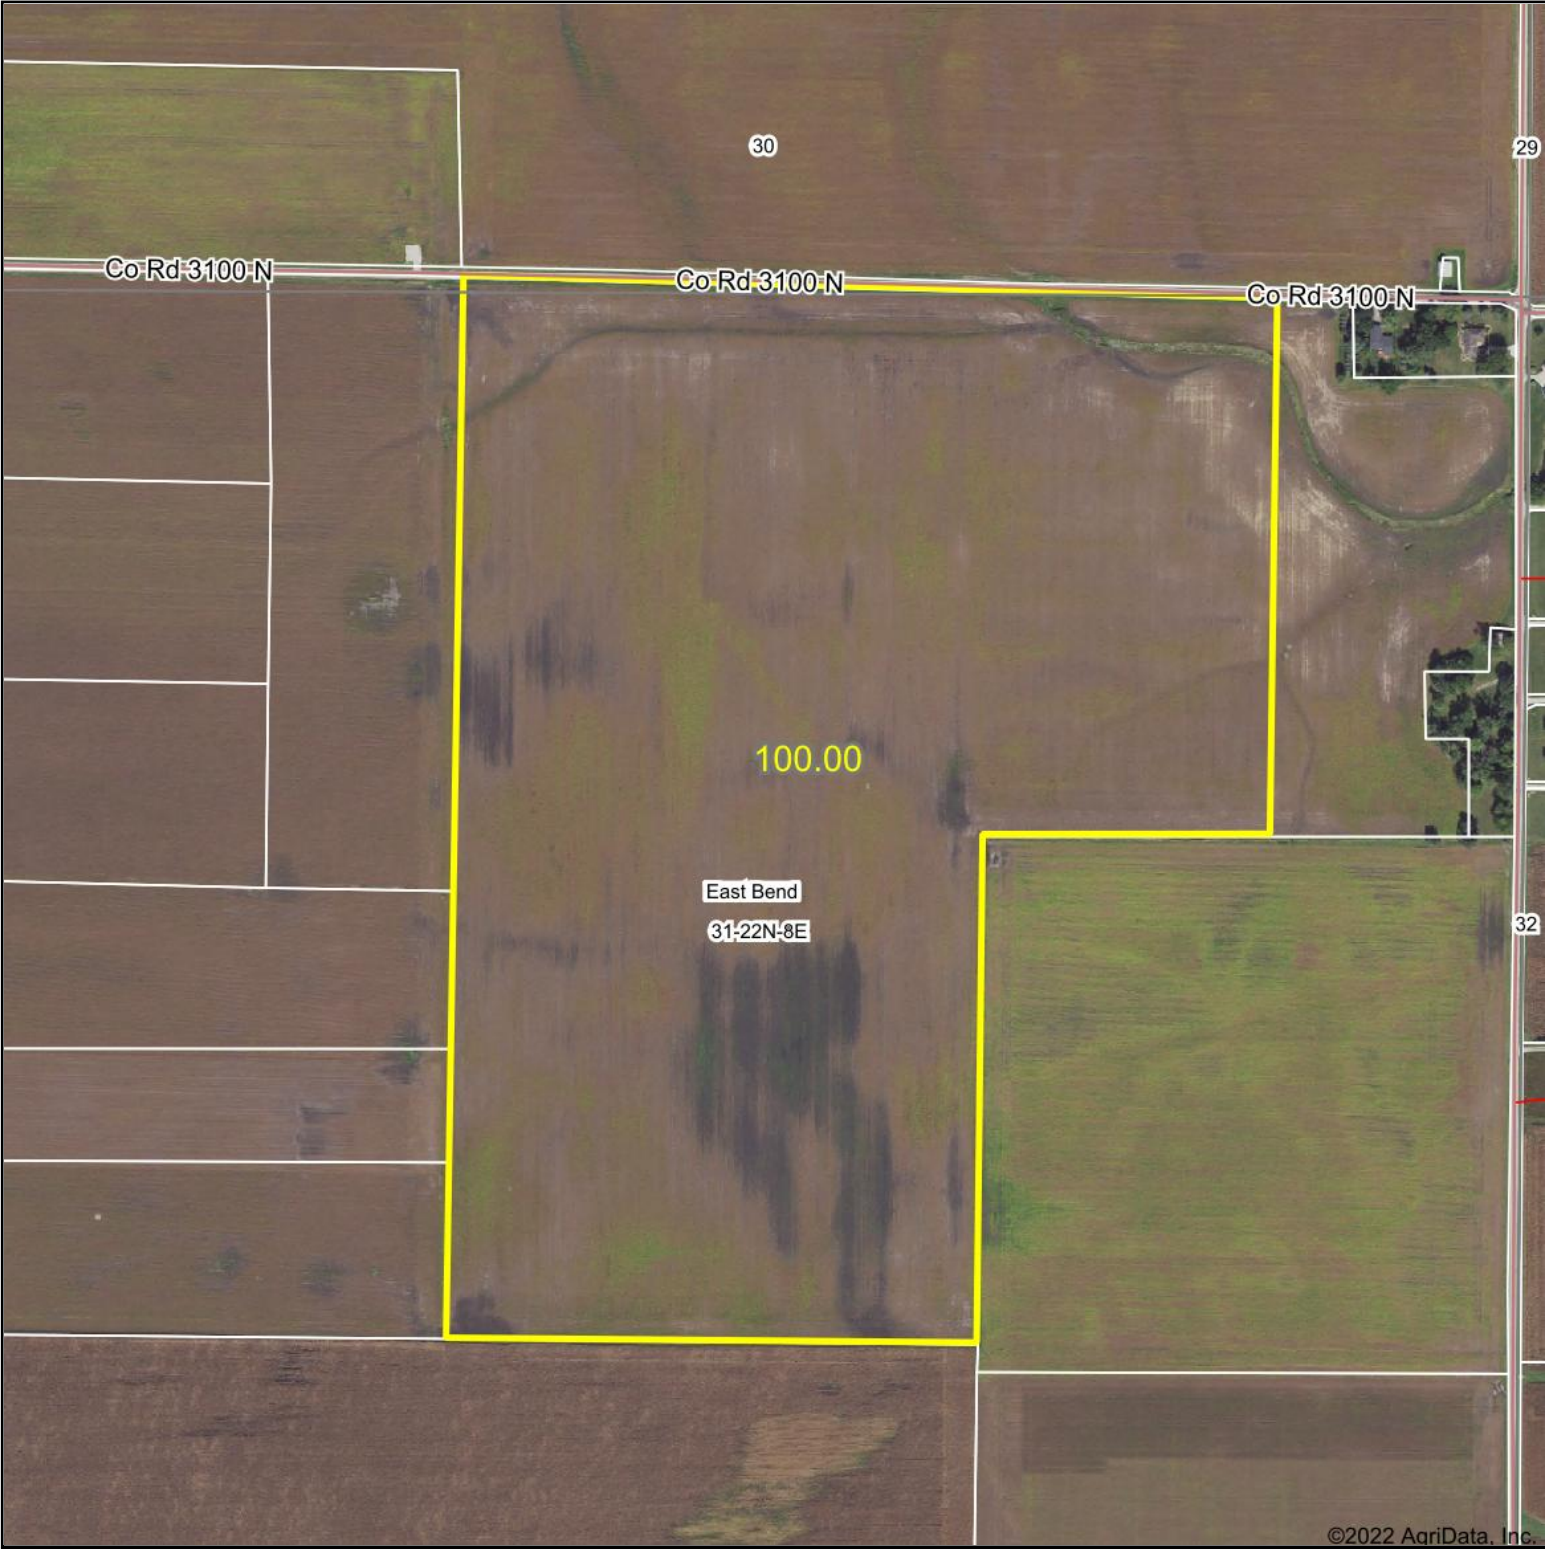

# Aerial Map - Total Acres

©2022 AgriData, Inc.

Map Center: 40° 19' 20.07, -88° 20' 4.52

**31-22N-8E**  
**Champaign County**  
**Illinois**

6/1/2022

Field borders provided by Farm Service Agency as of 5/21/2008.