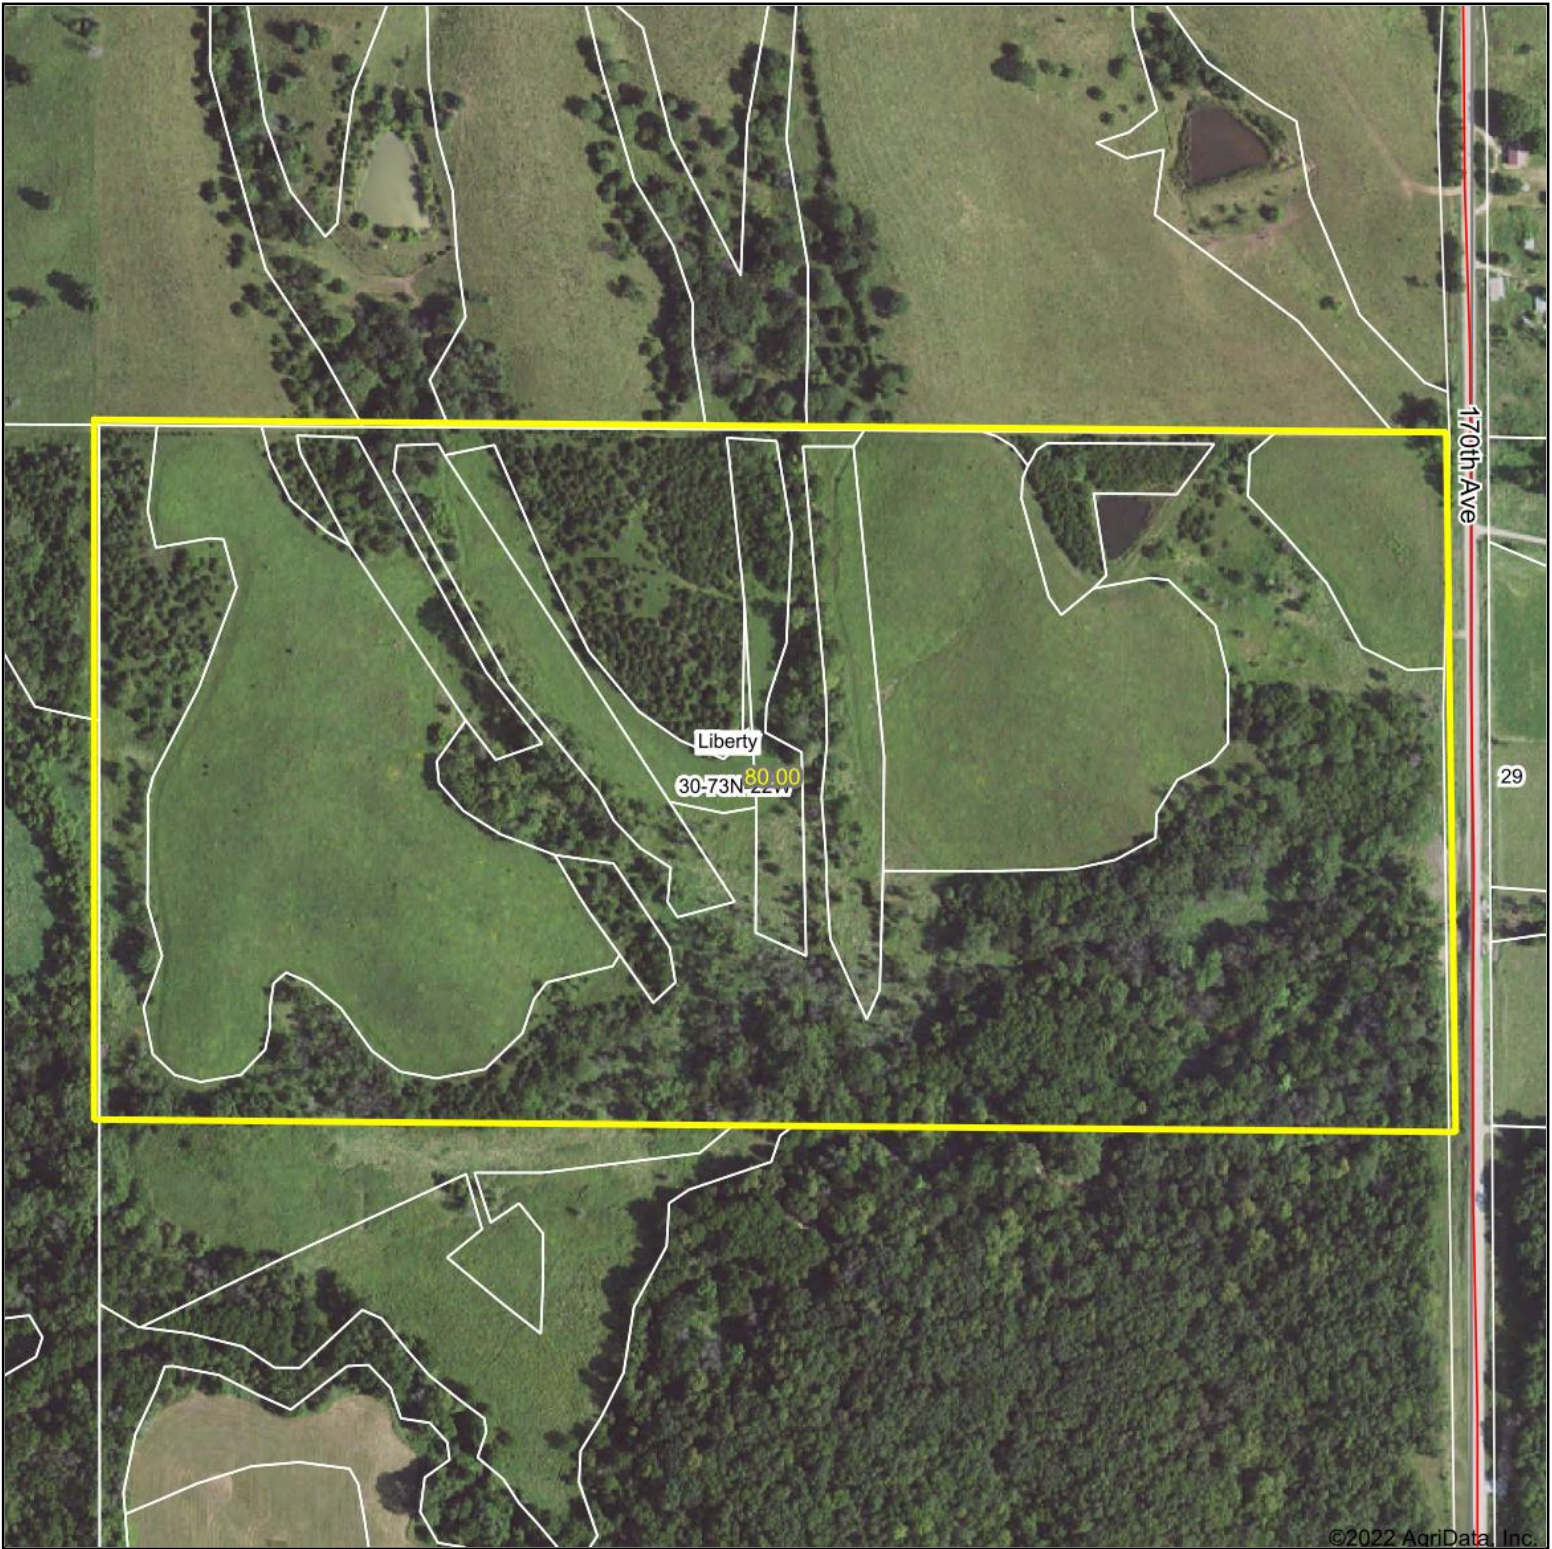

Aerial Map

©2022 AgriData, Inc.

Map Center: 41° 5' 48.93, -93° 25' 40.59

30-73N-22W
Lucas County
Iowa

9/29/2022

Field borders provided by Farm Service Agency as of 5/21/2008.