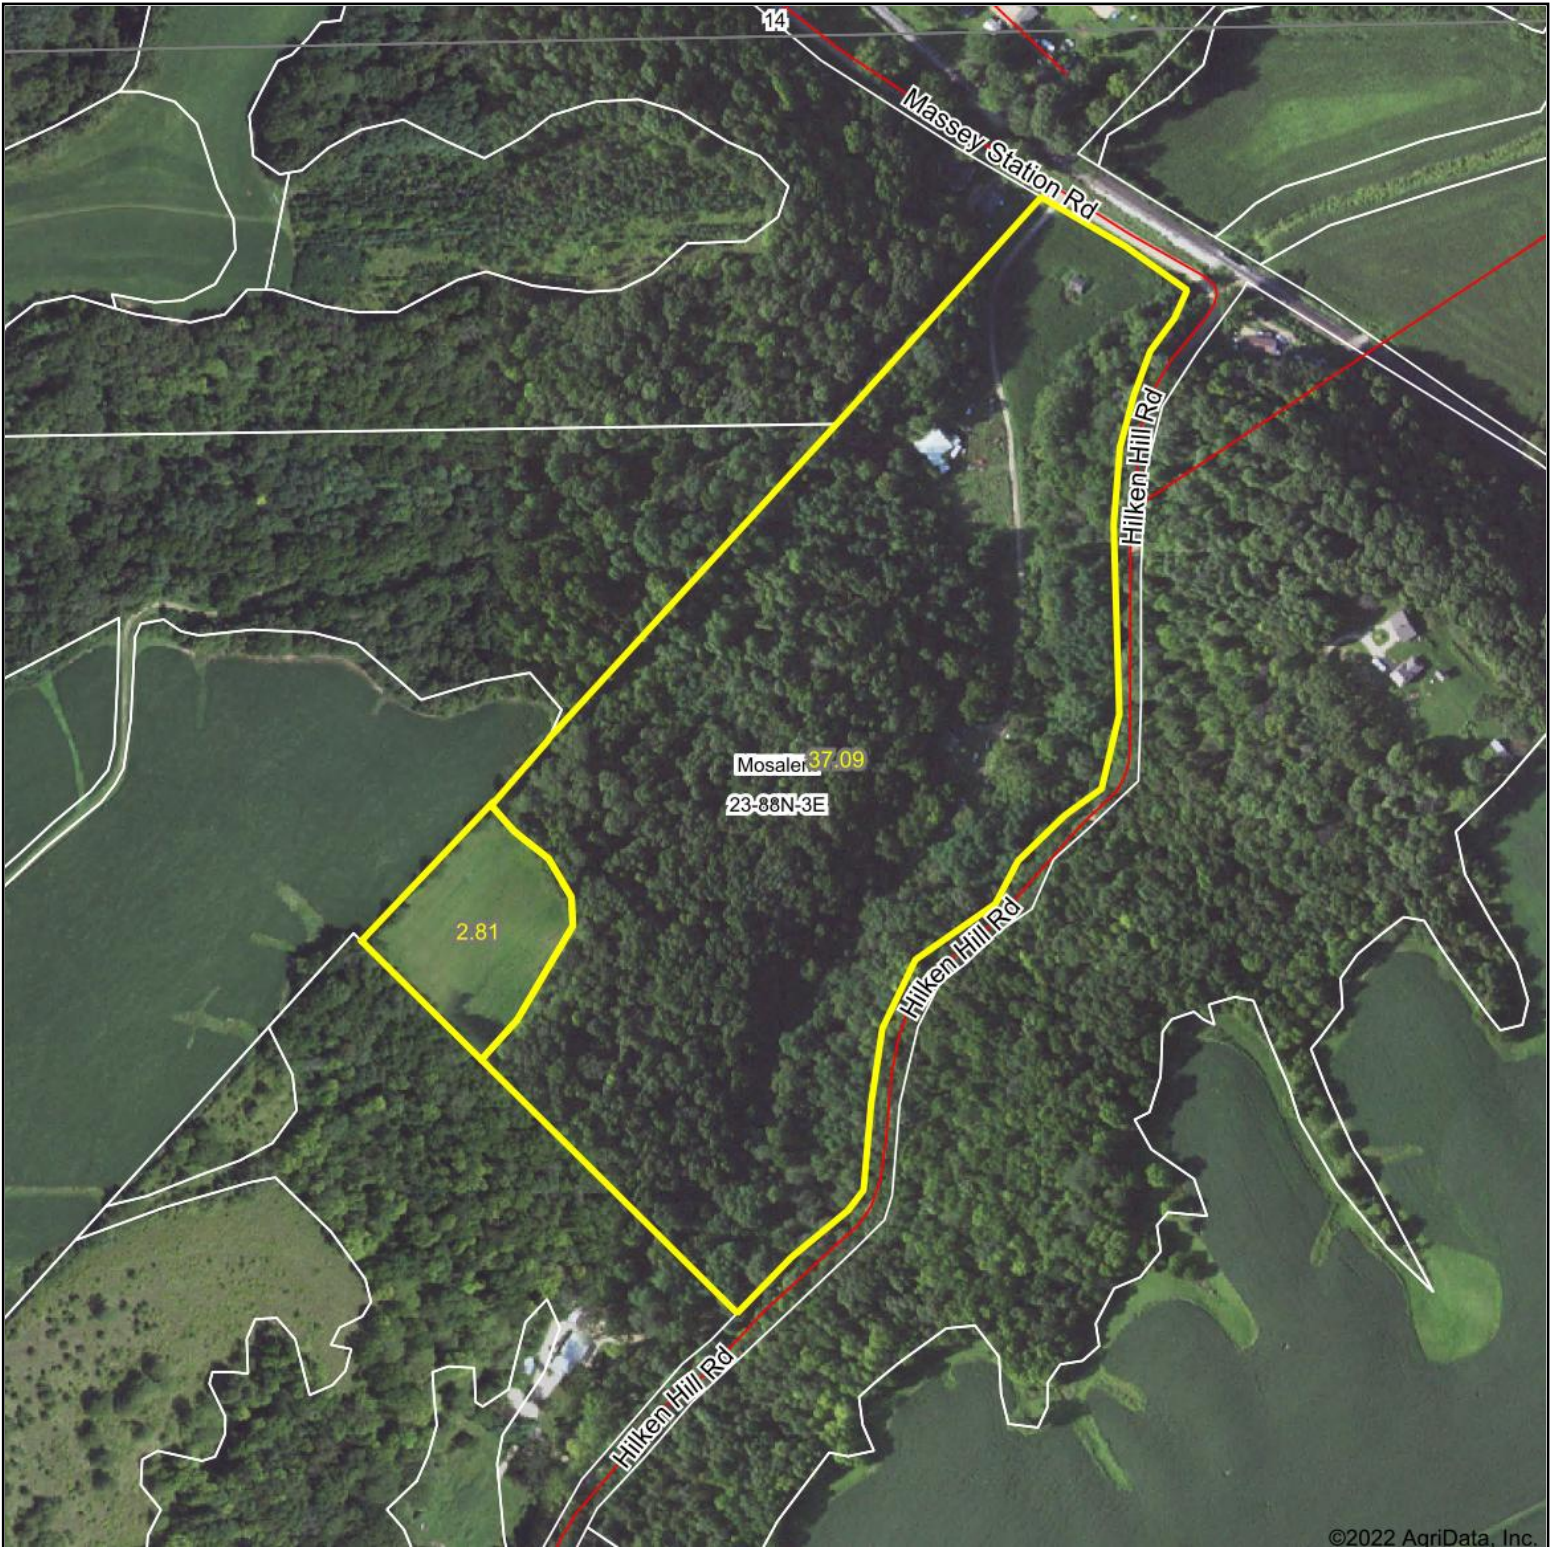

FSA Aerial Map

©2022 AgriData, Inc.

Map Center: 42° 25' 17.26, -90° 34' 53.77

23-88N-3E
Dubuque County
Iowa

10/3/2022

© AgriData, Inc. 2021 www.AgriDataInc.com

Field borders provided by Farm Service Agency as of 5/21/2008.