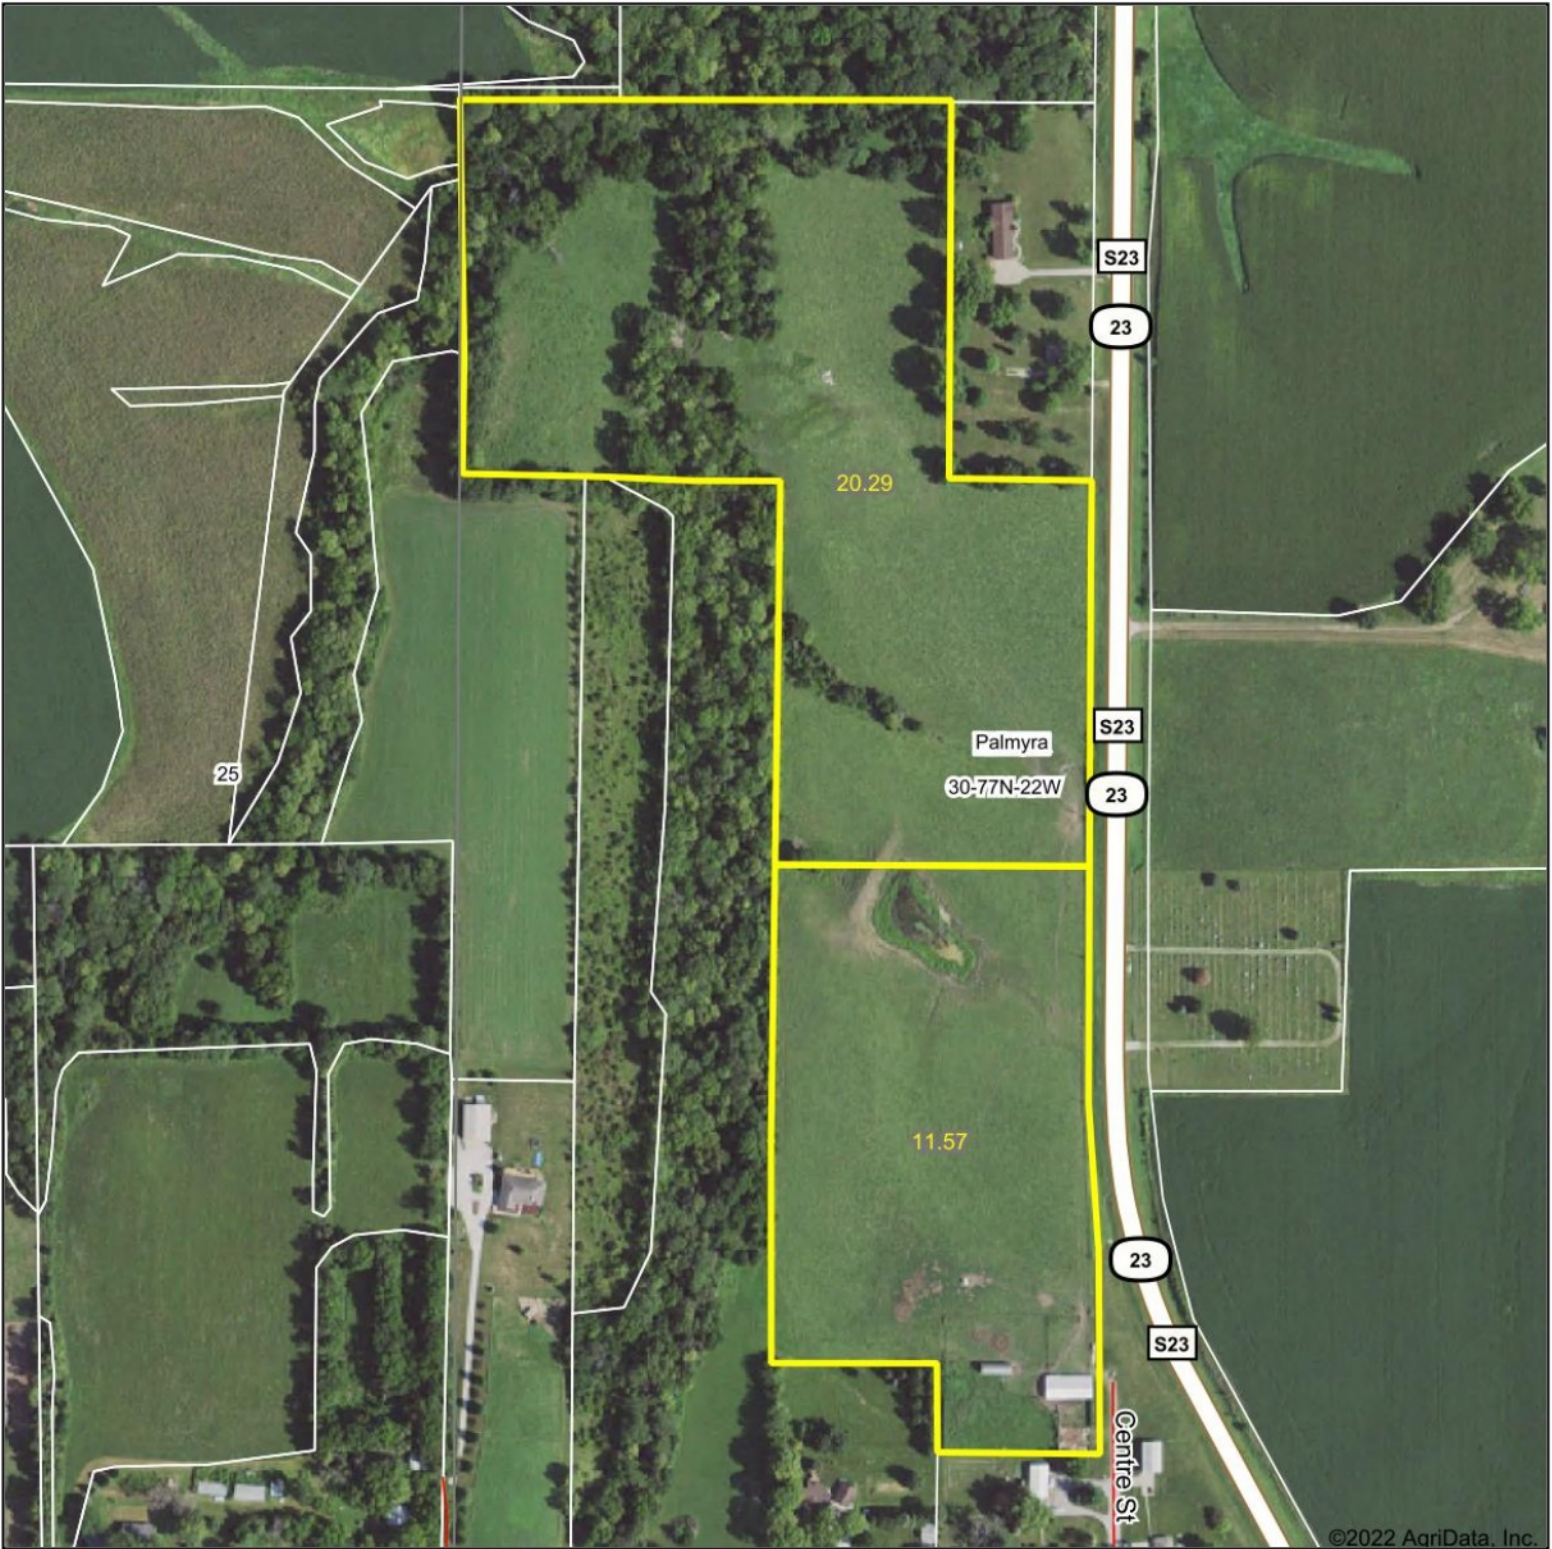

FSA Map

Map Center: 41° 26.4016', -93° 26.4459'

30-77N-22W
Warren County
Iowa

10/3/2022

© AgriData, Inc. 2021 www.AgriDataInc.com

Field borders provided by Farm Service Agency as of 5/21/2008.