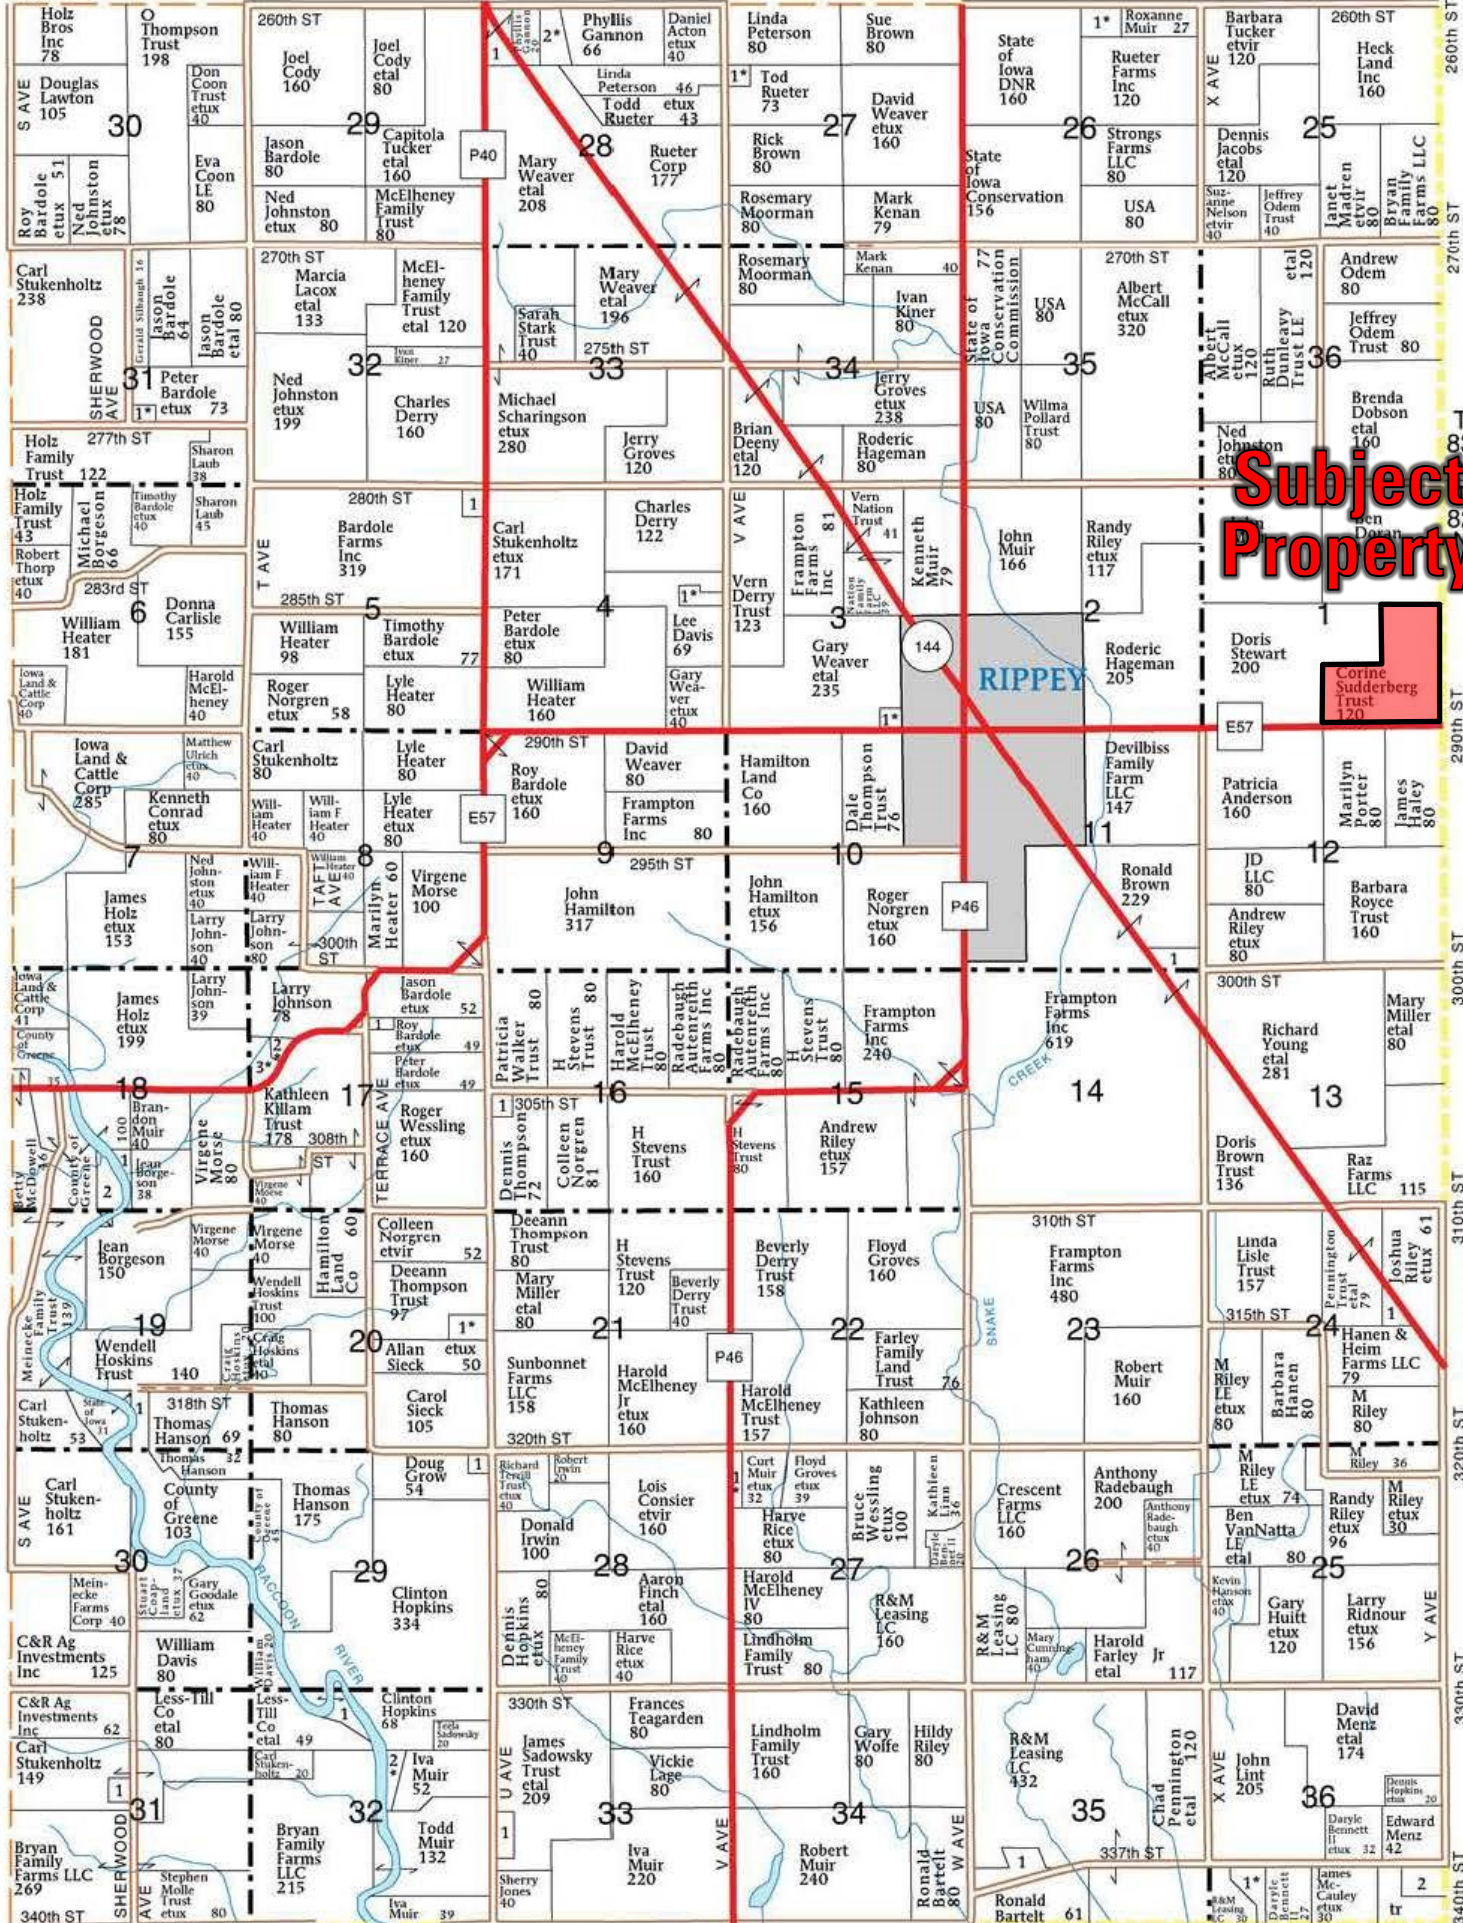

(Landowners)

JUNCTION TWP.

S AVE T AVE U AVE V AVE W AVE X AVE Y AVE

GRANT TWP.

FRANKLIN TWP.

Subject Property

Corine Sudderberg Trust

RIPPEY

SNAKE CREEK

WAGON RIVER