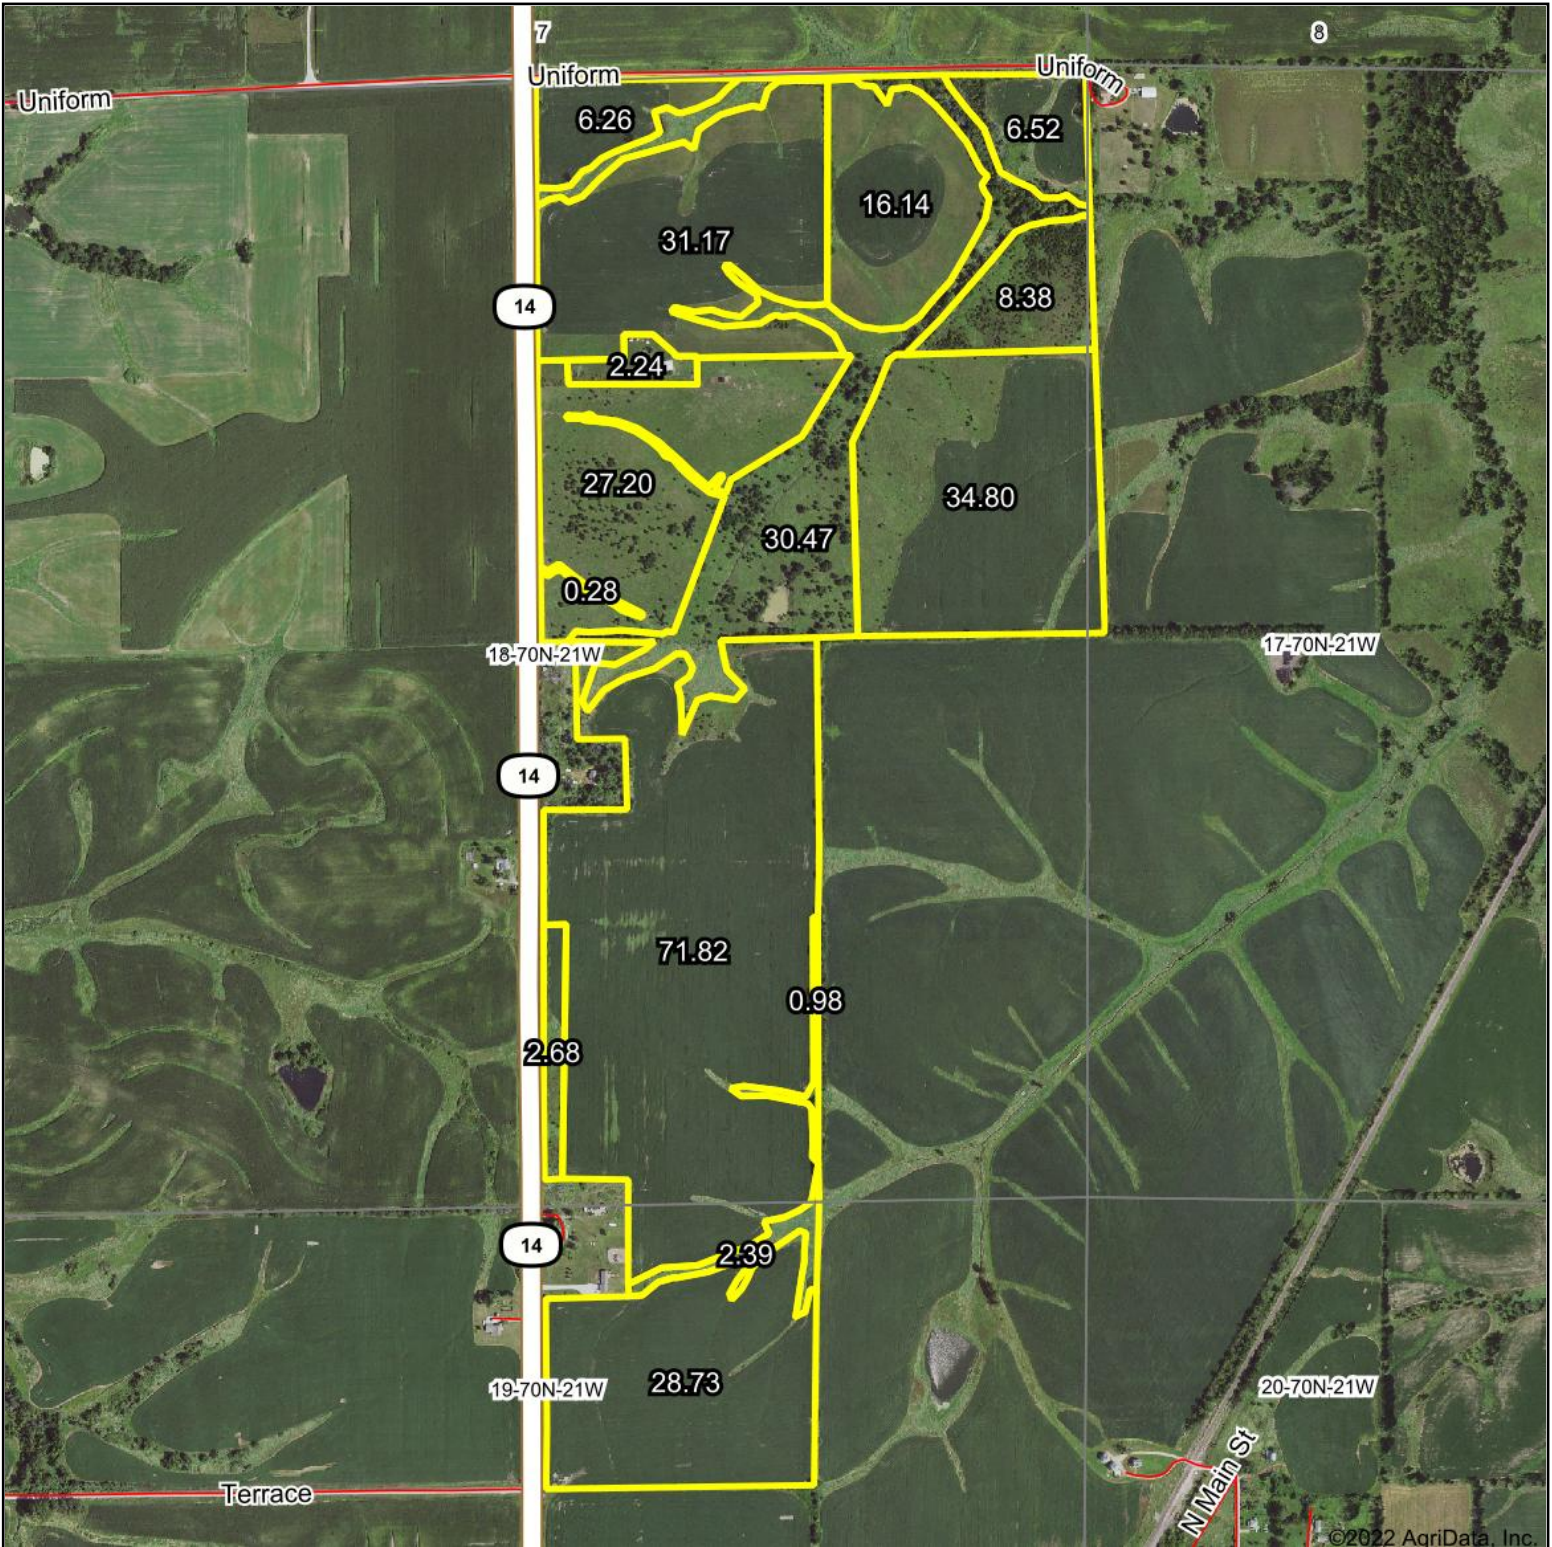

FSA Map

Map Center: 40° 51' 39.22, -93° 18' 47.75

18-70N-21W
Wayne County
Iowa

11/17/2022