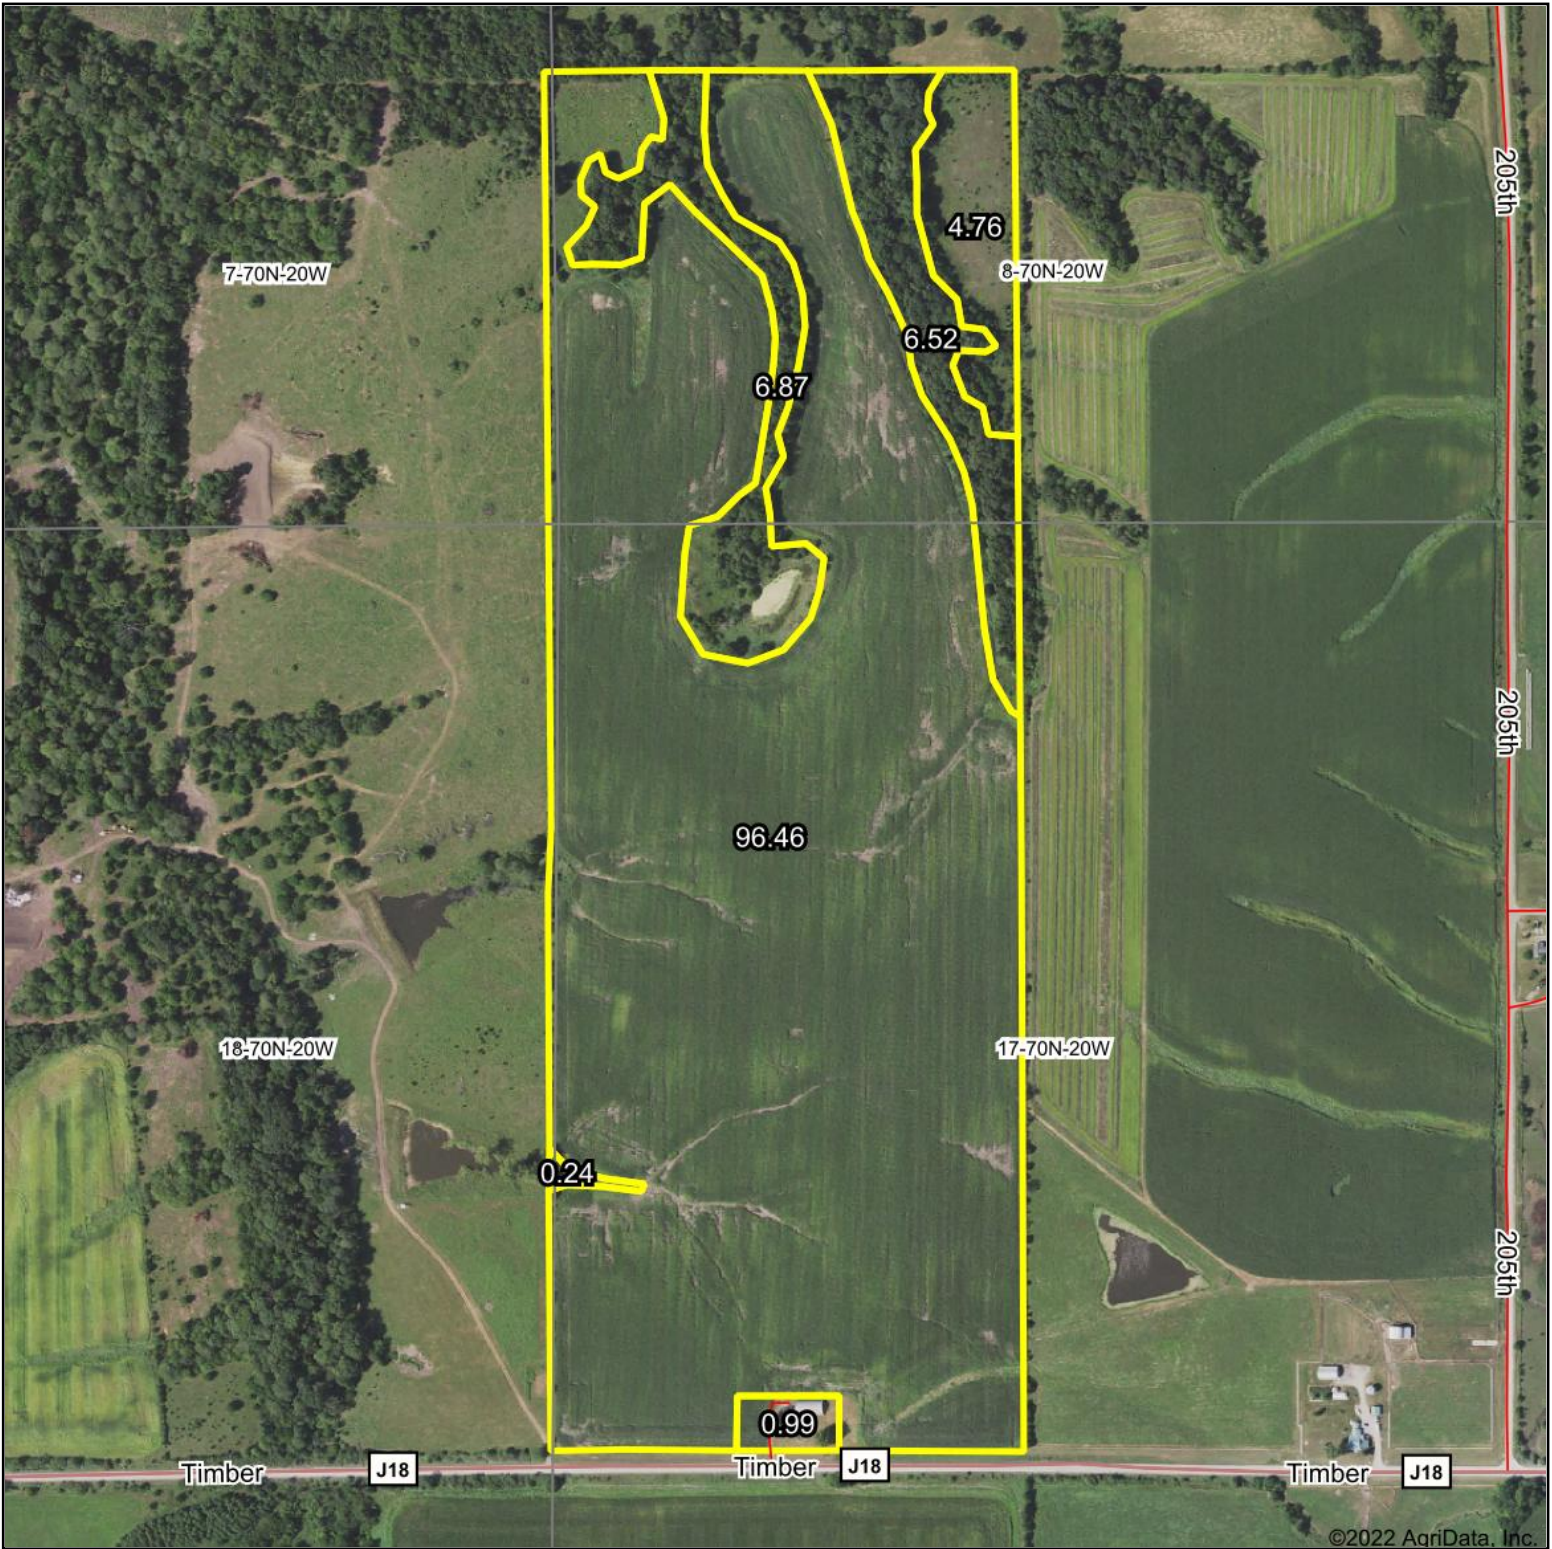

FSA Map

Map Center: 40° 52' 6.29, -93° 11' 25.96

17-70N-20W
Wayne County
Iowa

8/8/2022