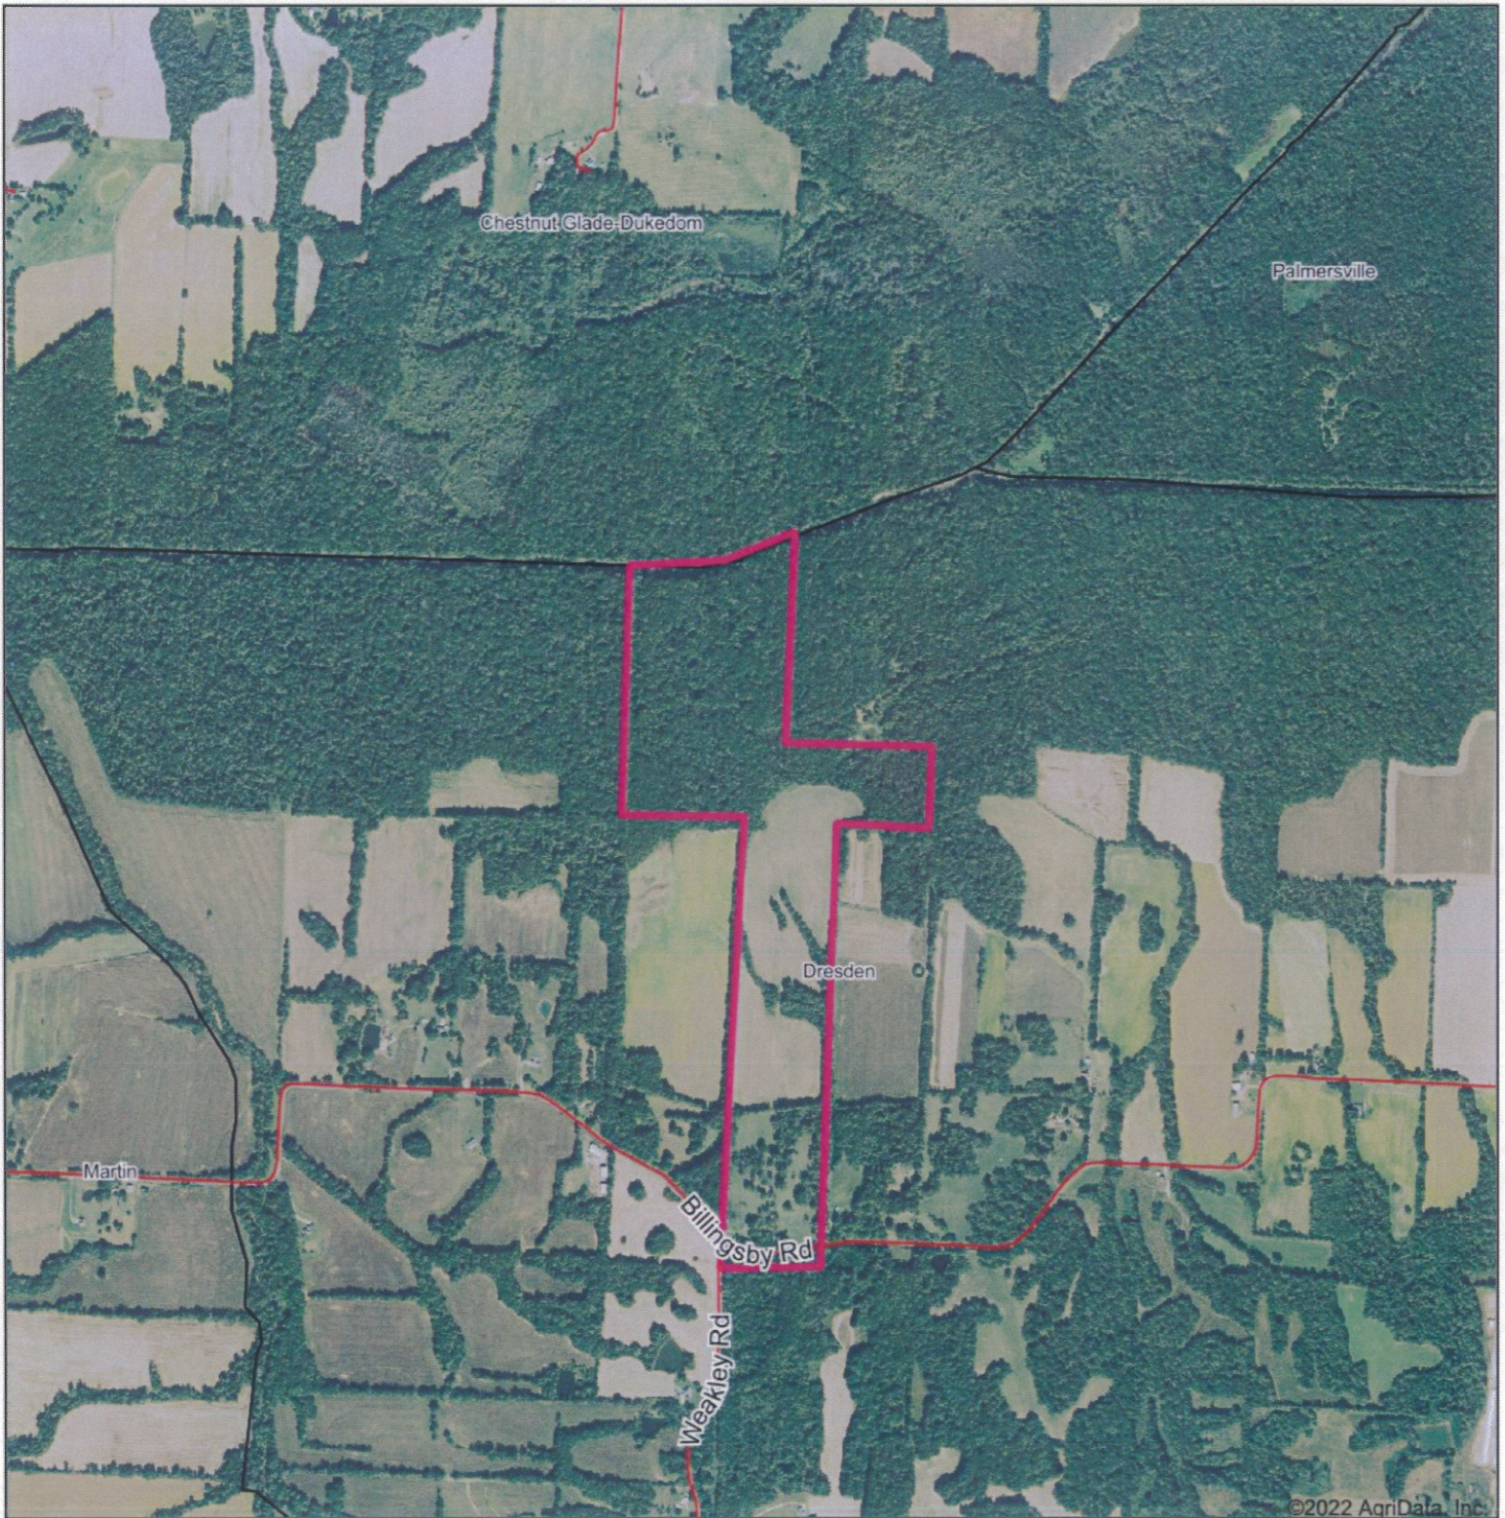

Aerial Map

Map Center: 36° 24' 4.93, -88° 45' 26

Weakley County
Tennessee

12/8/2022