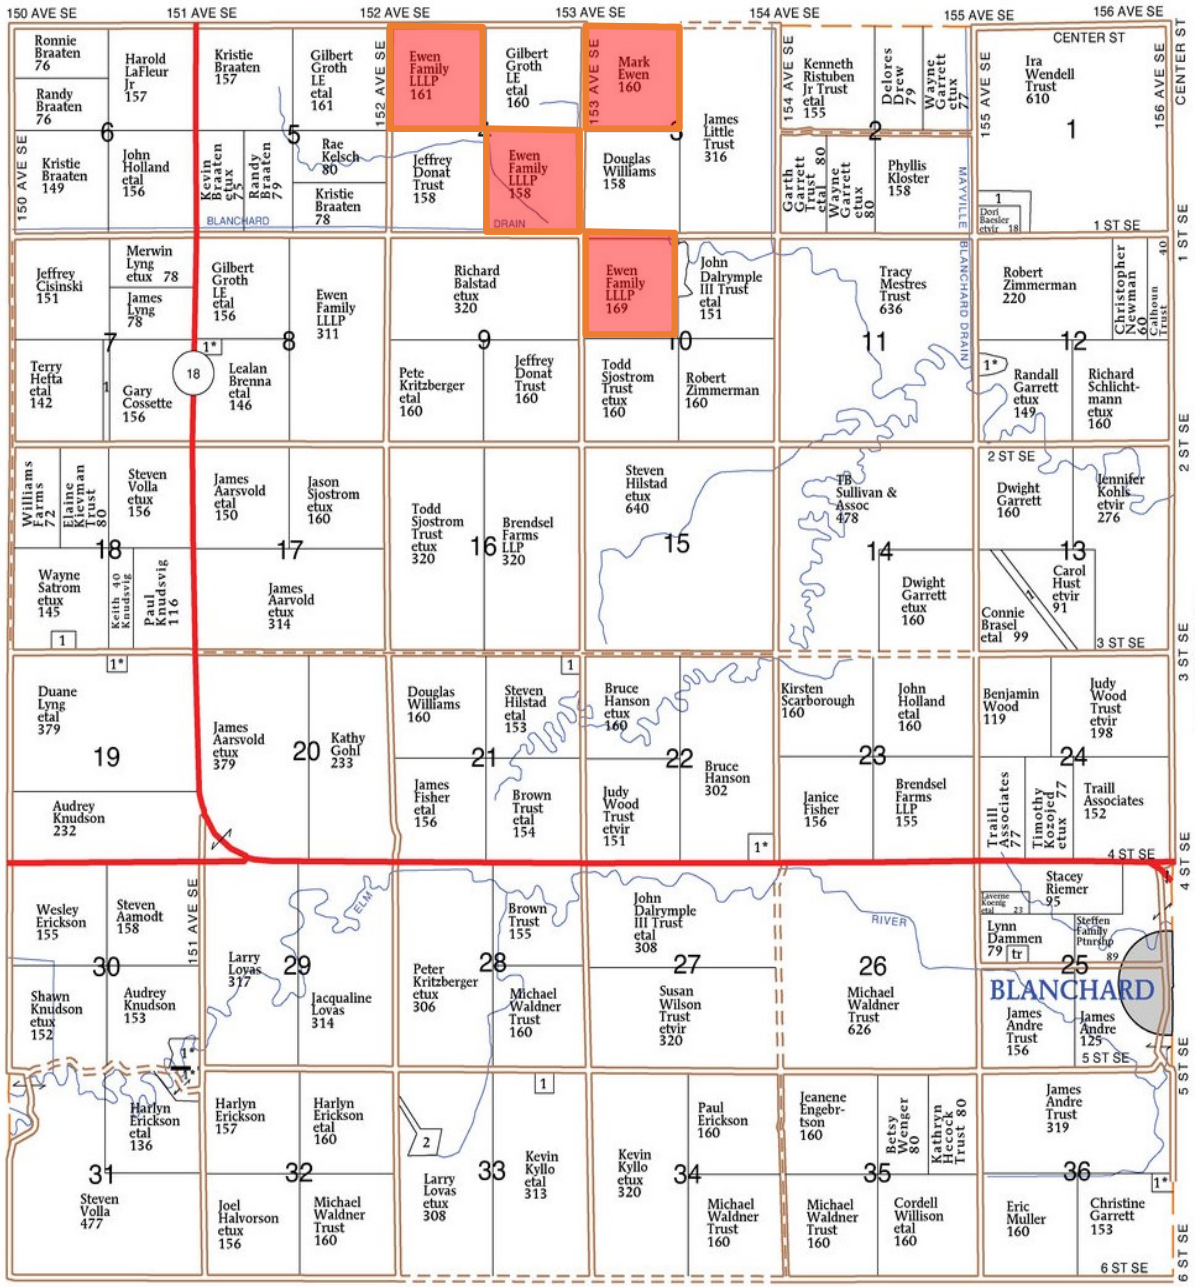

T-145-N

BLANCHARD PLAT

R-52-W

(Landowners)
MAYVILLE TWP.

GALESBURG TWP.

GREENFIELD TWP.