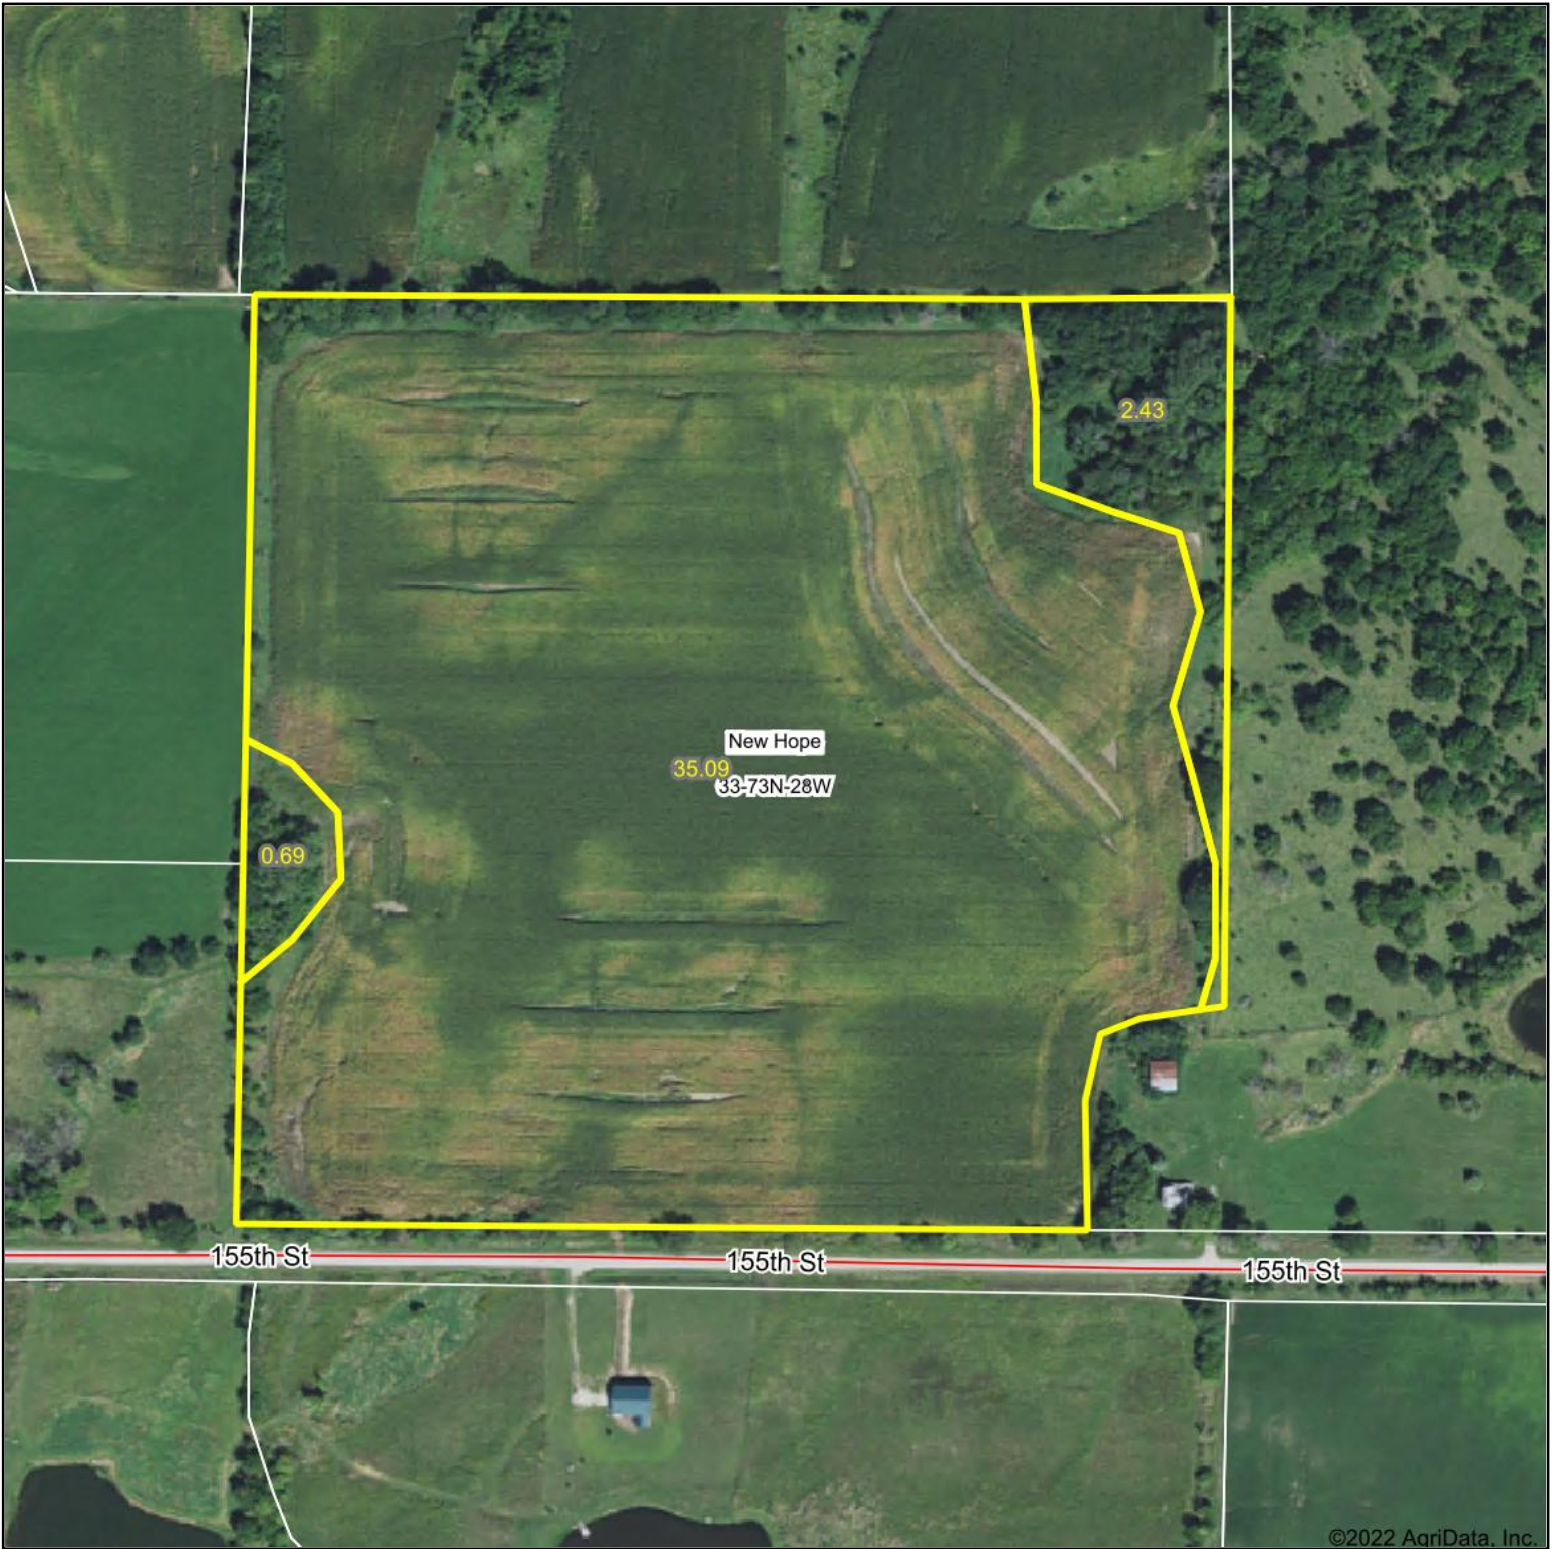

FSA Aerial Map

©2022 AgriData, Inc.

Map Center: 41° 4' 45.32, -94° 4' 59.25

33-73N-28W
Union County
Iowa

12/27/2022

Field borders provided by Farm Service Agency as of 5/21/2008.