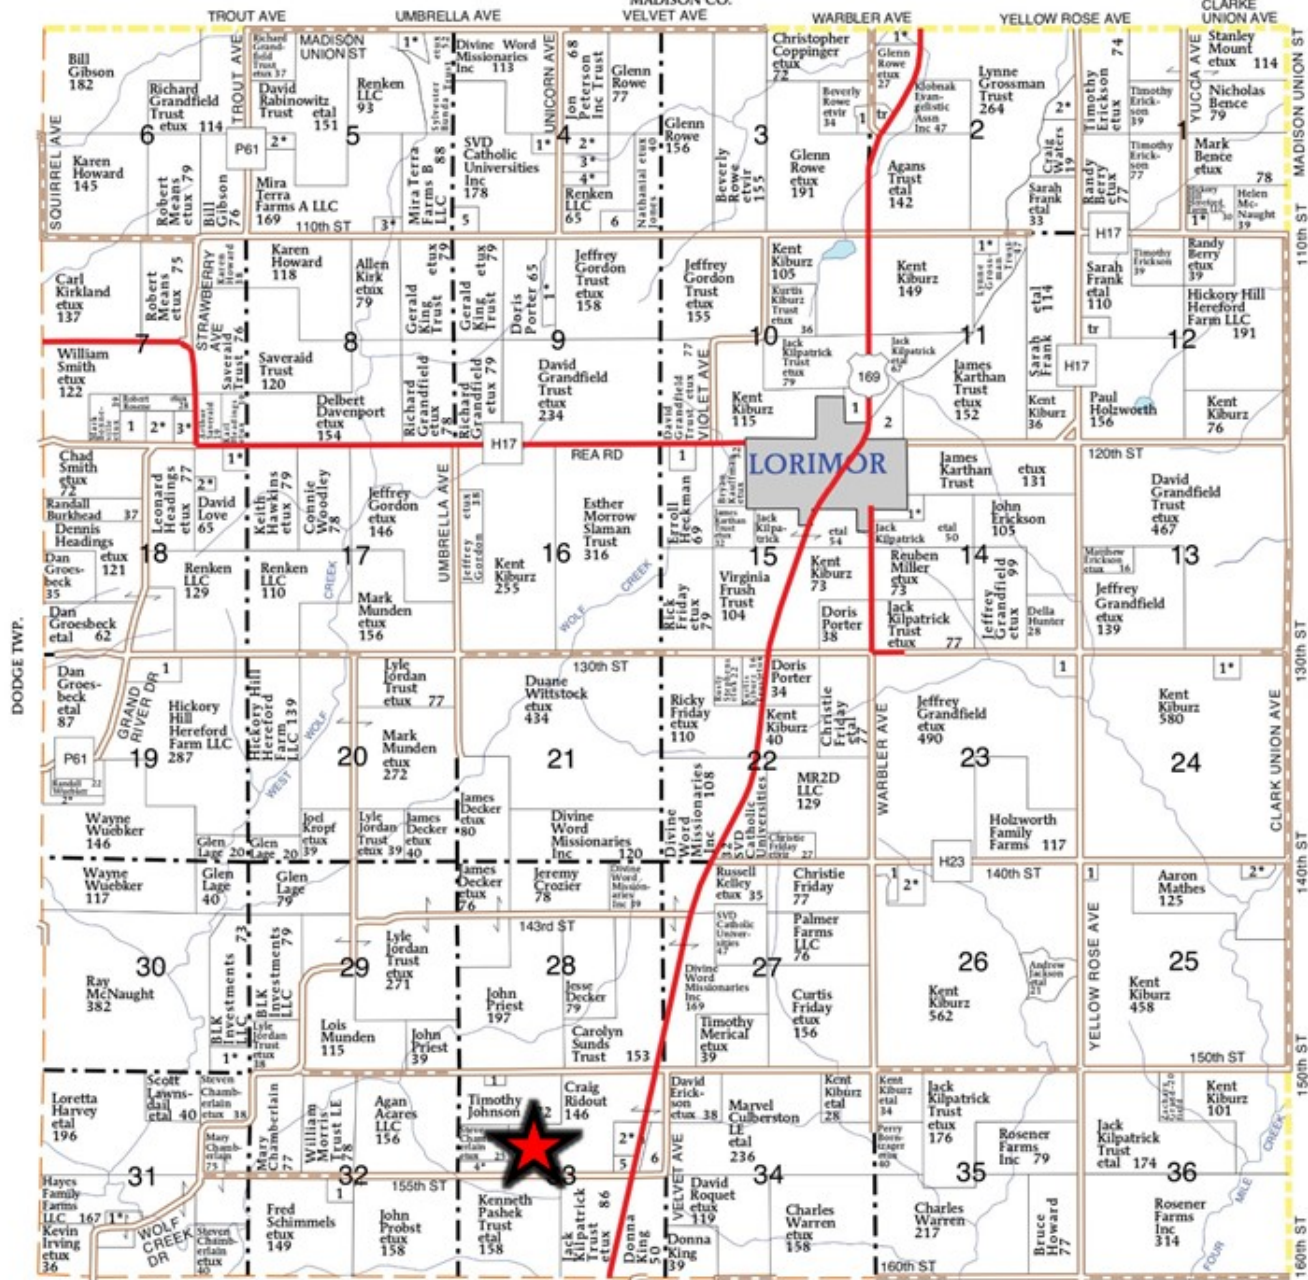

T-73-N

NEW HOPE PLAT

(Landowners)

R-28-W

MADISON CO.
VELVET AVE

JONES TWP.