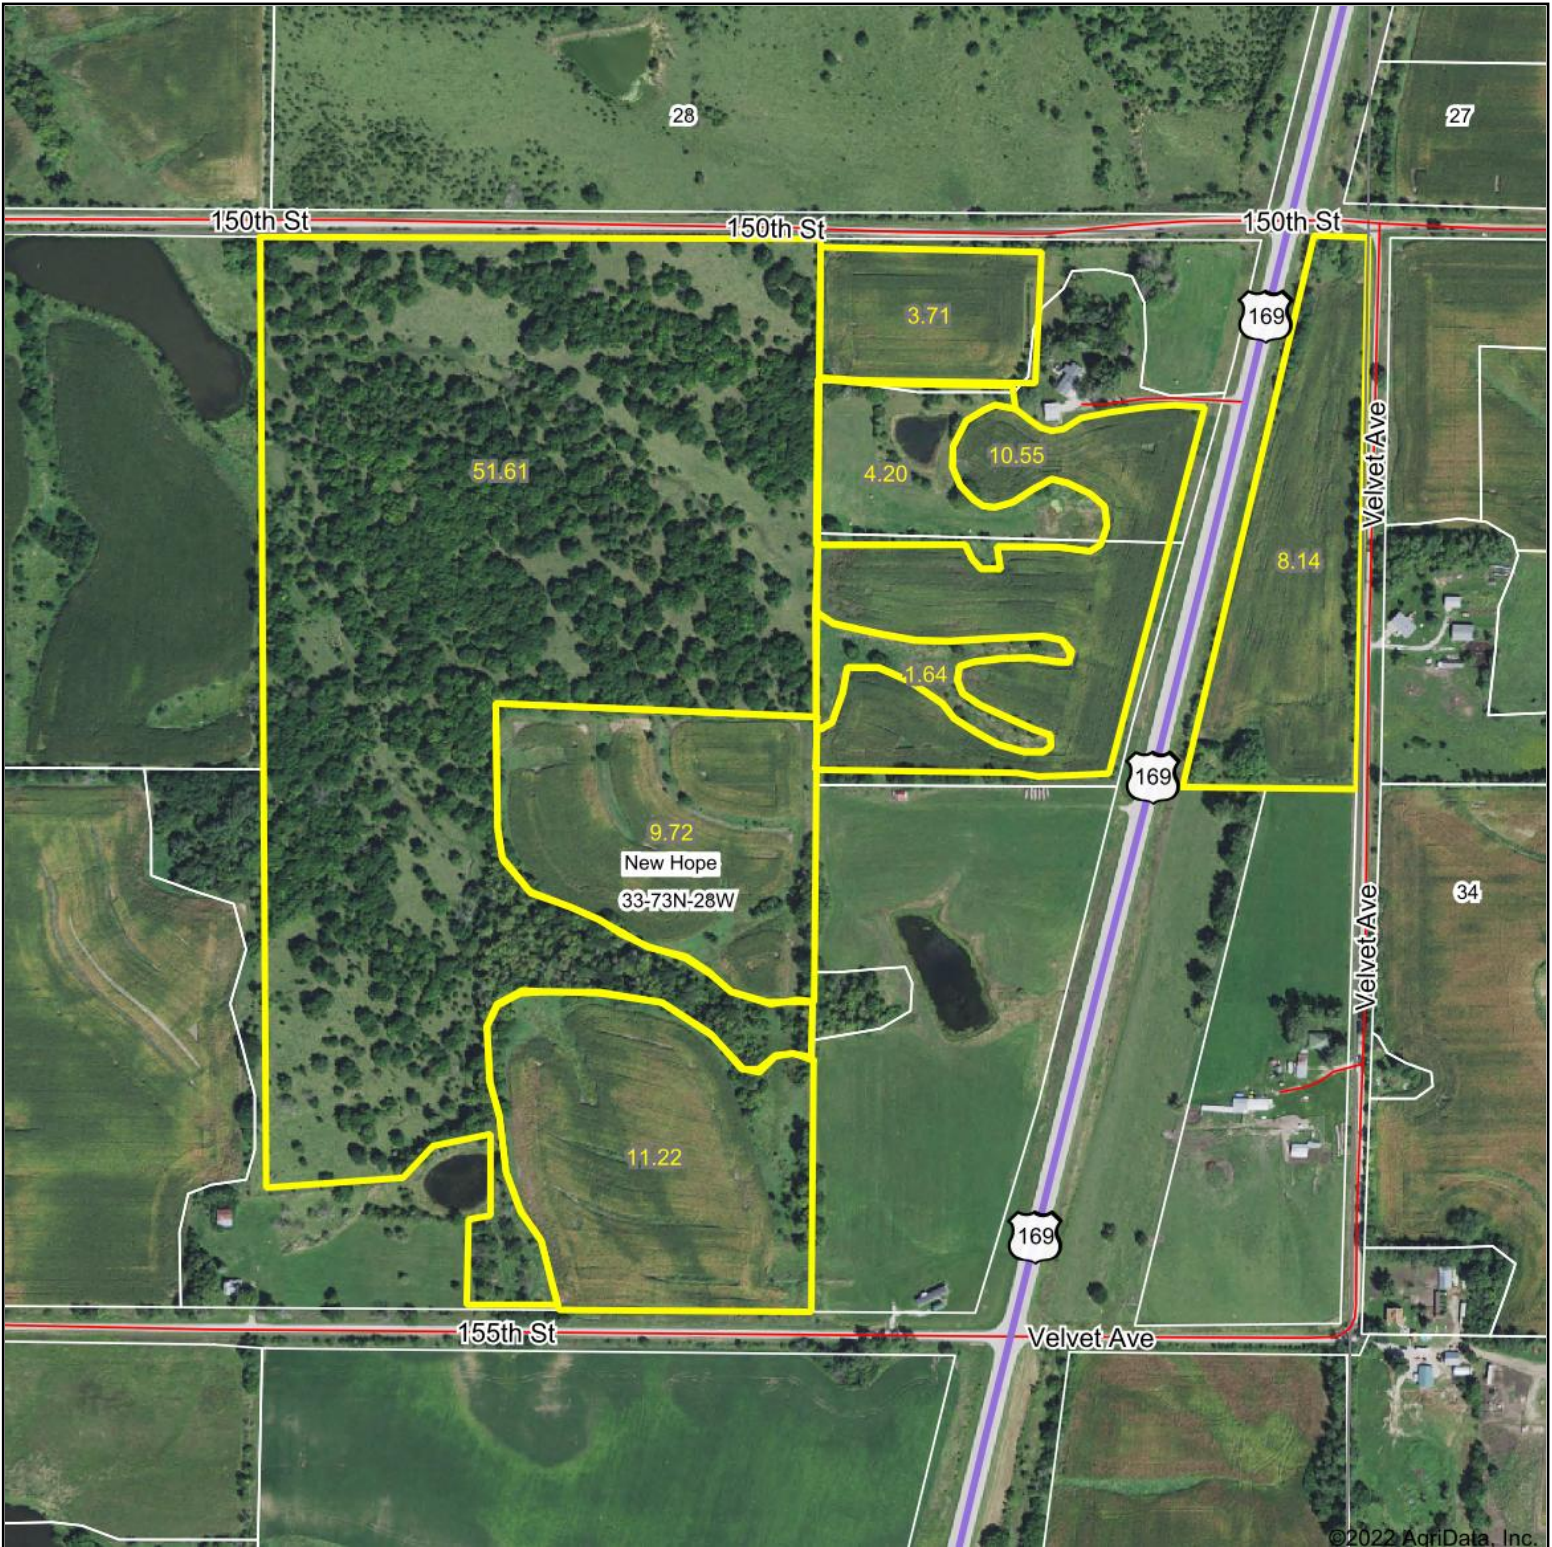

FSA Aerial Map

Map Center: 41° 4' 51.84, -94° 4' 35.35

33-73N-28W
Union County
Iowa

12/27/2022

Field borders provided by Farm Service Agency as of 5/21/2008.