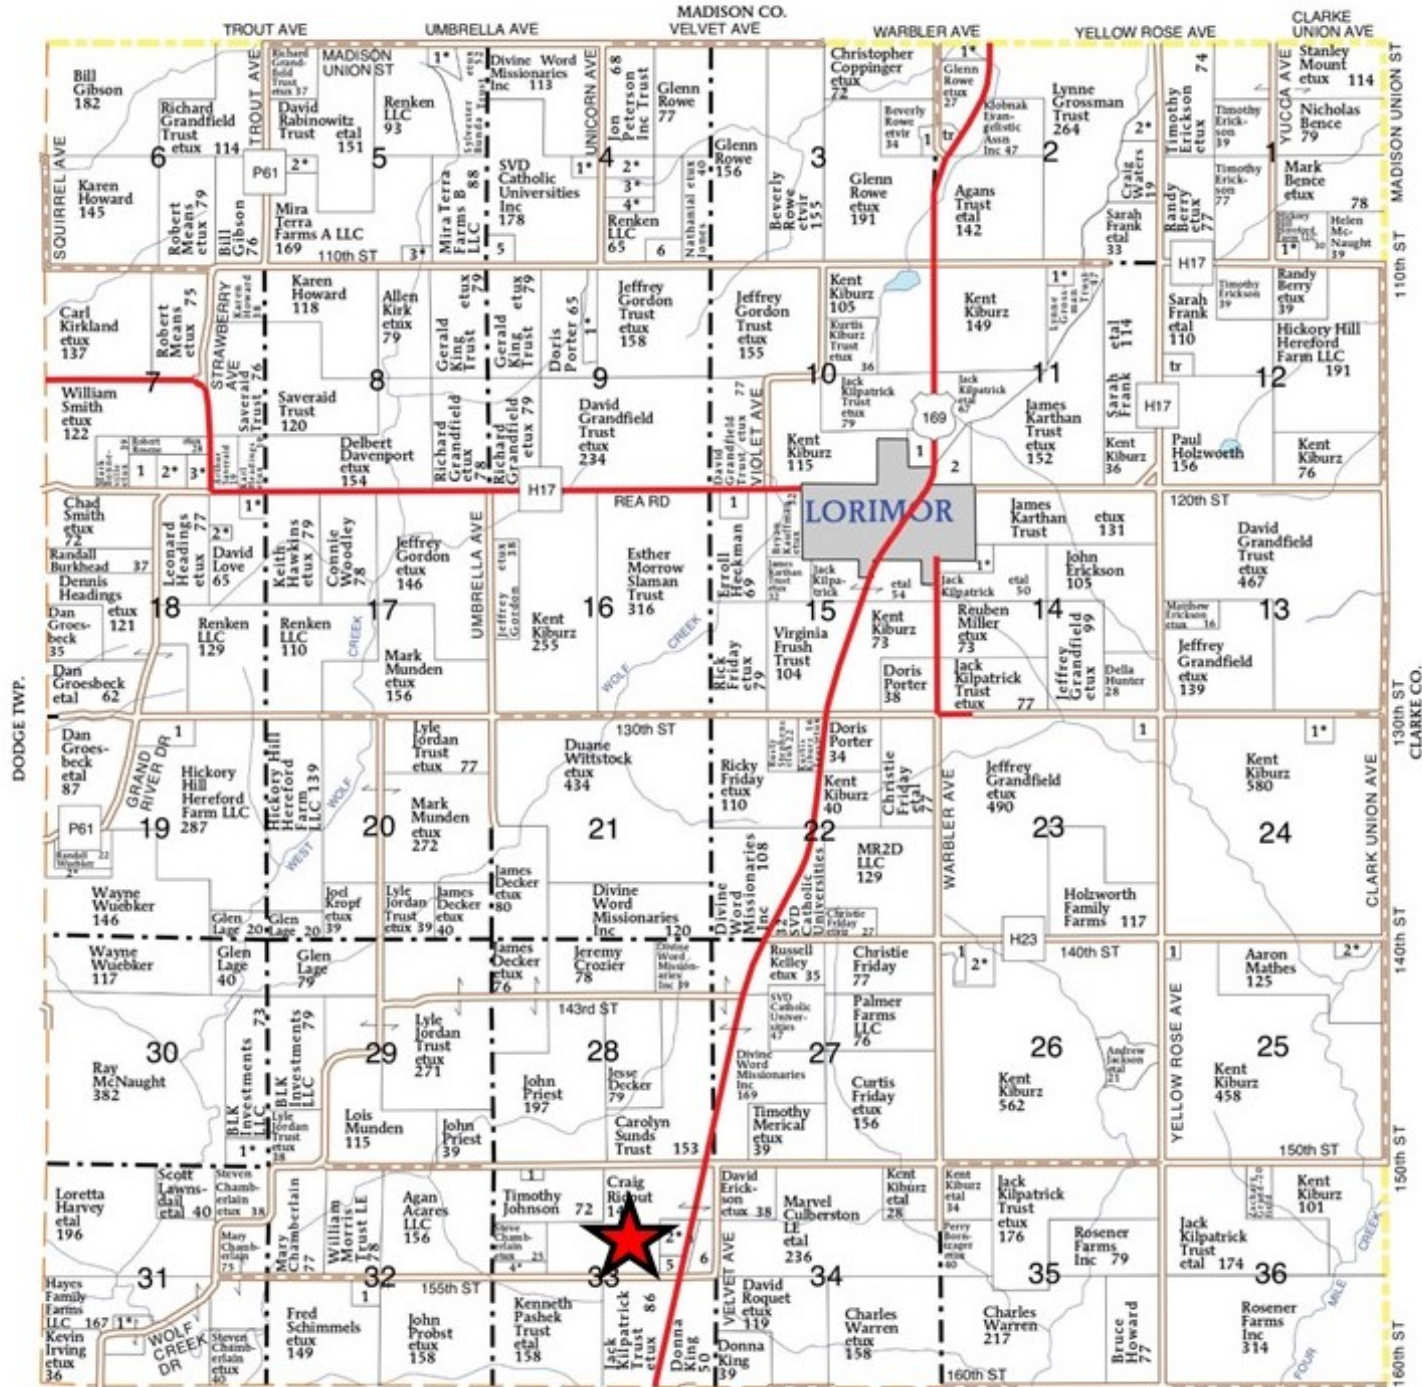

T-73-N

NEW HOPE PLAT

R-28-W

(Landowners)

JONES TWP.