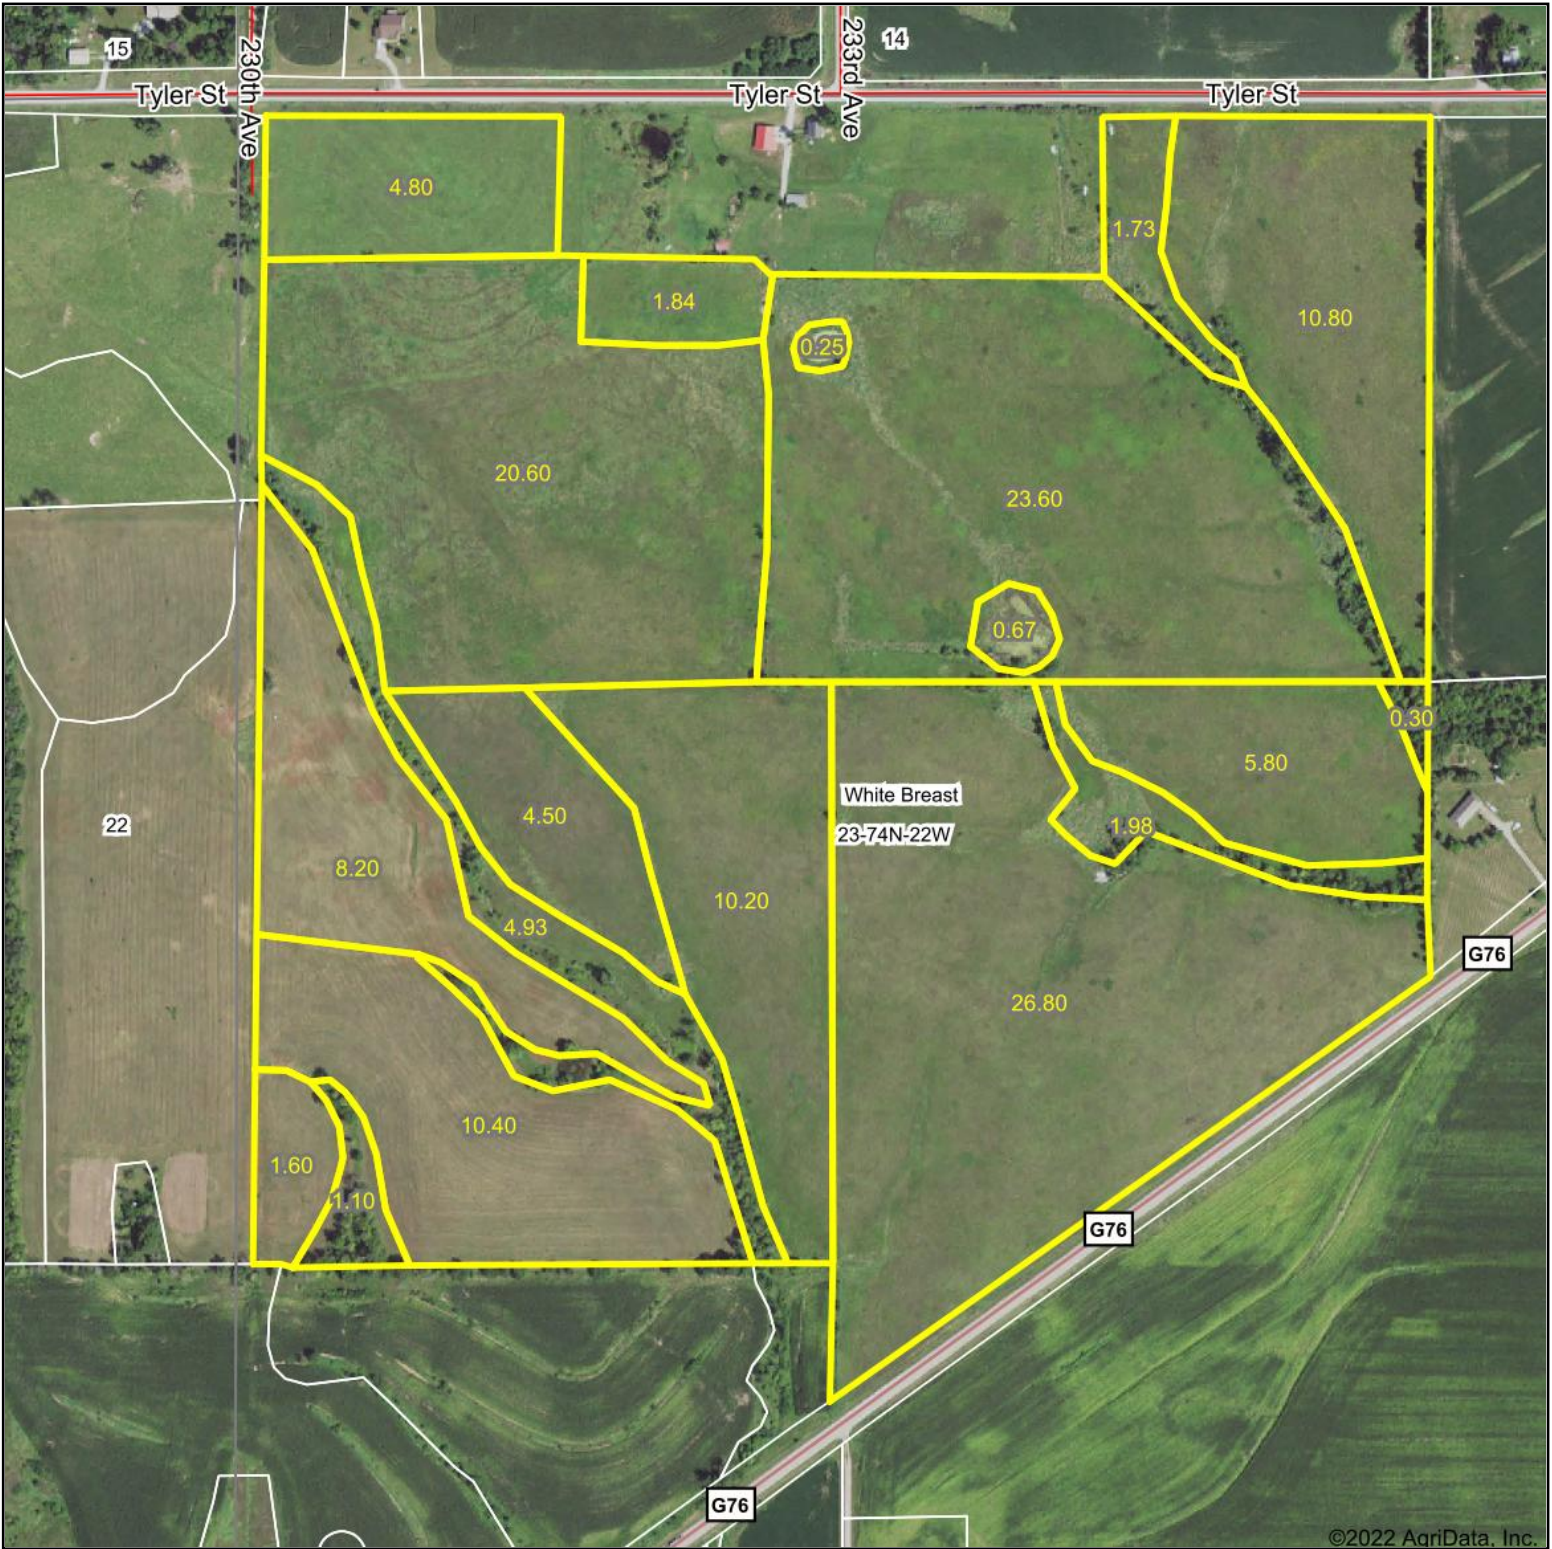

FSA Map

©2022 AgriData, Inc.

Map Center: 41° 11.9857', -93° 21.7151'

23-74N-22W
Warren County
Iowa

12/21/2022

© AgriData, Inc. 2021 www.AgriDataInc.com

Field borders provided by Farm Service Agency as of 5/21/2008.