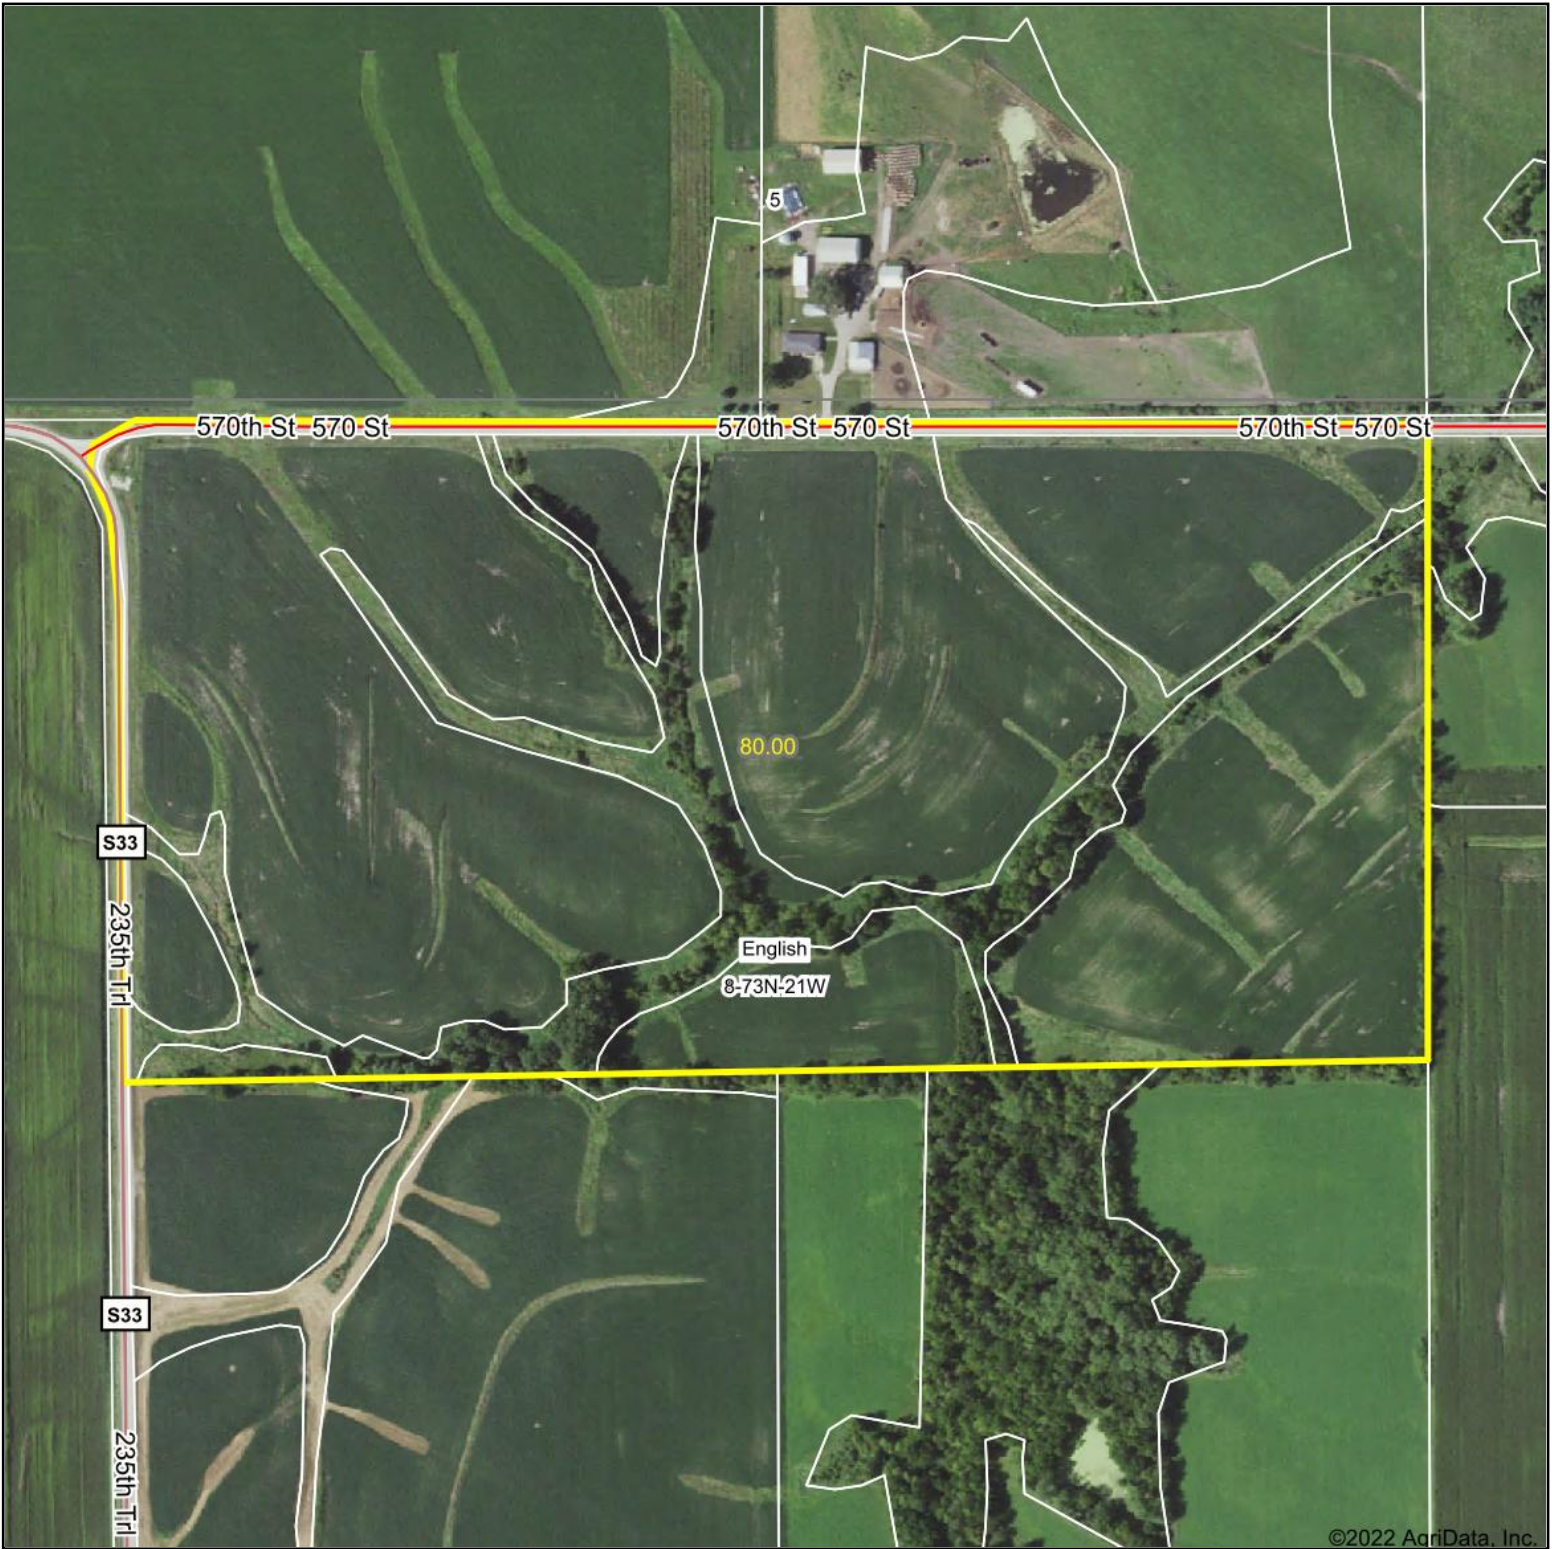

Aerial Map

Map Center: 41° 8.6555', -93° 17.9524'

8-73N-21W
Lucas County
Iowa

12/20/2022

© AgriData, Inc. 2021 www.AgriDataInc.com

Field borders provided by Farm Service Agency as of 5/21/2008.