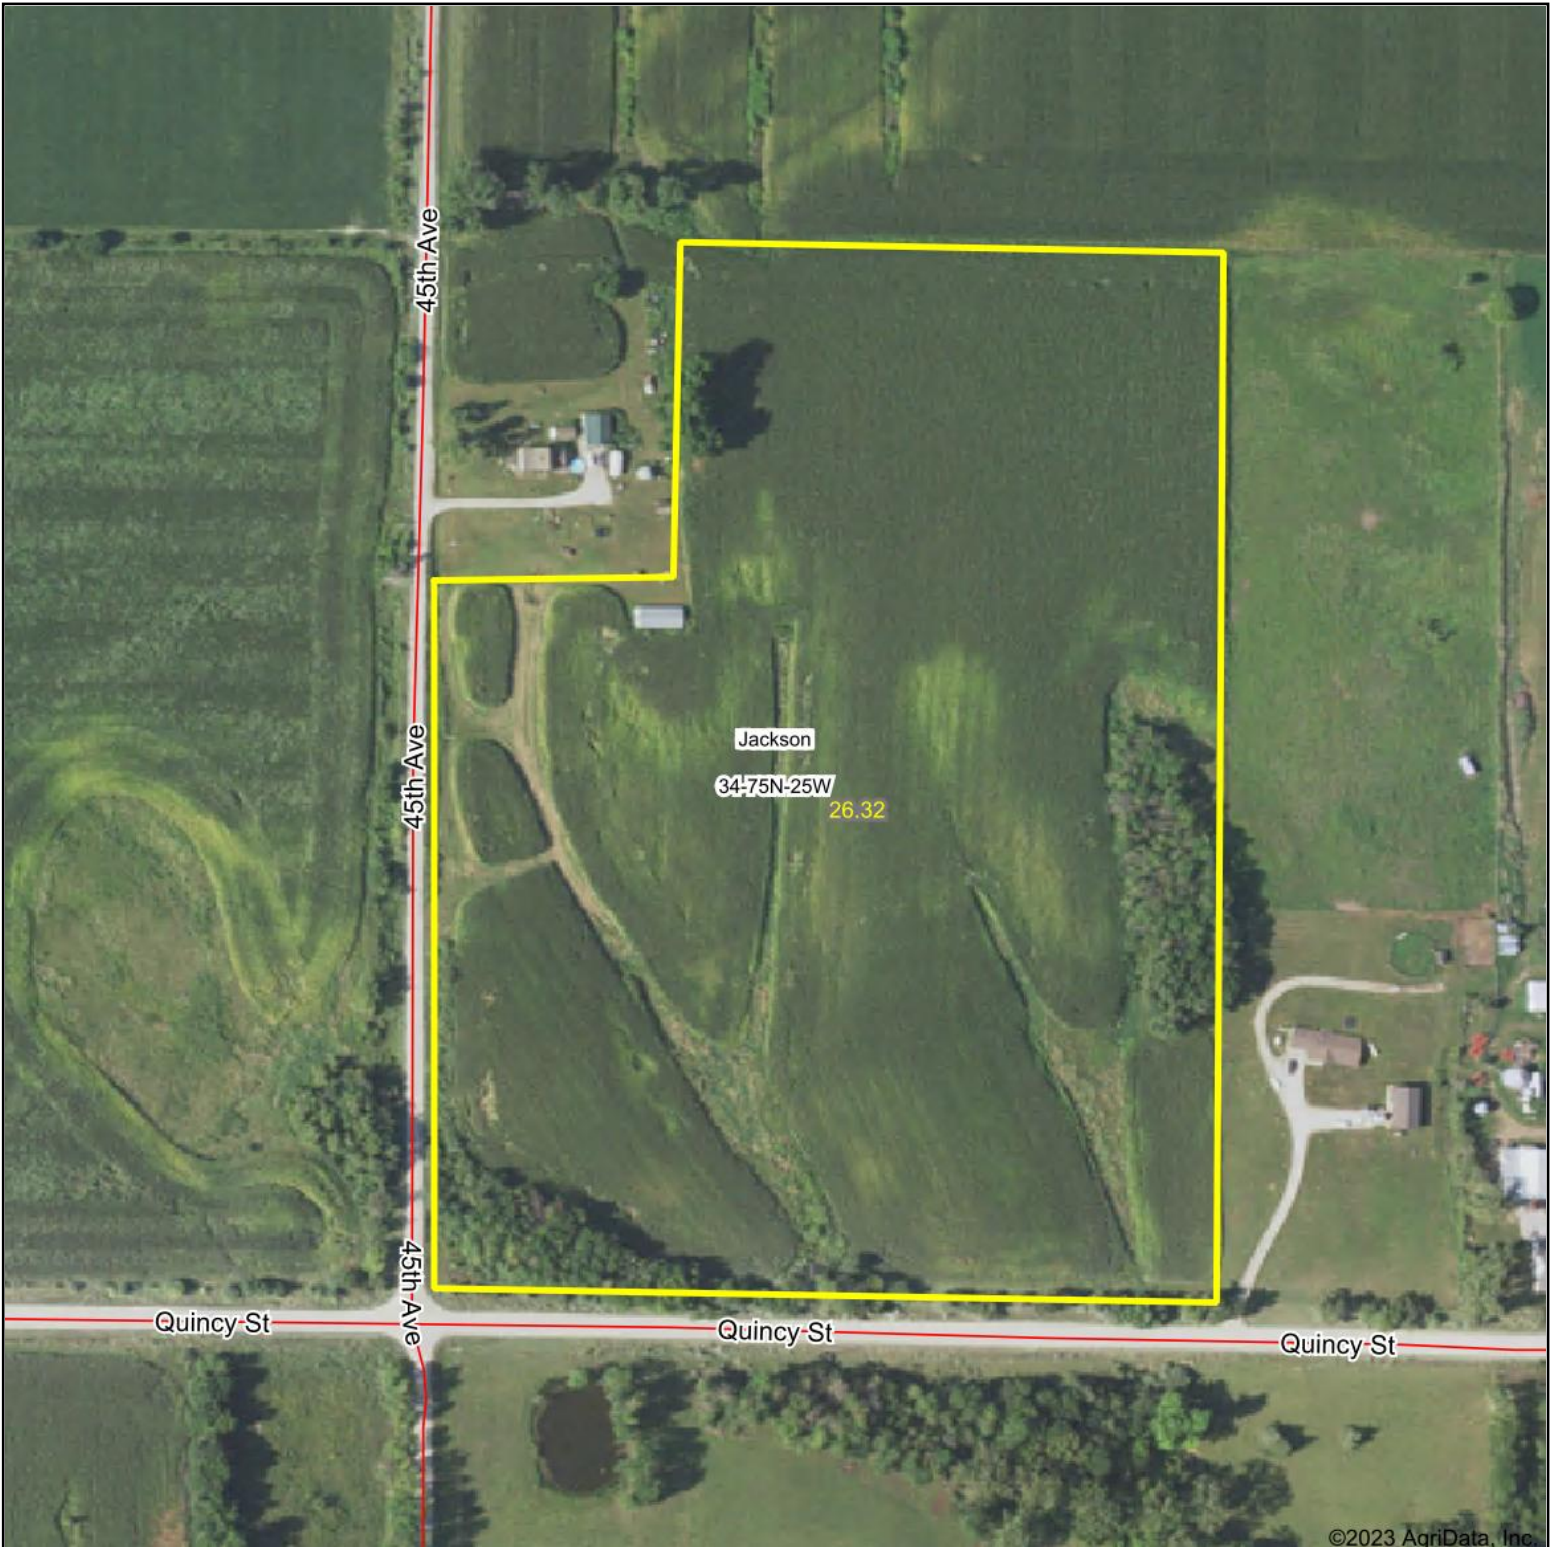

Aerial Map

©2023 AgriData, Inc.

Map Center: 41° 15' 30.74, -93° 43' 13.39

34-75N-25W
Warren County
Iowa

1/2/2023

© AgriData, Inc. 2021 www.AgriDataInc.com