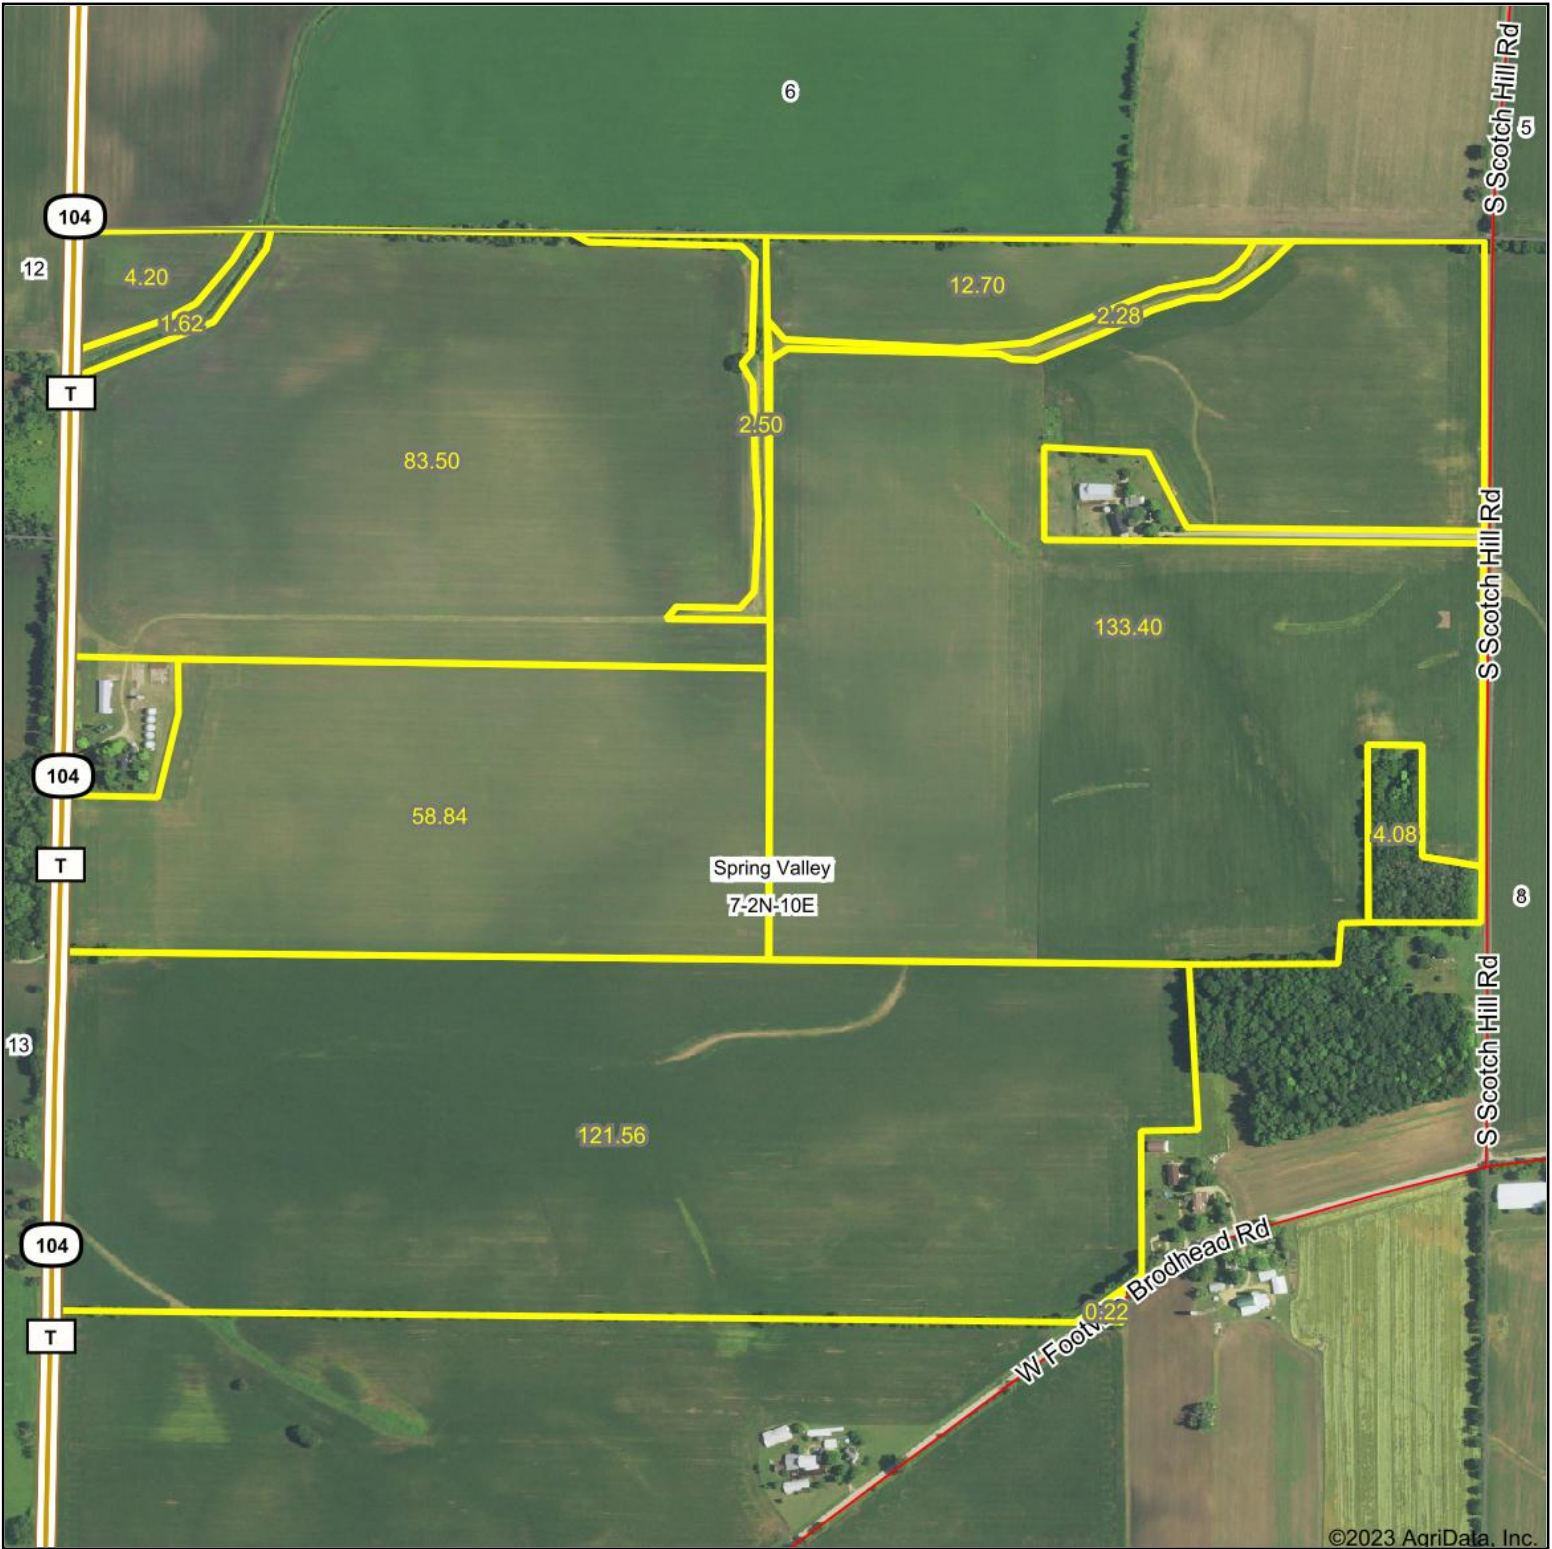

FSA Aerial Map

©2023 AgriData, Inc.

Map Center: 42° 39' 10.88, -89° 21' 27.07

7-2N-10E
Rock County
Wisconsin

1/5/2023