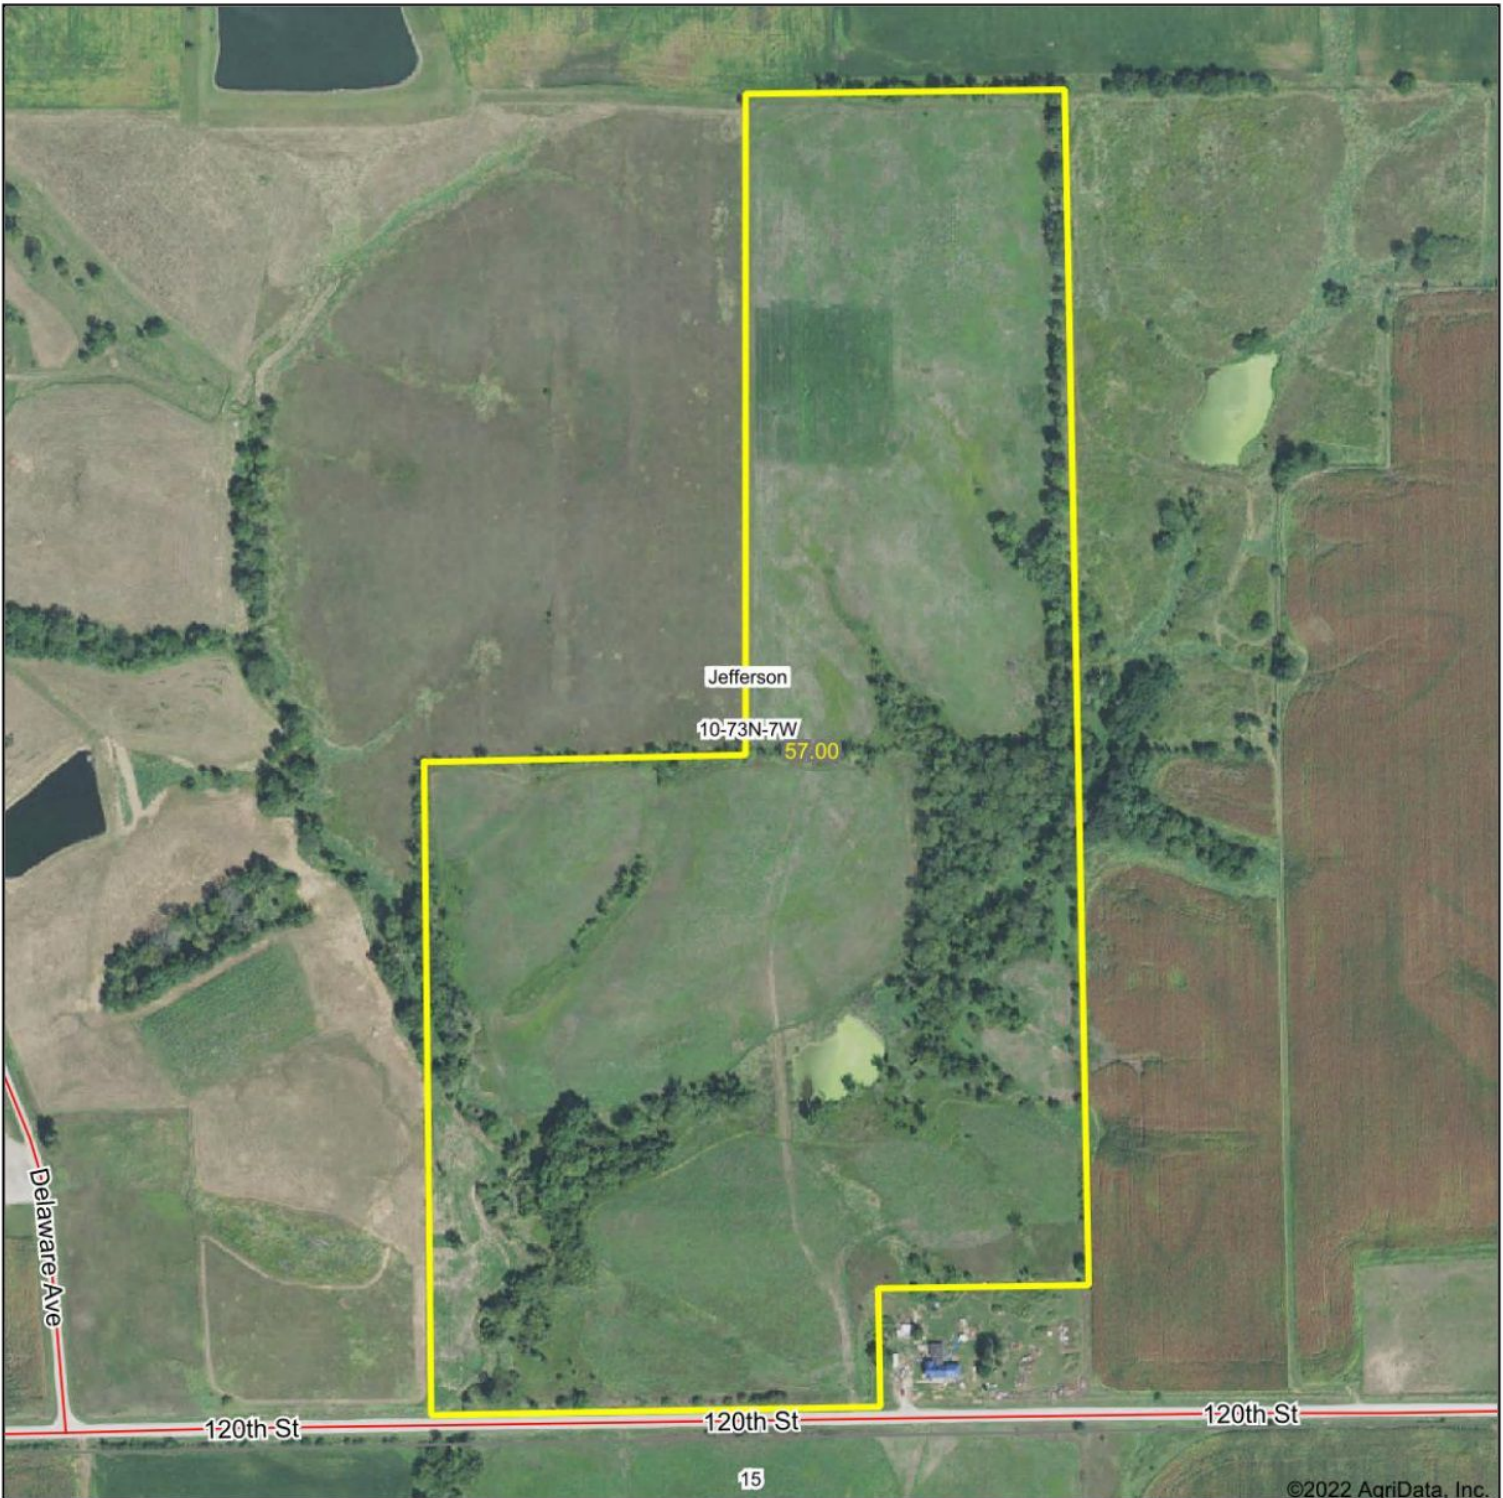

Aerial Map

Map Center: 41° 8' 16.88, -91° 38' 48.22

10-73N-7W
Henry County
Iowa

7/5/2022