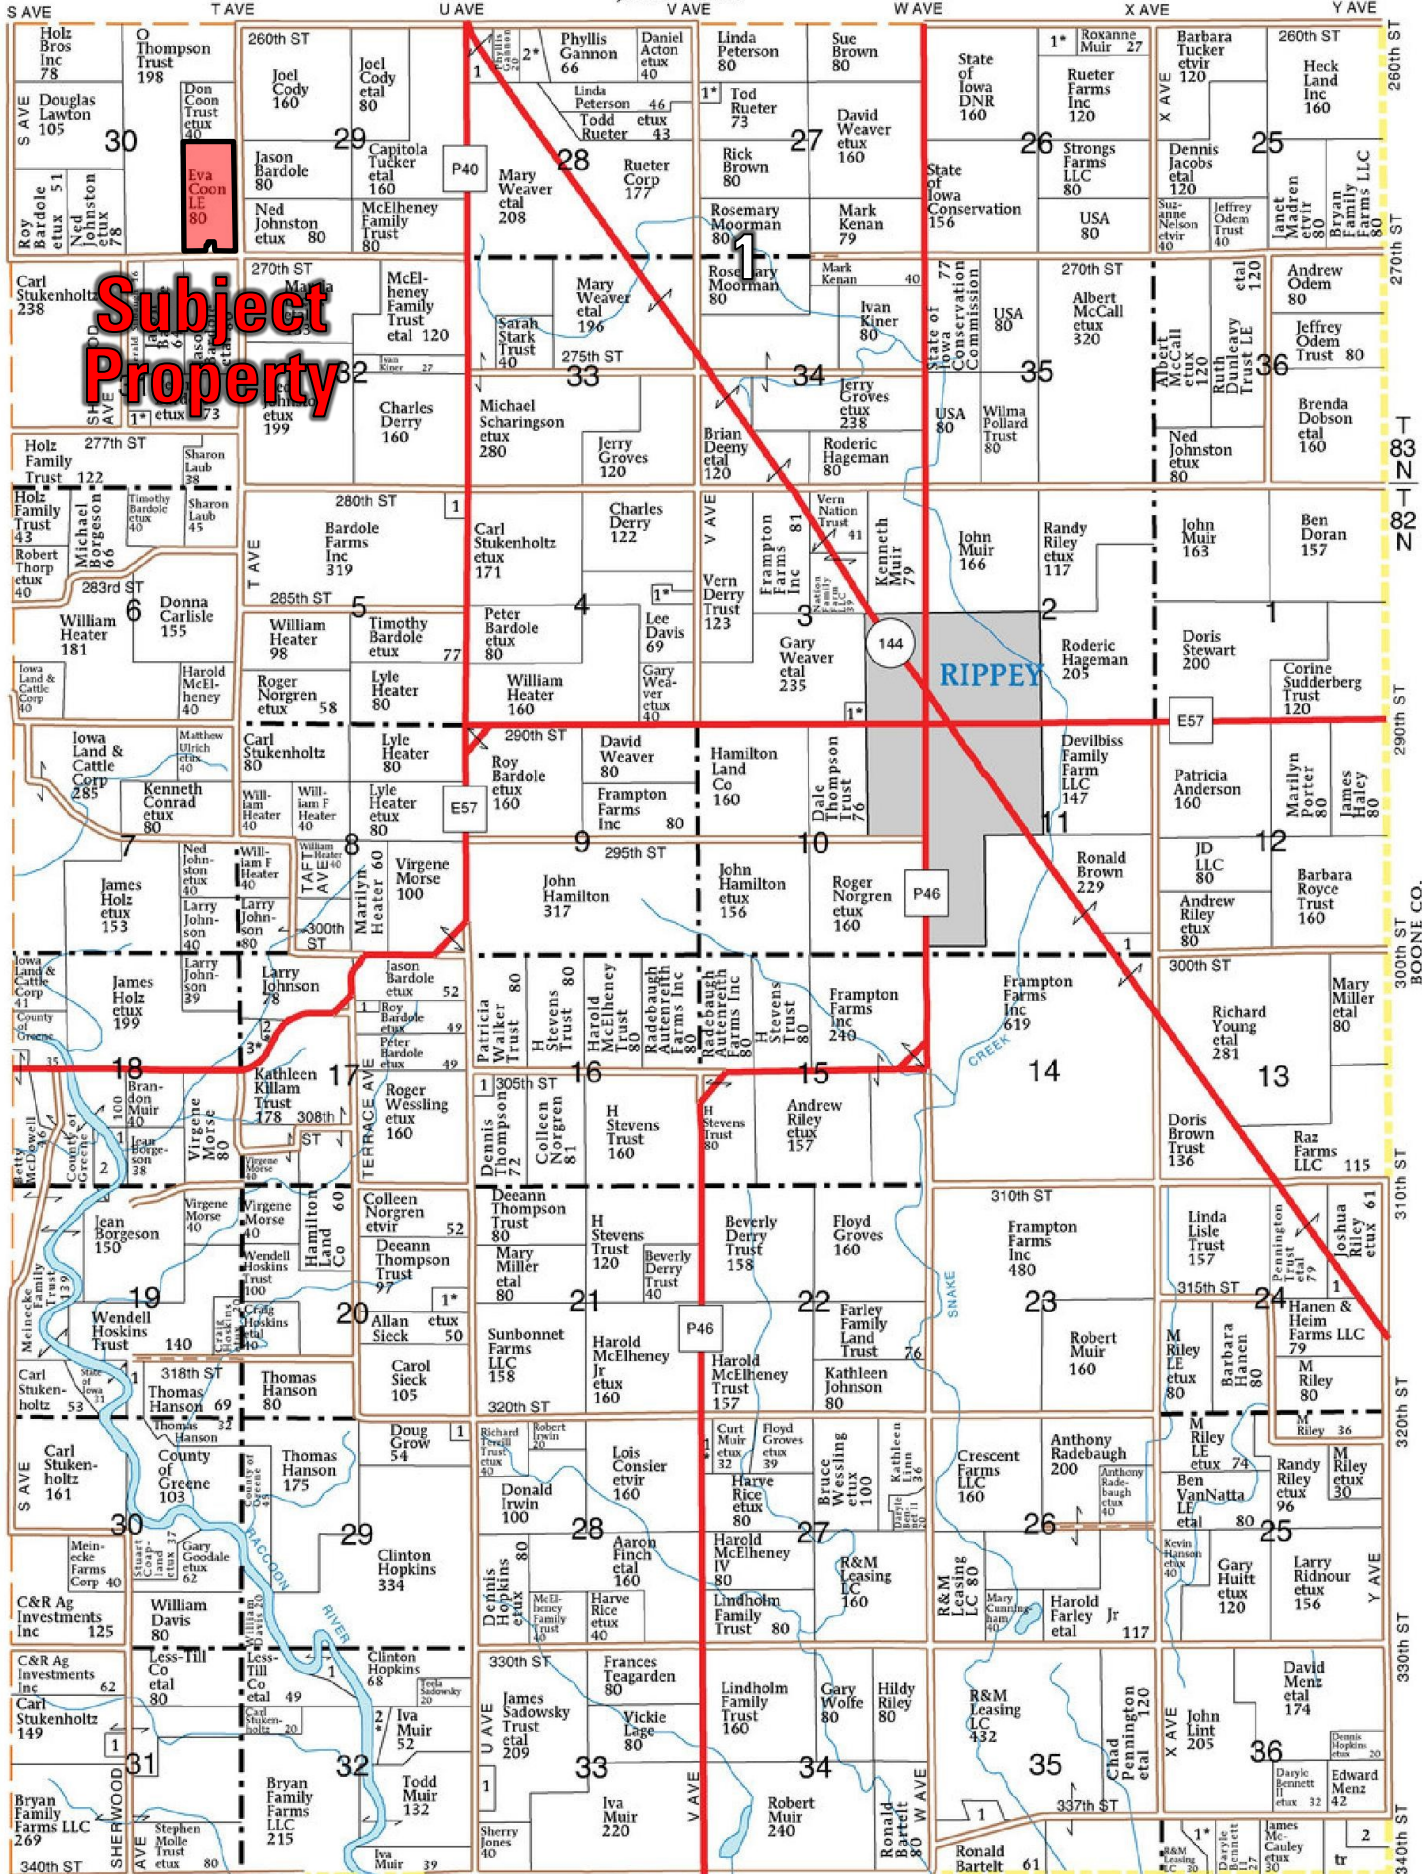

(Landowners)

JUNCTION TWP.

Subject Property

RIPPEY

SNAKE CREEK

GRANT TWP.

FRANKLIN TWP.

83 N

82 N

290th ST

300th ST

310th ST

320th ST

330th ST

340th ST

BOONE CO.