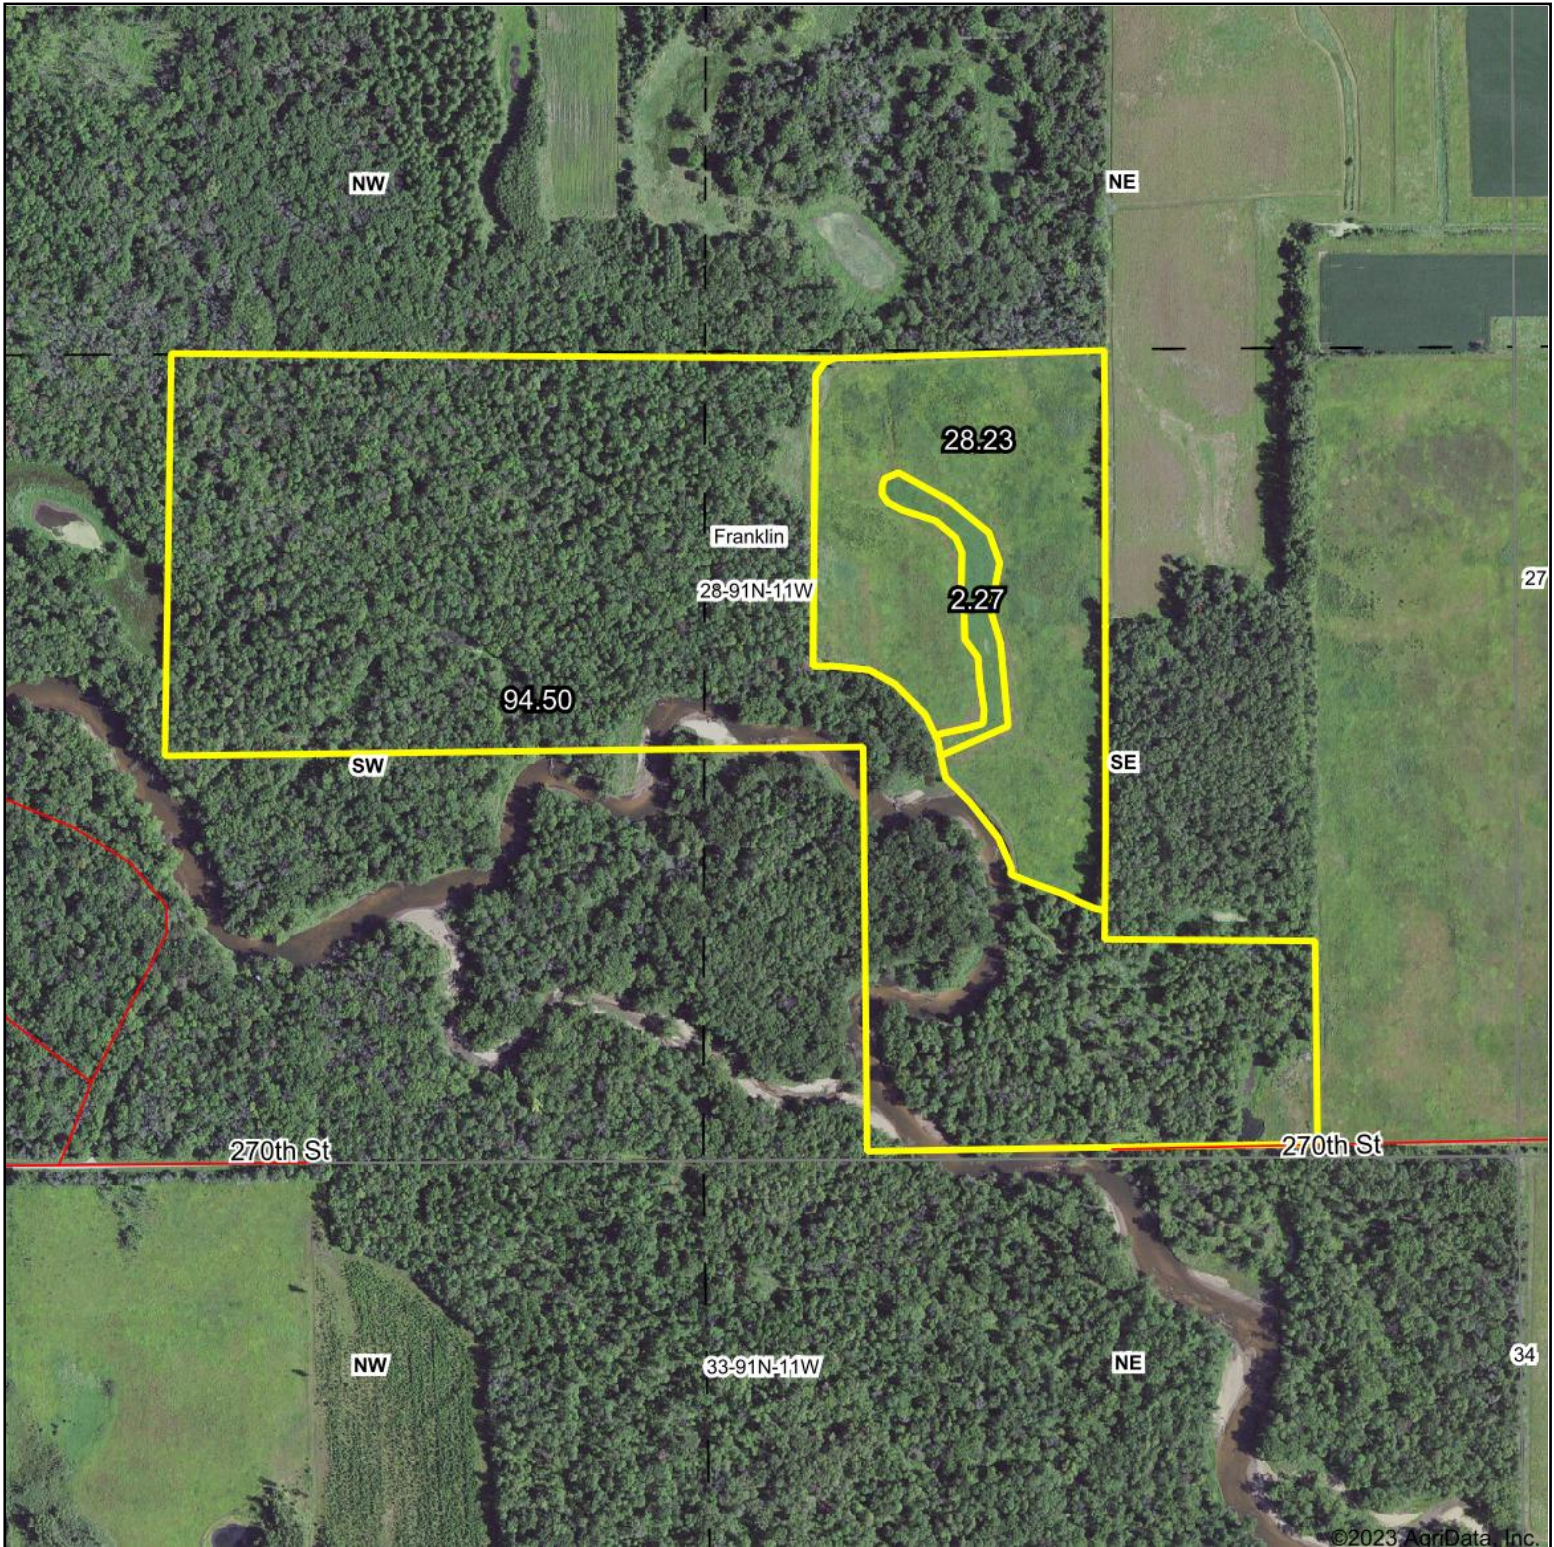

FSA Aerial Map

Map Center: 42° 39' 36.05, -92° 8' 58.79

28-91N-11W
Bremer County
Iowa

3/1/2023

Maps Provided By:

© AgriData, Inc. 2023

www.AgriDataInc.com