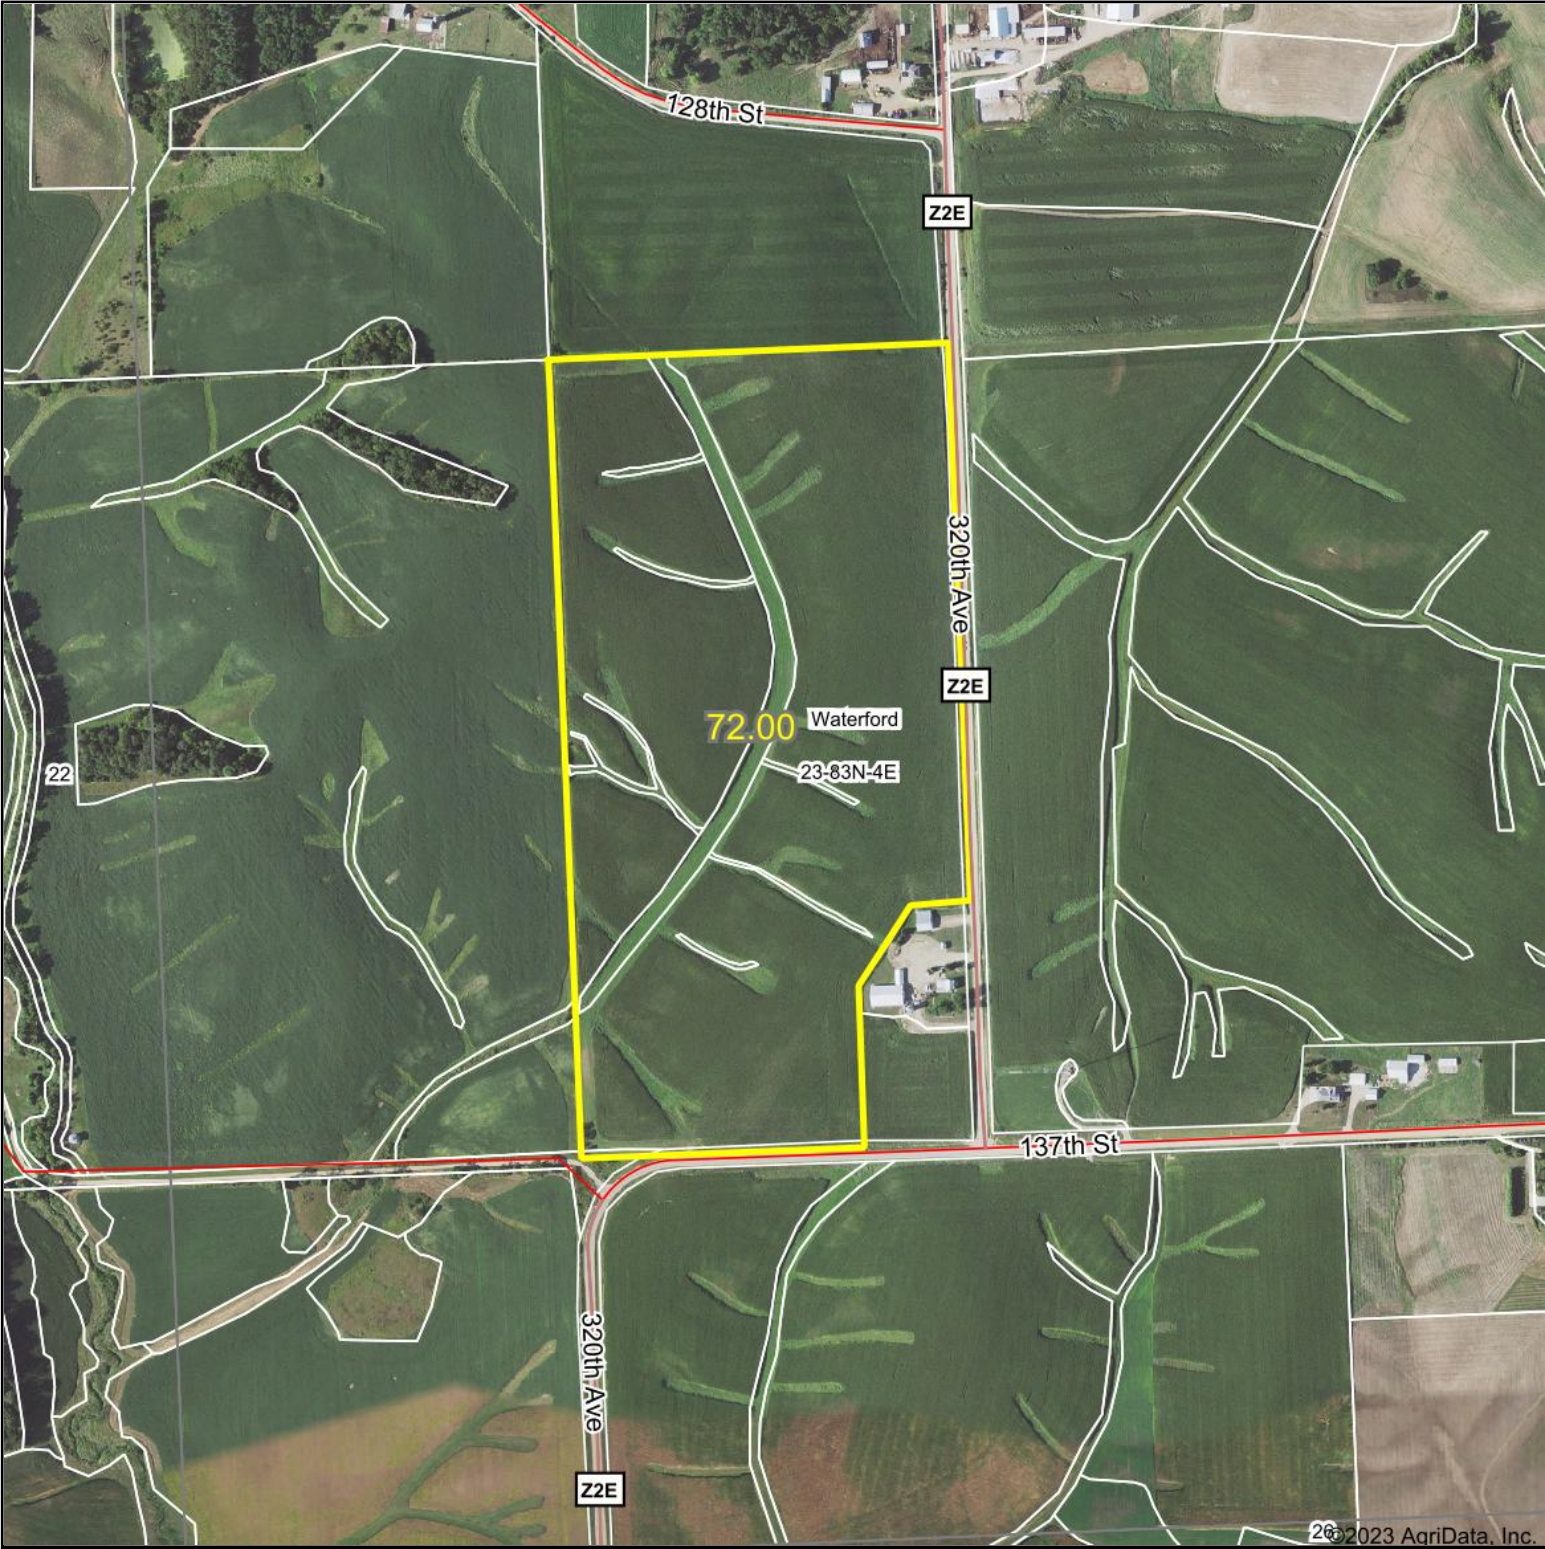

Aerial Map - Total Acres

©2023 AgriData, Inc.

Map Center: 41° 58' 55.66, -90° 27' 48.95

23-83N-4E
Clinton County
Iowa

3/6/2023

© AgriData, Inc. 2023 www.AgriDataInc.com

Field borders provided by Farm Service Agency as of 5/21/2008.