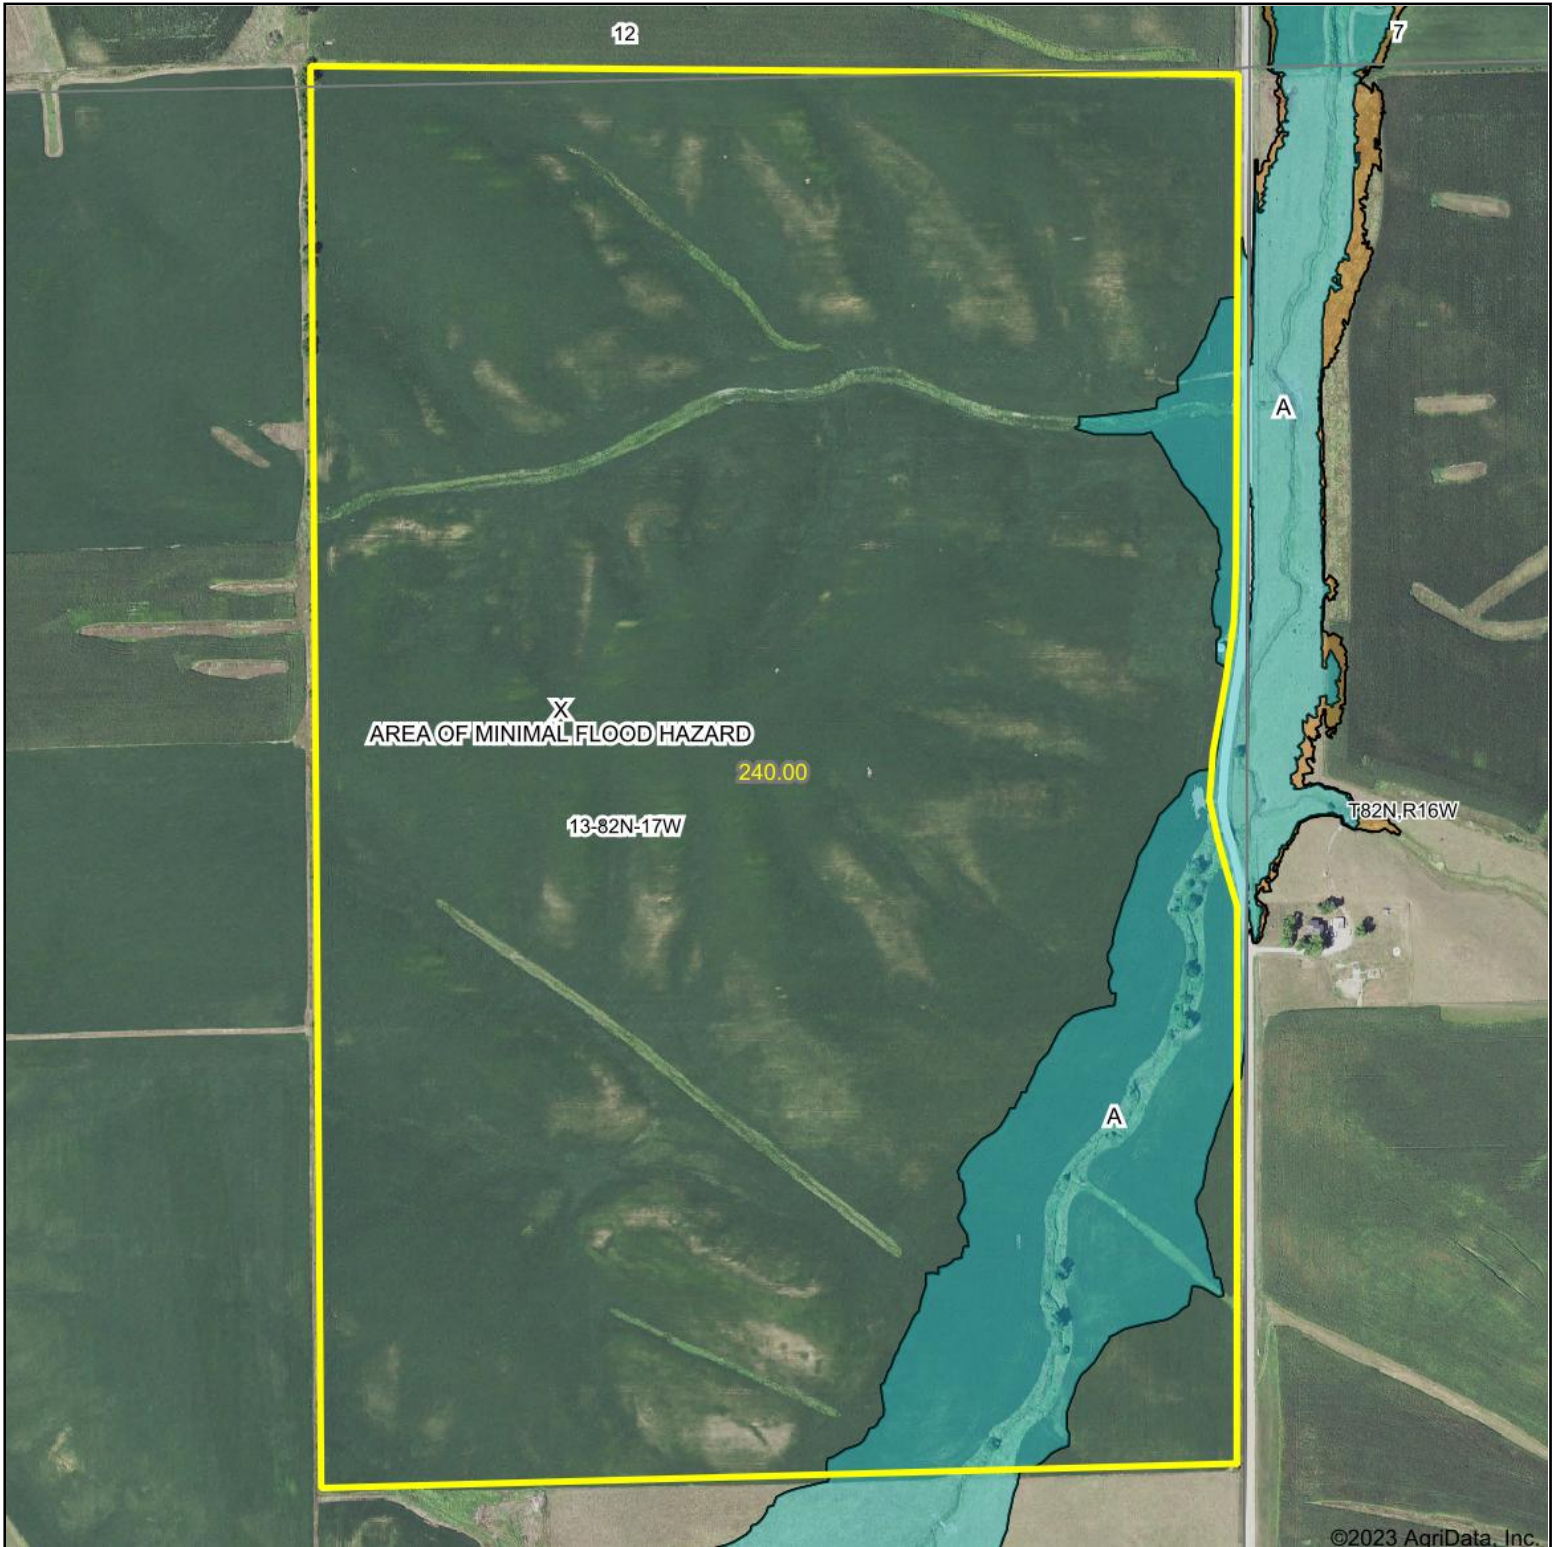

Aerial Map

Map Center: 41° 54' 54.04, -92° 46' 14.36

13-82N-17W
Marshall County
Iowa

3/10/2023

Flood related information provided by FEMA