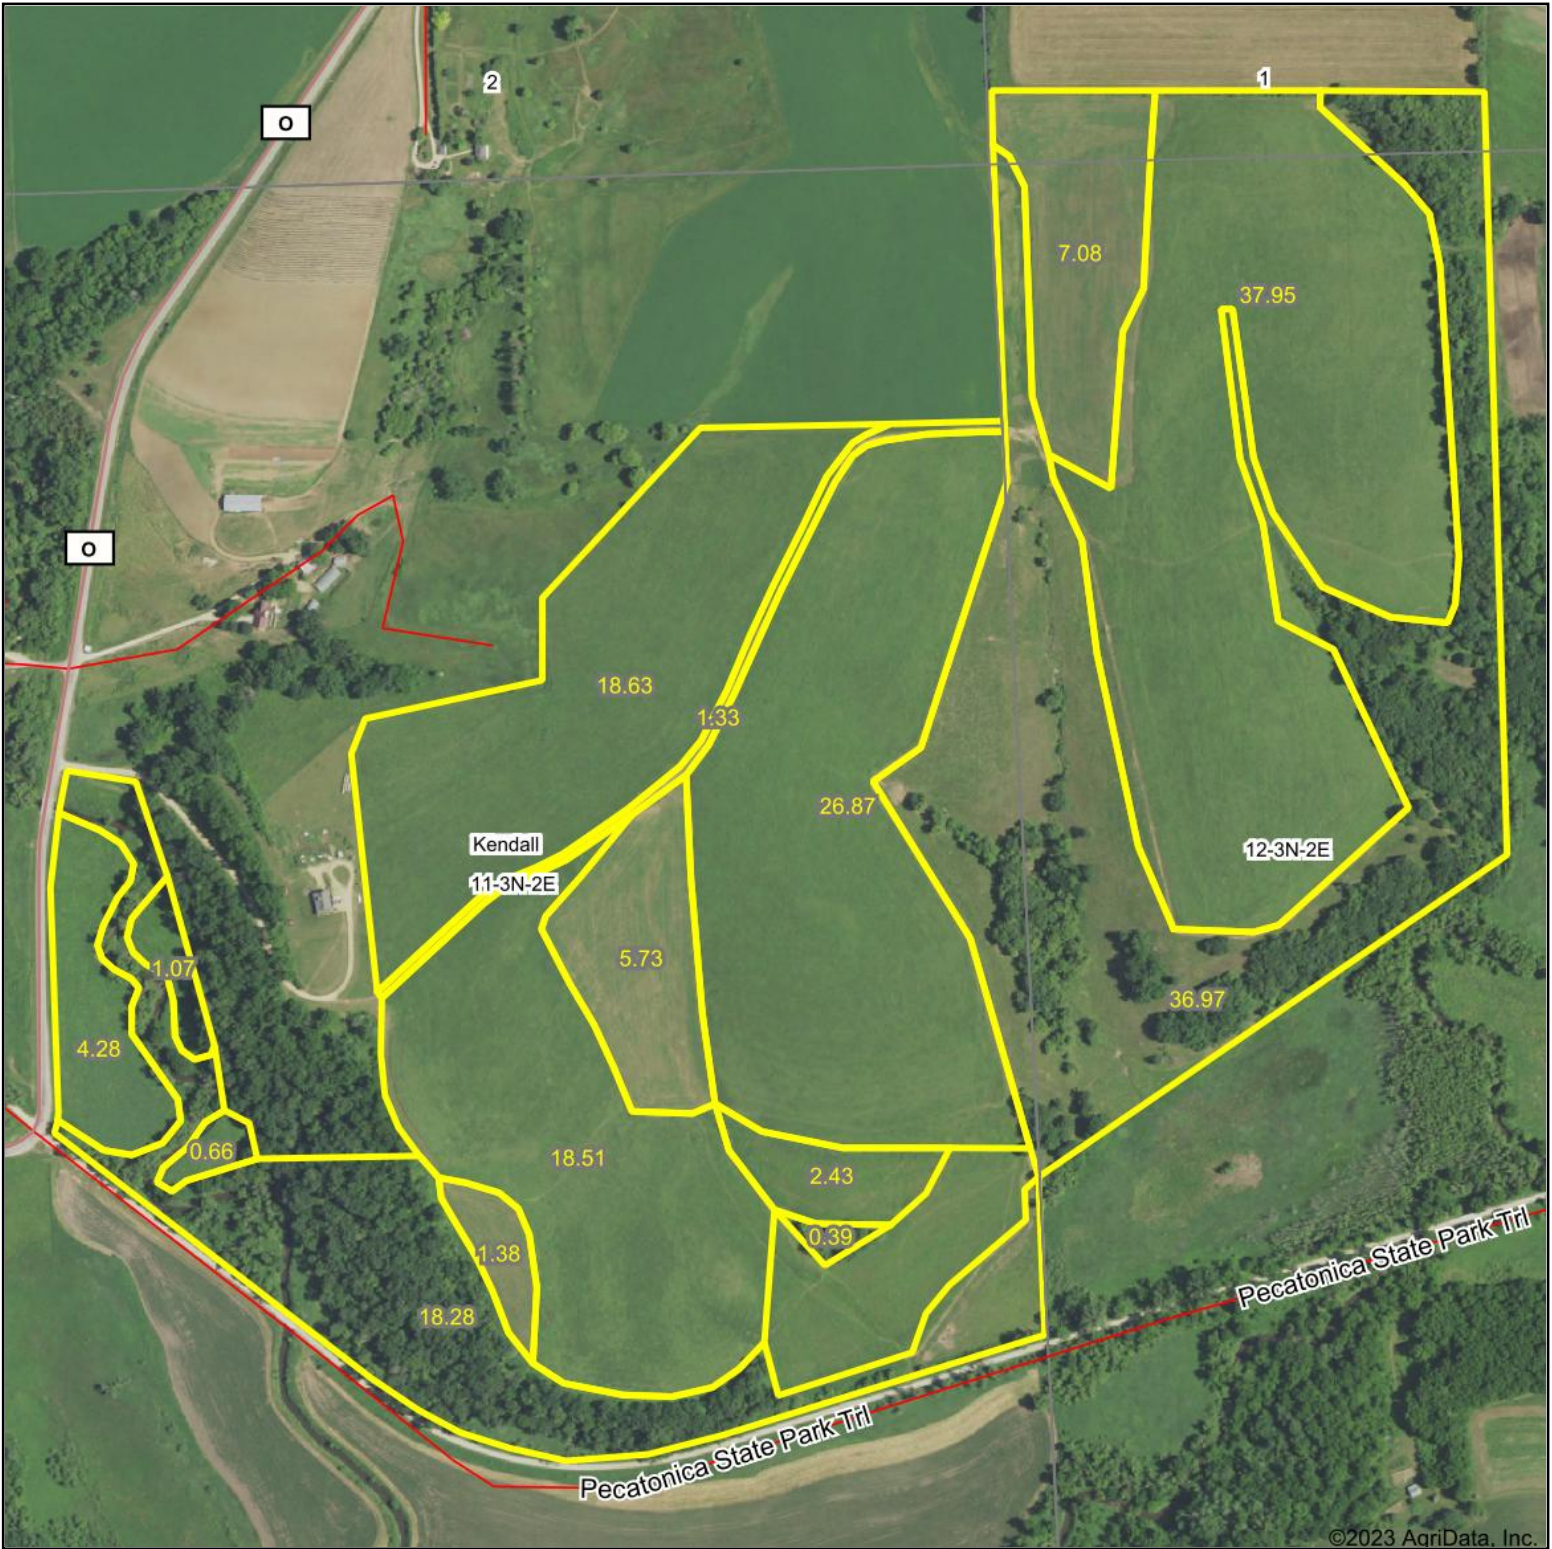

FSA Aerial Map

©2023 AgriData, Inc.

Map Center: 42° 45' 4.56, -90° 12' 45.81

11-3N-2E
Lafayette County
Wisconsin

3/23/2023

© AgriData, Inc. 2023 www.AgriDataInc.com