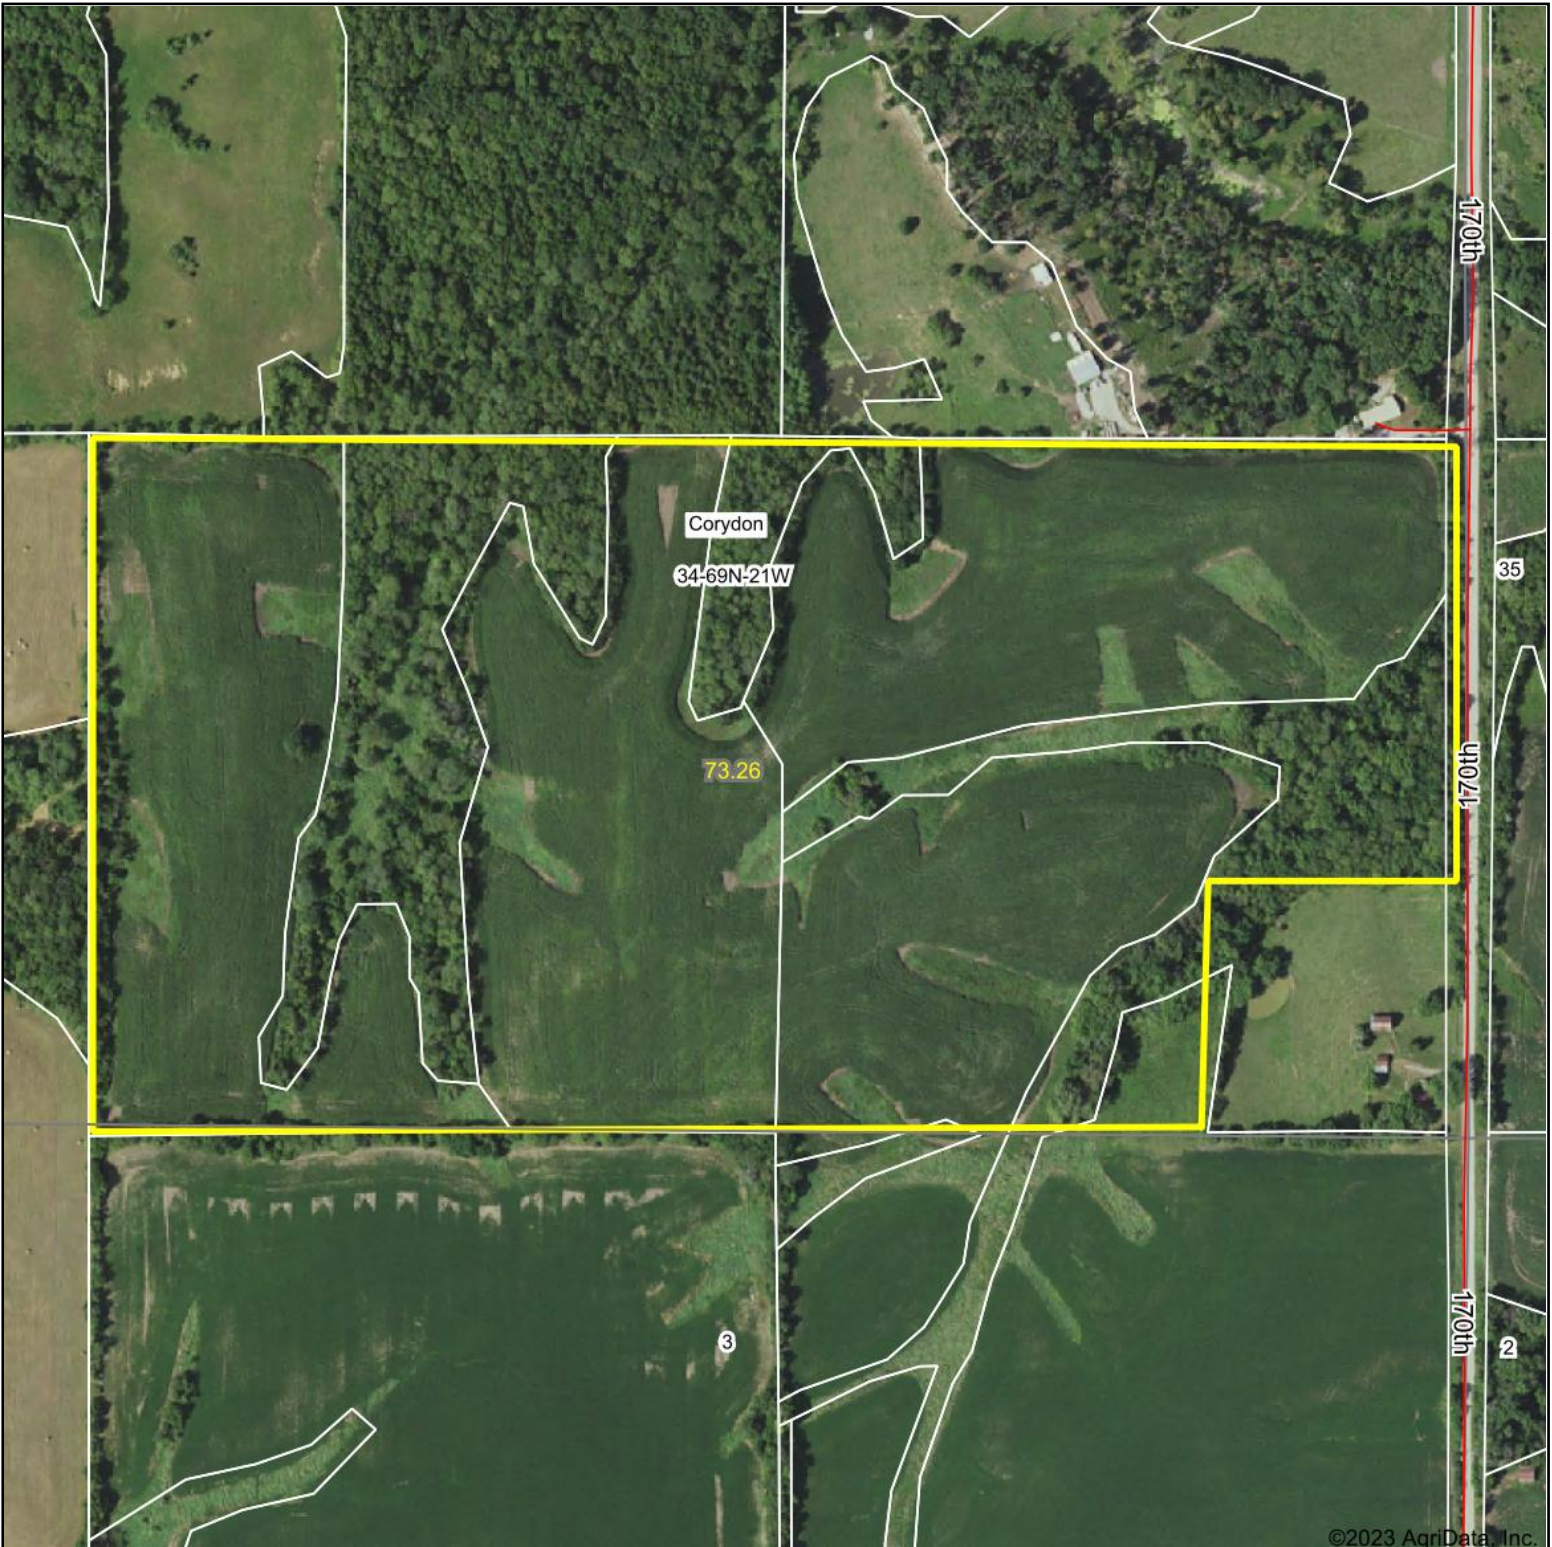

Aerial Map

Map Center: 40° 43.5864', -93° 15.3111'

34-69N-21W
Wayne County
Iowa

3/27/2023