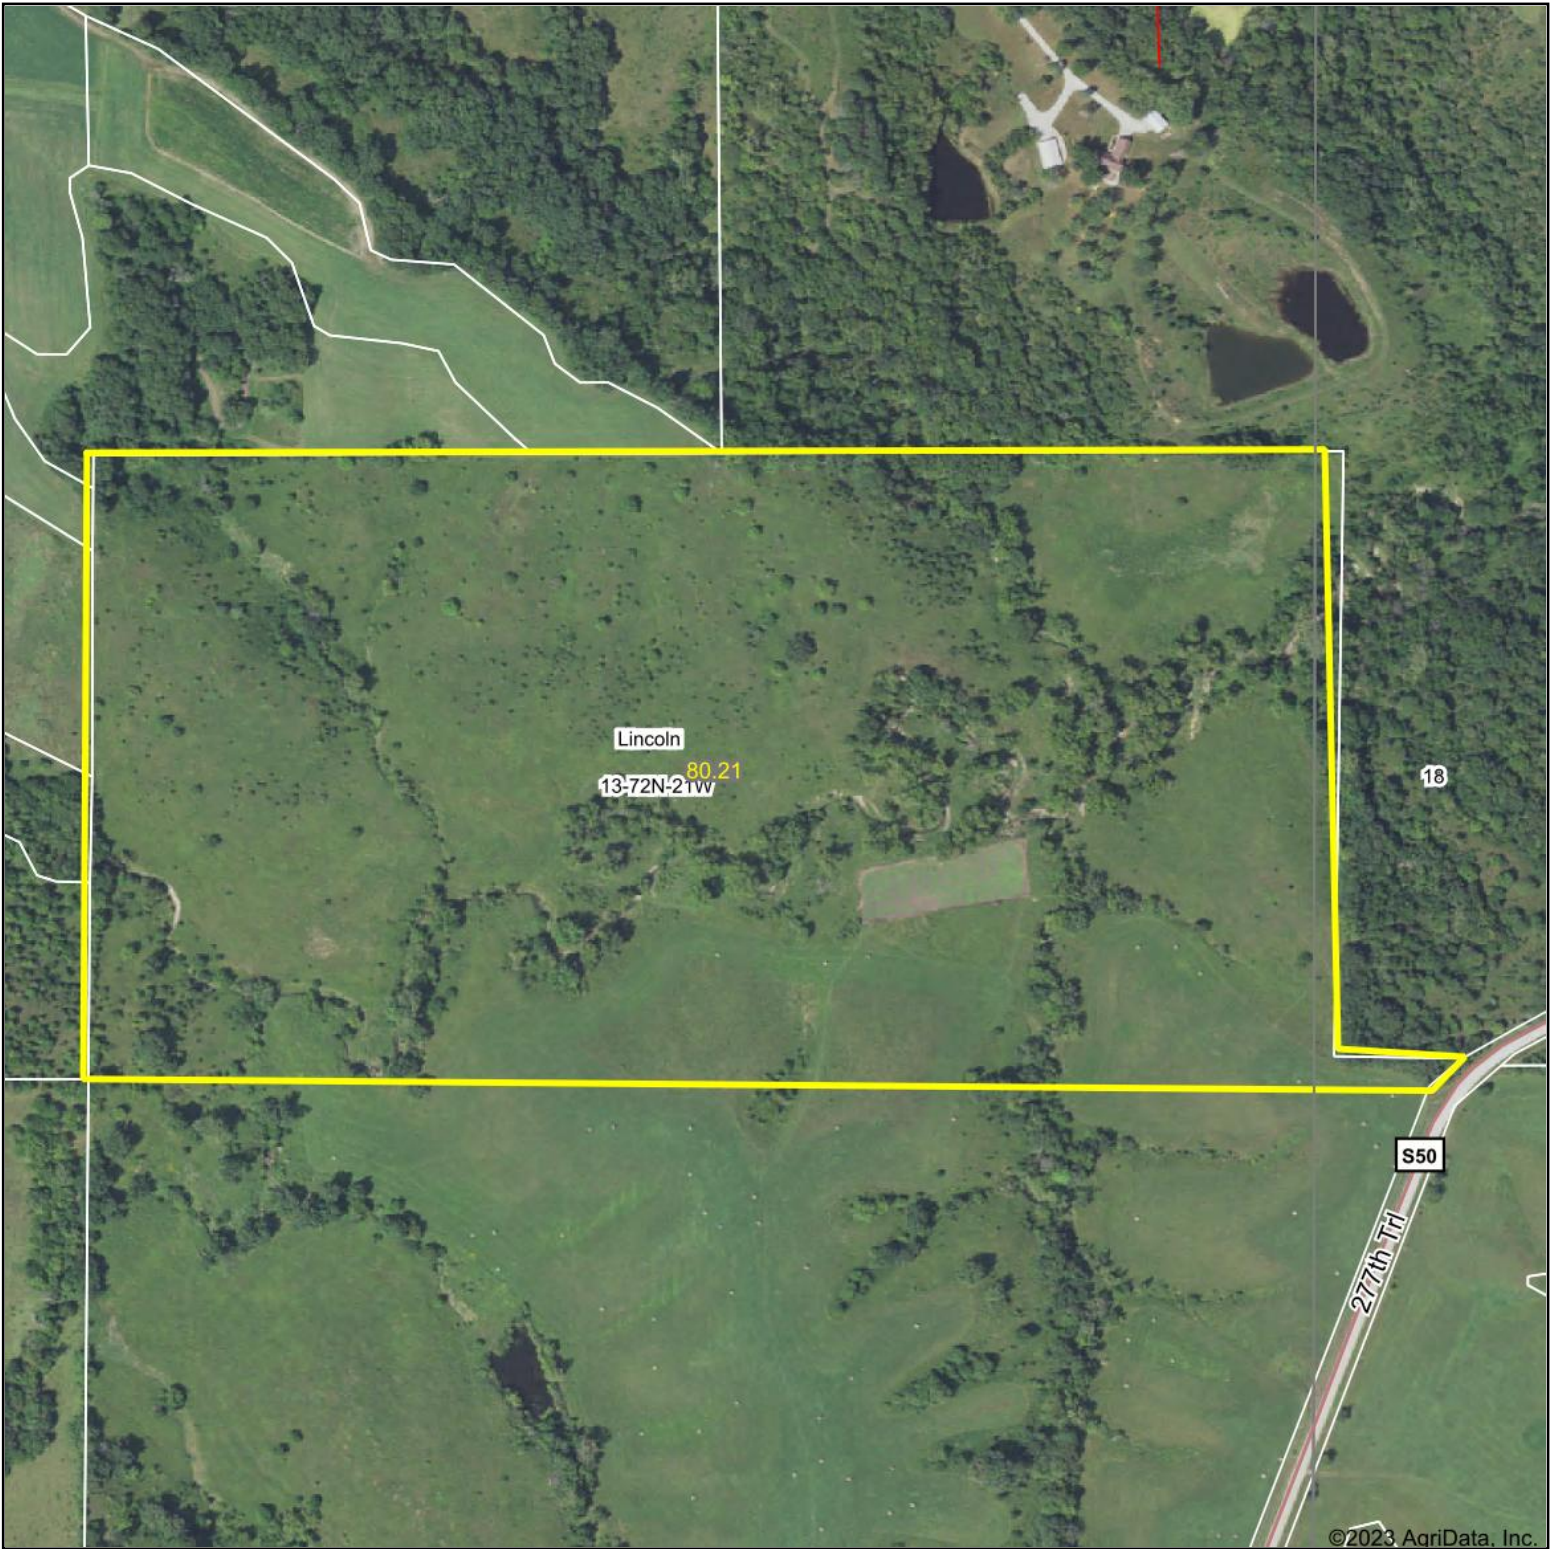

Aerial Map

©2023 AgriData, Inc.

Map Center: 41° 2' 17.83, -93° 13' 1.53

13-72N-21W
Lucas County
Iowa

3/29/2023

Field borders provided by Farm Service Agency as of 5/21/2008.